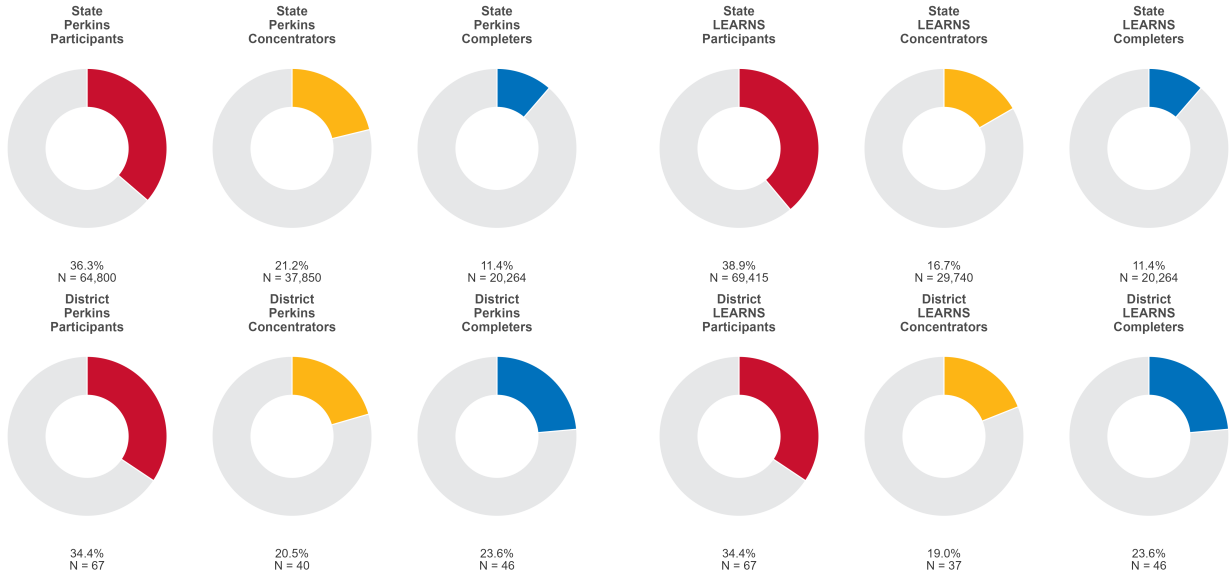

2025 CTE SUMMARY REPORT

WONDERVIEW SCHOOL DISTRICT

Enrollment includes Grades 8–12 students.

PERFORMANCE SCORES RELATIVE TO TARGETS

CTE Concentrators

A [comprehensive program report](#) is available for more detailed information on all performance measures.