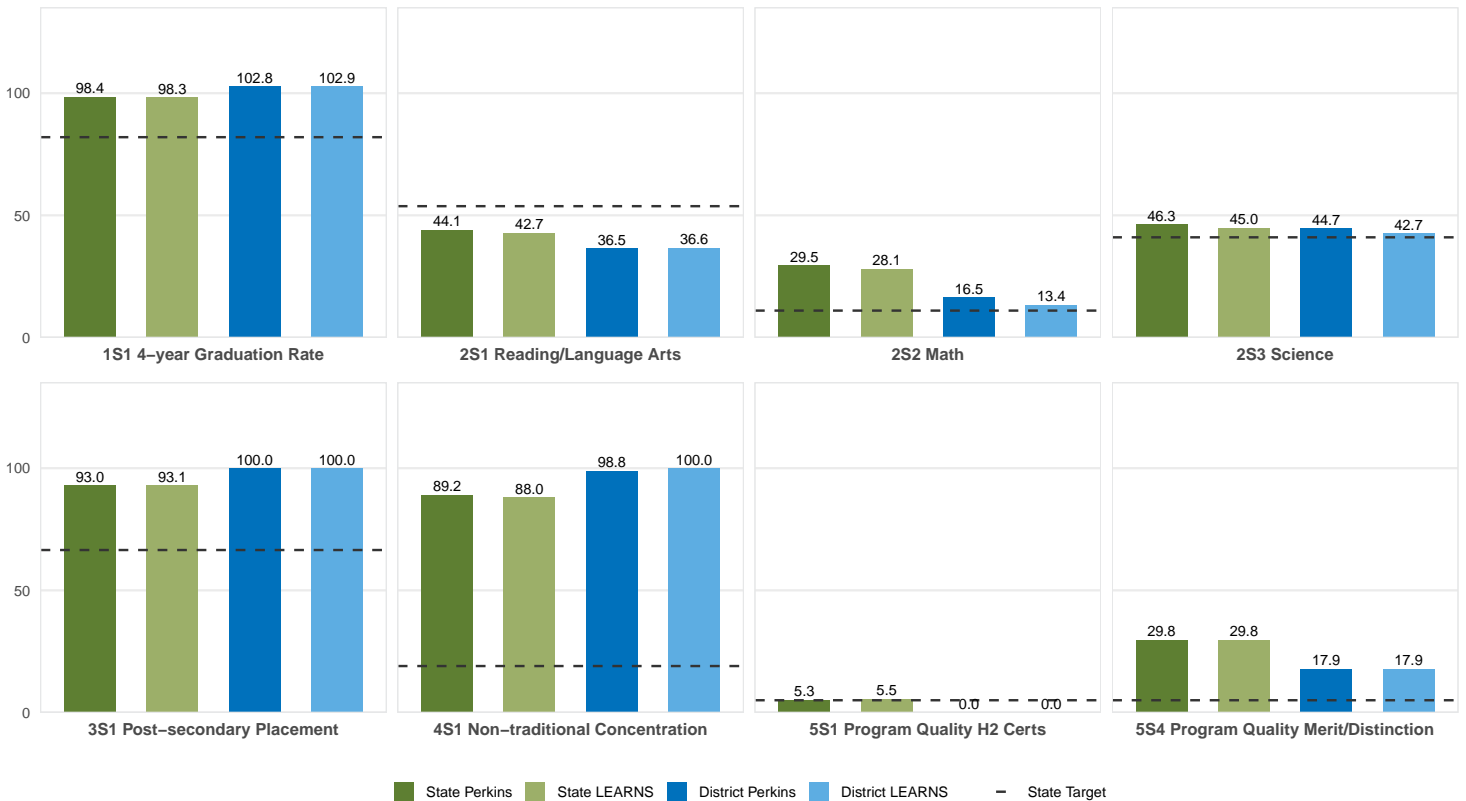

2025 CTE SUMMARY REPORT

WONDERVIEW SCHOOL DISTRICT

Enrollment includes Grades 8–12 students.

PERFORMANCE SCORES RELATIVE TO TARGETS

CTE Concentrators

A [comprehensive program report](#) is available for more detailed information on all performance measures.