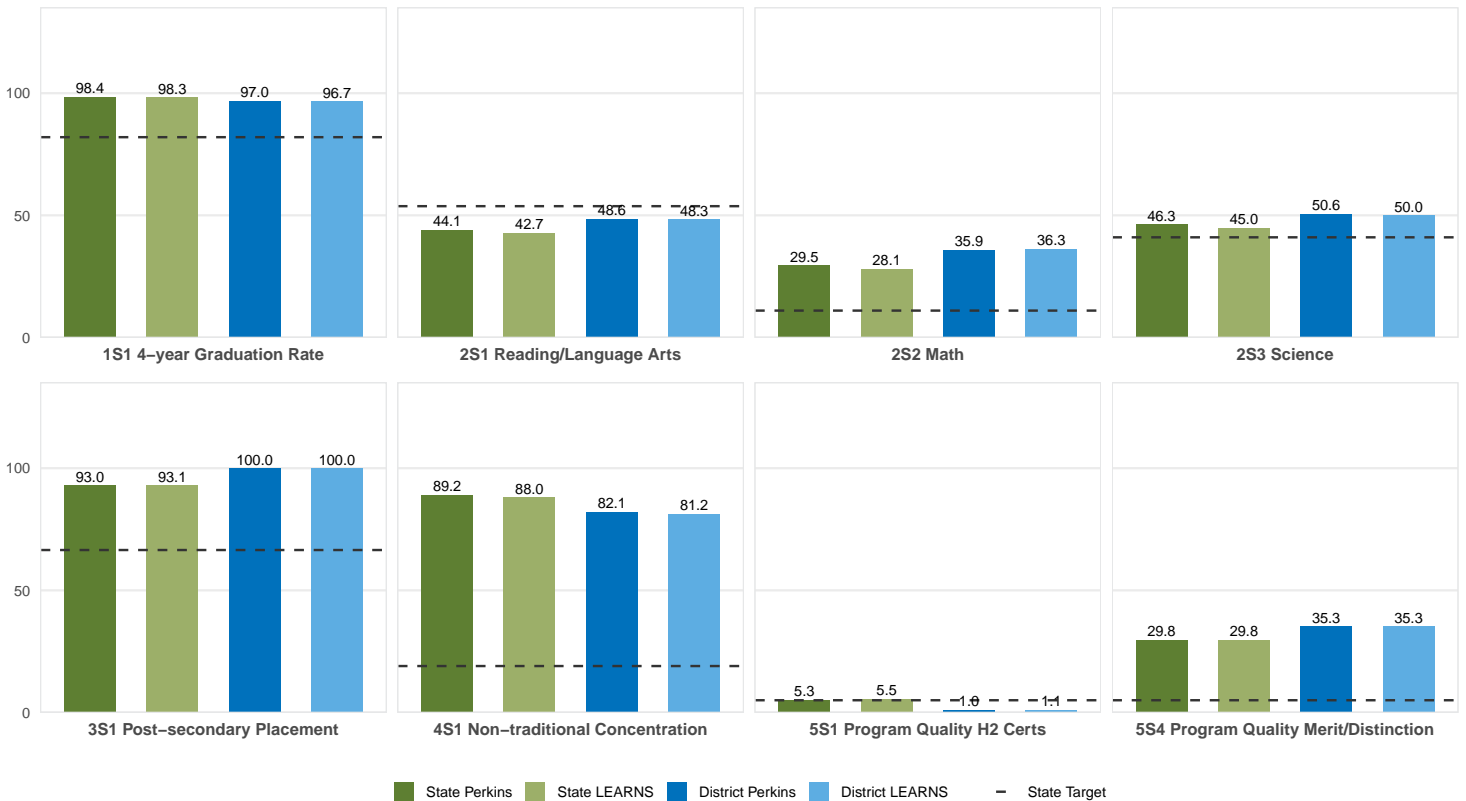

2025 CTE SUMMARY REPORT

SOUTH CONWAY COUNTY SCHOOL DISTRICT

Enrollment includes Grades 8–12 students.

PERFORMANCE SCORES RELATIVE TO TARGETS

CTE Concentrators

A [comprehensive program report](#) is available for more detailed information on all performance measures.