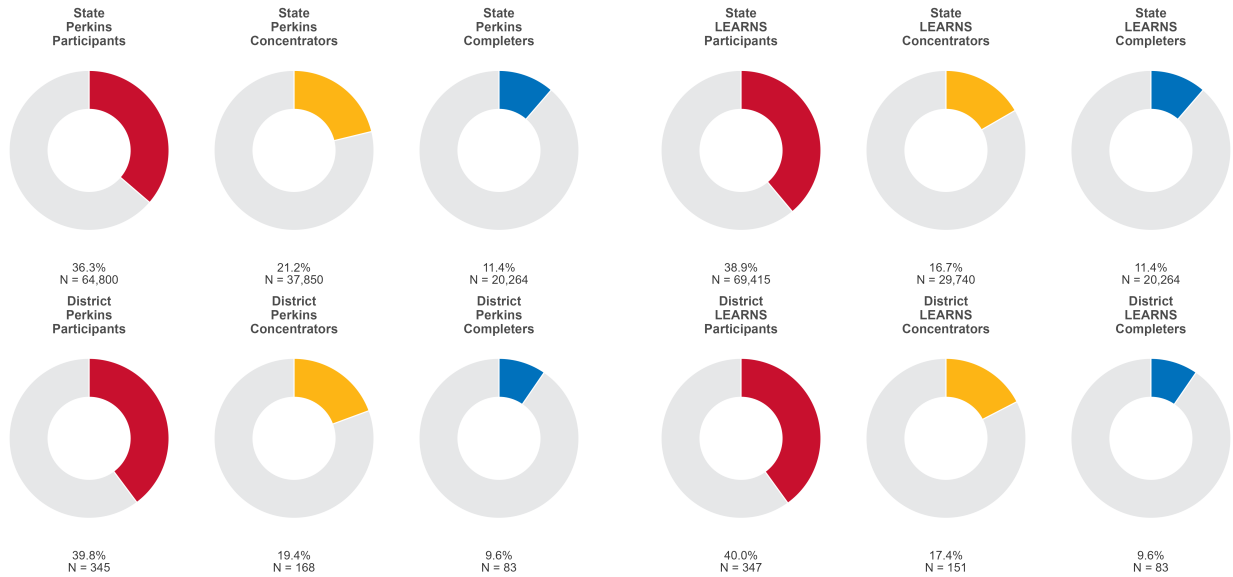

2025 CTE SUMMARY REPORT

SOUTH CONWAY COUNTY SCHOOL DISTRICT

Enrollment includes Grades 8–12 students.

PERFORMANCE SCORES RELATIVE TO TARGETS

CTE Concentrators

A [comprehensive program report](#) is available for more detailed information on all performance measures.