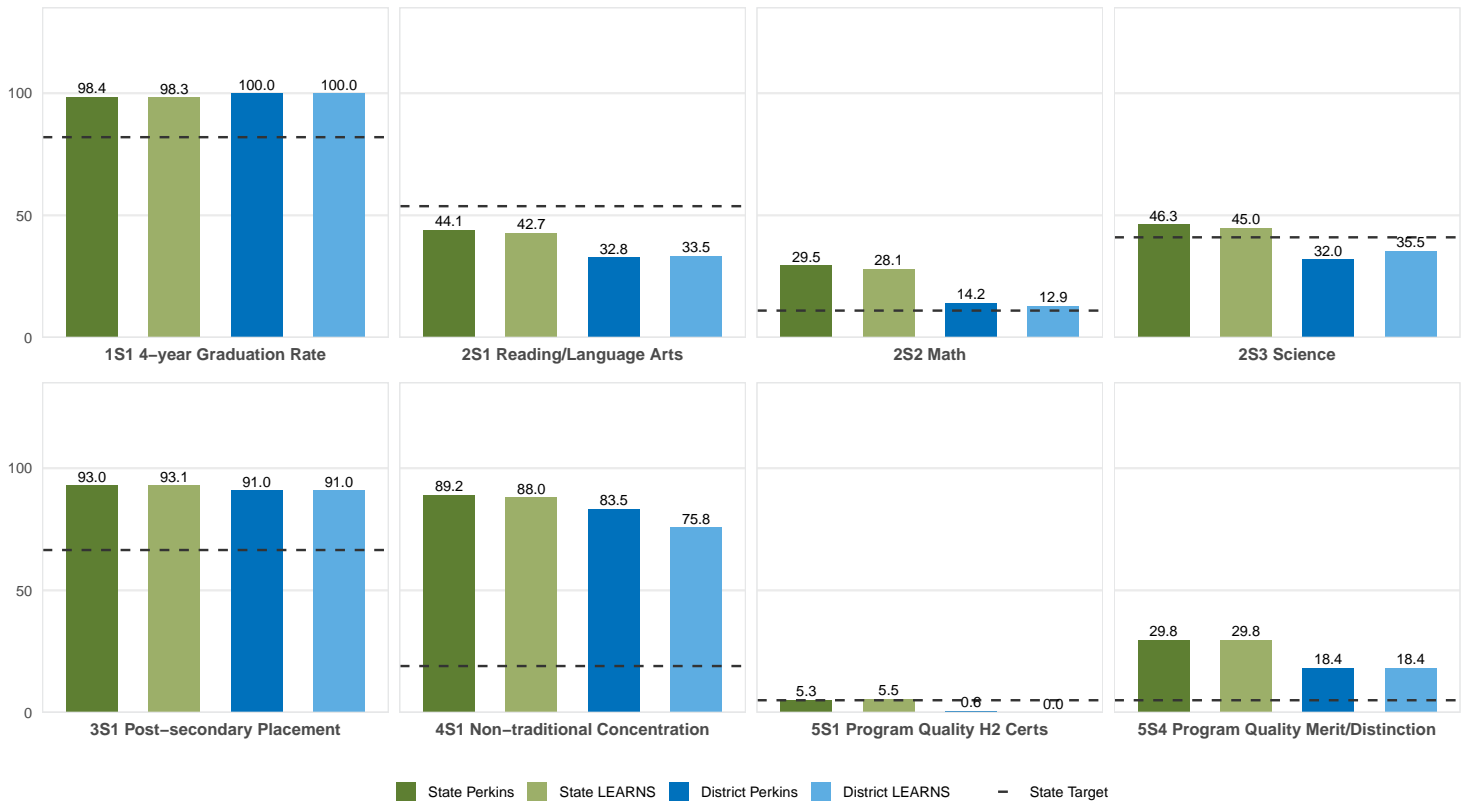

2025 CTE SUMMARY REPORT

NETTLETON SCHOOL DISTRICT

Enrollment includes Grades 8–12 students.

PERFORMANCE SCORES RELATIVE TO TARGETS

CTE Concentrators

A [comprehensive program report](#) is available for more detailed information on all performance measures.