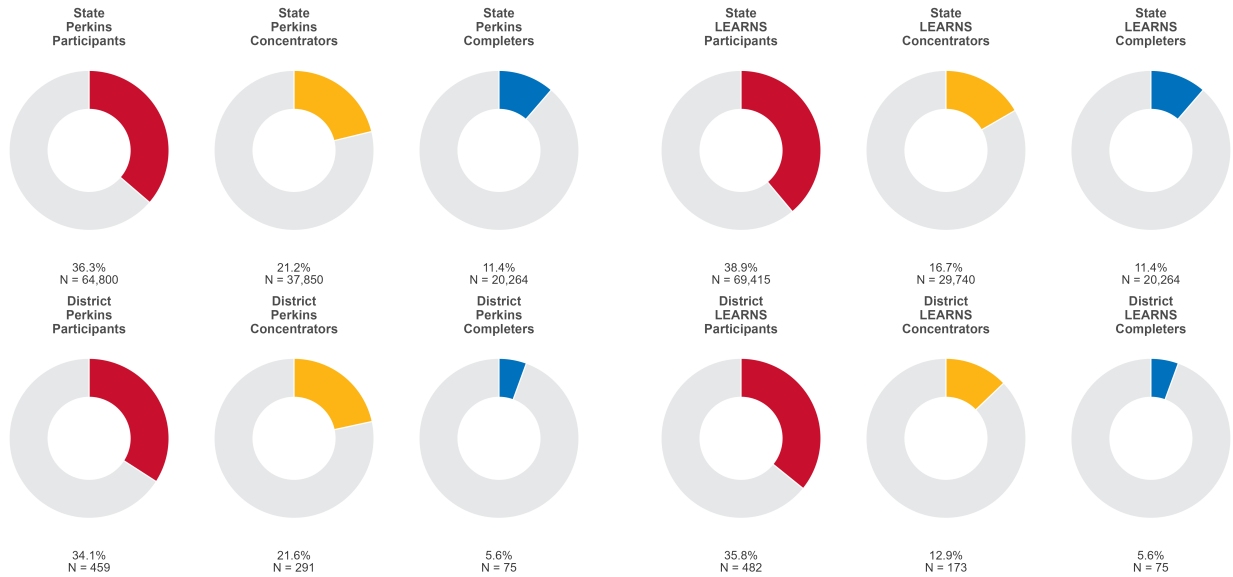

2025 CTE SUMMARY REPORT

NETTLETON SCHOOL DISTRICT

Enrollment includes Grades 8–12 students.

PERFORMANCE SCORES RELATIVE TO TARGETS

CTE Concentrators

A [comprehensive program report](#) is available for more detailed information on all performance measures.