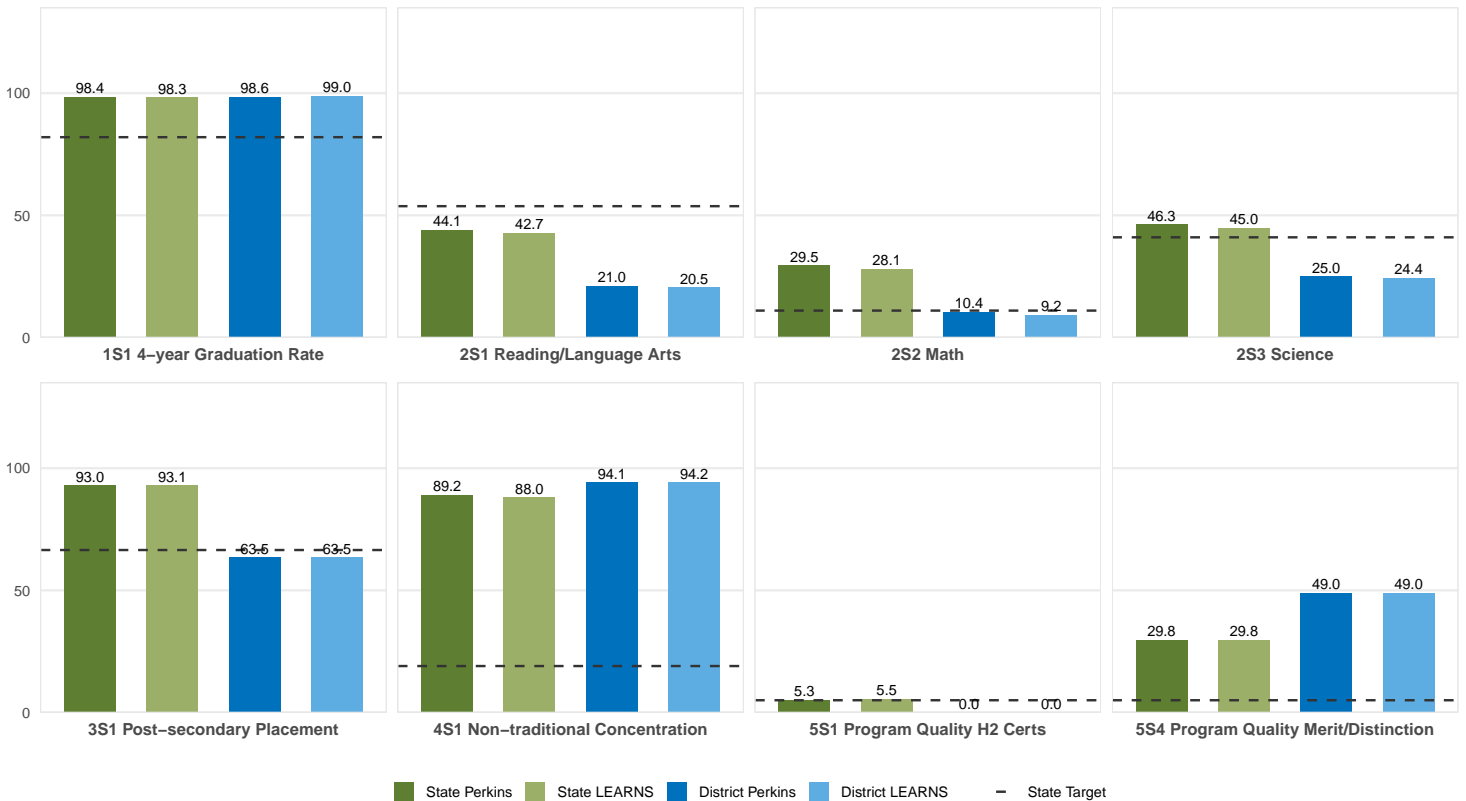

2025 CTE SUMMARY REPORT

WEST MEMPHIS SCHOOL DISTRICT

Enrollment includes Grades 8–12 students.

PERFORMANCE SCORES RELATIVE TO TARGETS

CTE Concentrators

A [comprehensive program report](#) is available for more detailed information on all performance measures.