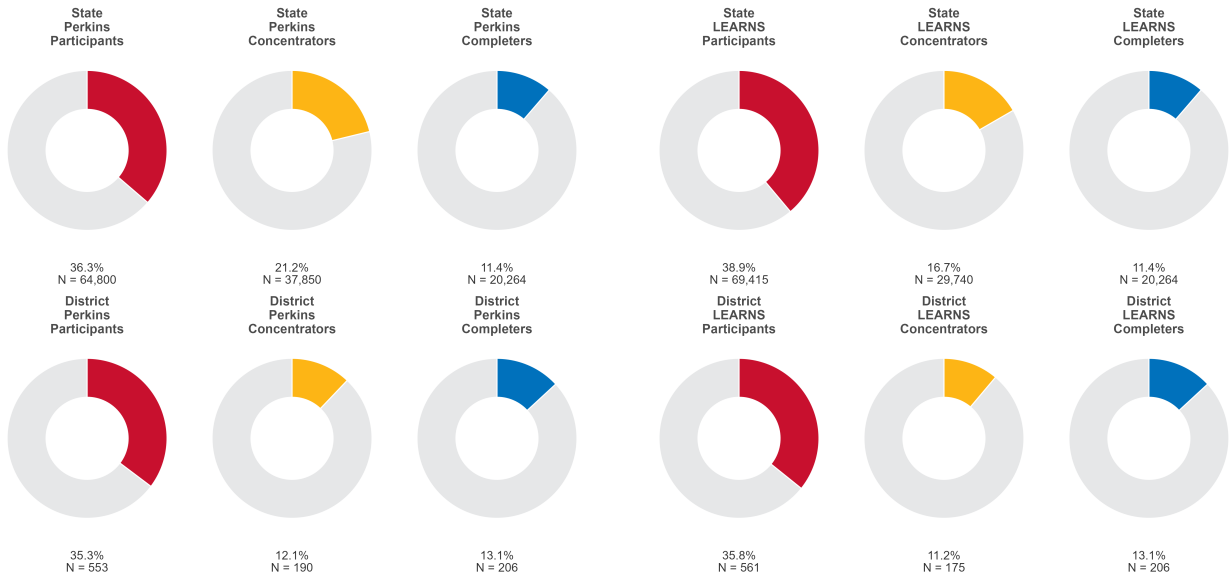

2025 CTE SUMMARY REPORT

WEST MEMPHIS SCHOOL DISTRICT

Enrollment includes Grades 8–12 students.

PERFORMANCE SCORES RELATIVE TO TARGETS

CTE Concentrators

A [comprehensive program report](#) is available for more detailed information on all performance measures.