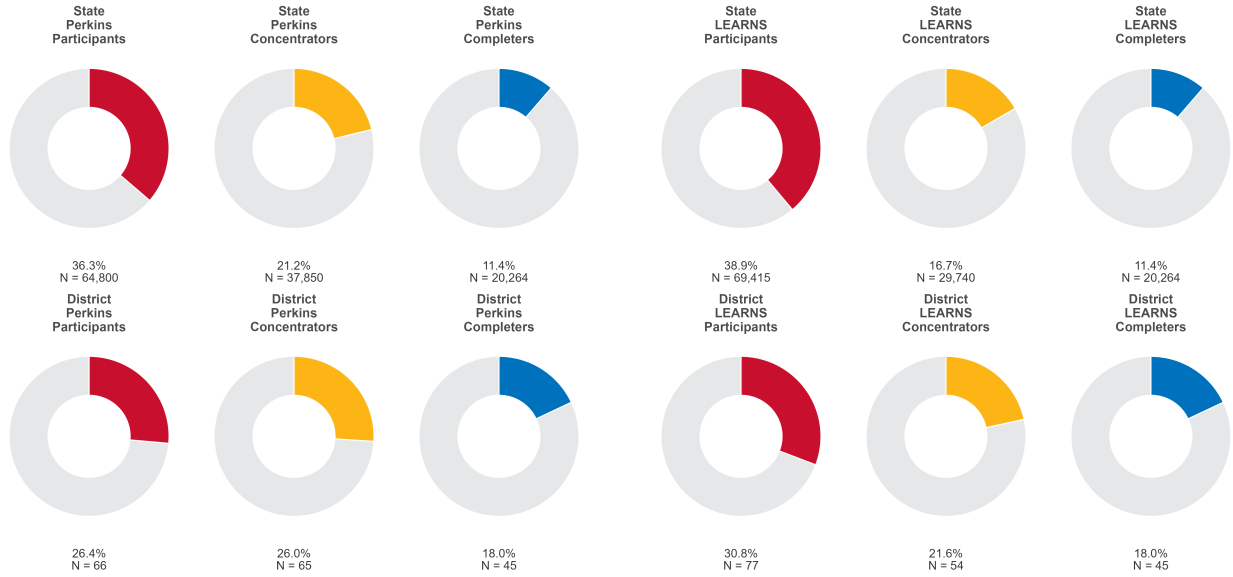

2025 CTE SUMMARY REPORT

CROSS COUNTY SCHOOL DISTRICT

Enrollment includes Grades 8–12 students.

PERFORMANCE SCORES RELATIVE TO TARGETS

CTE Concentrators

A [comprehensive program report](#) is available for more detailed information on all performance measures.