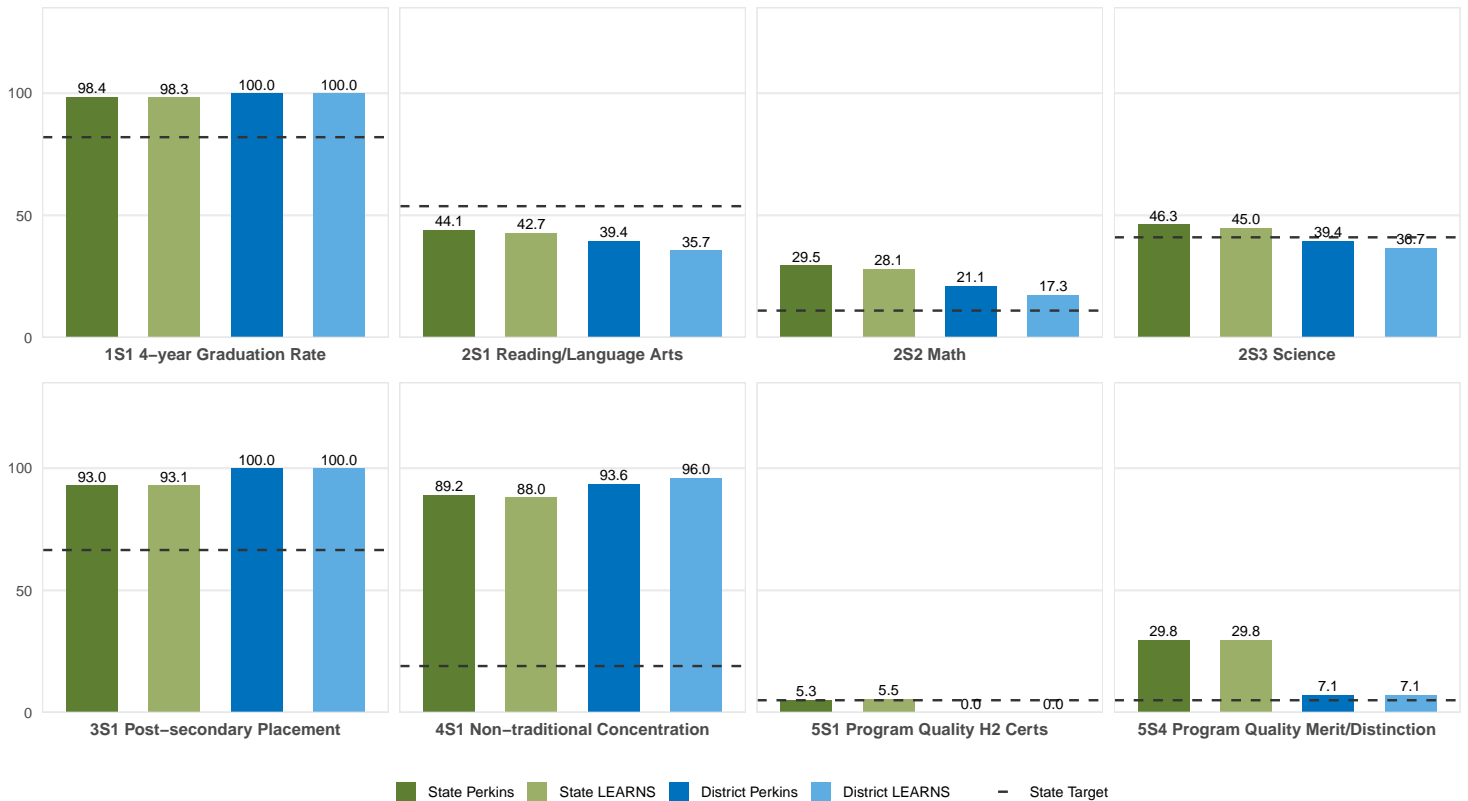

2025 CTE SUMMARY REPORT

CROSS COUNTY SCHOOL DISTRICT

Enrollment includes Grades 8–12 students.

PERFORMANCE SCORES RELATIVE TO TARGETS

CTE Concentrators

A [comprehensive program report](#) is available for more detailed information on all performance measures.