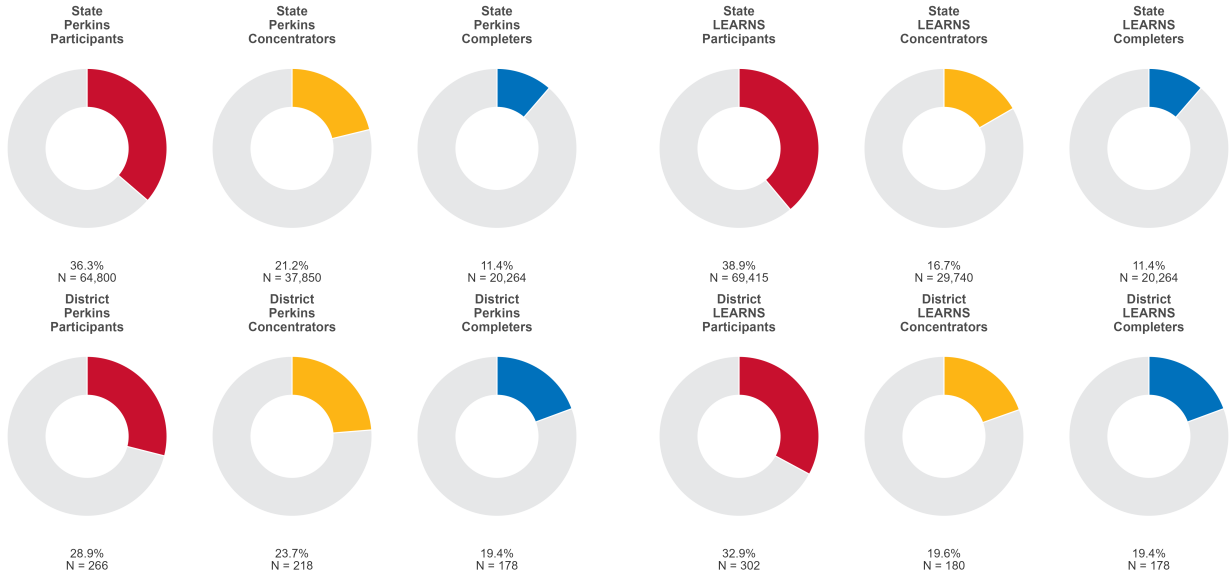

2025 CTE SUMMARY REPORT

WYNNE SCHOOL DISTRICT

Enrollment includes Grades 8–12 students.

PERFORMANCE SCORES RELATIVE TO TARGETS

CTE Concentrators

A [comprehensive program report](#) is available for more detailed information on all performance measures.