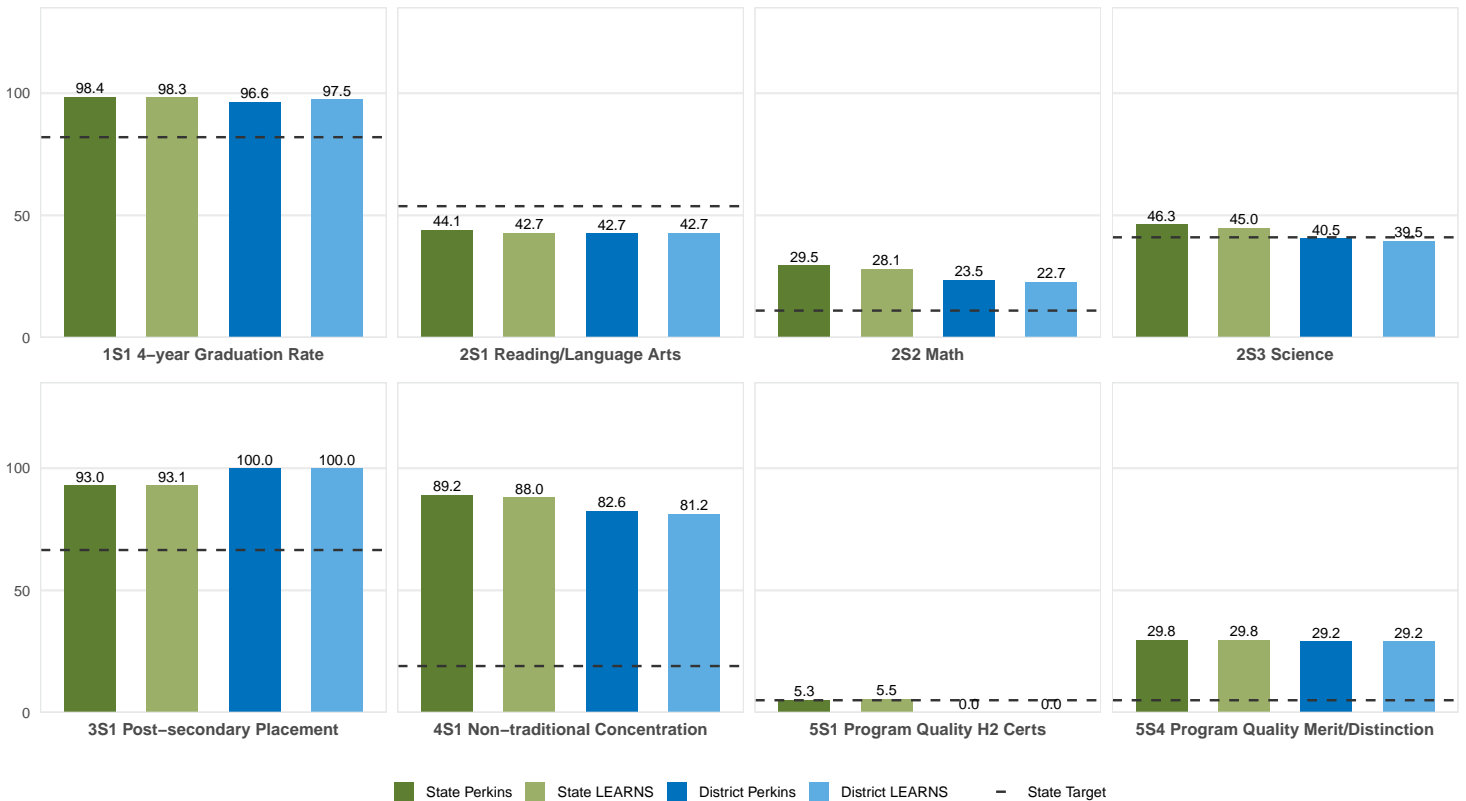

2025 CTE SUMMARY REPORT

WYNNE SCHOOL DISTRICT

Enrollment includes Grades 8–12 students.

PERFORMANCE SCORES RELATIVE TO TARGETS

CTE Concentrators

A [comprehensive program report](#) is available for more detailed information on all performance measures.