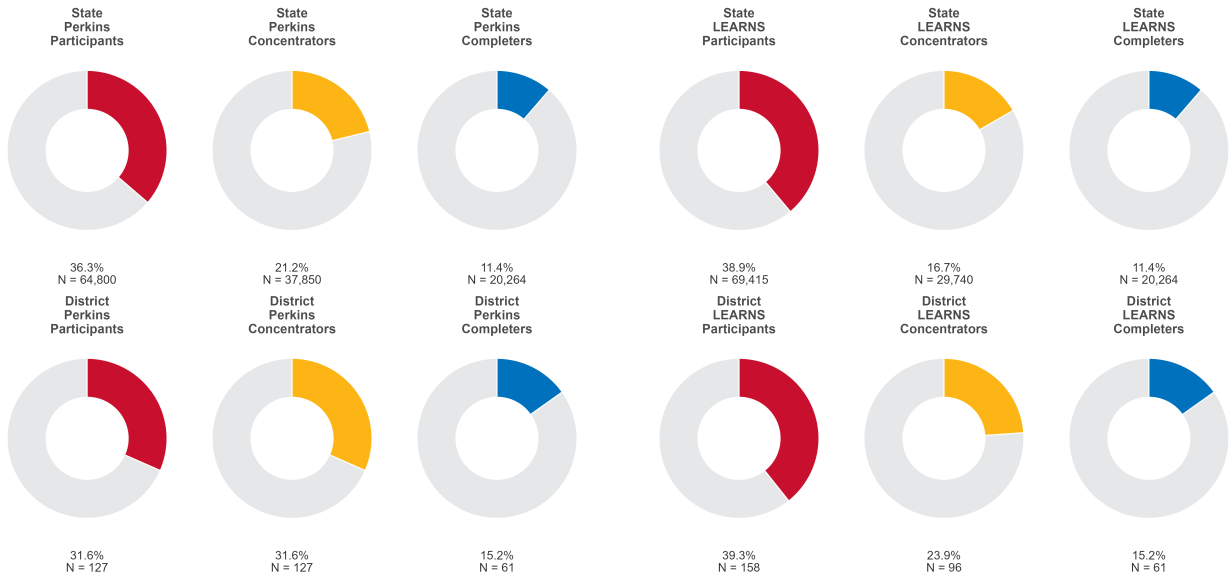

2025 CTE SUMMARY REPORT

DREW CENTRAL SCHOOL DISTRICT

Enrollment includes Grades 8–12 students.

PERFORMANCE SCORES RELATIVE TO TARGETS

CTE Concentrators

A [comprehensive program report](#) is available for more detailed information on all performance measures.