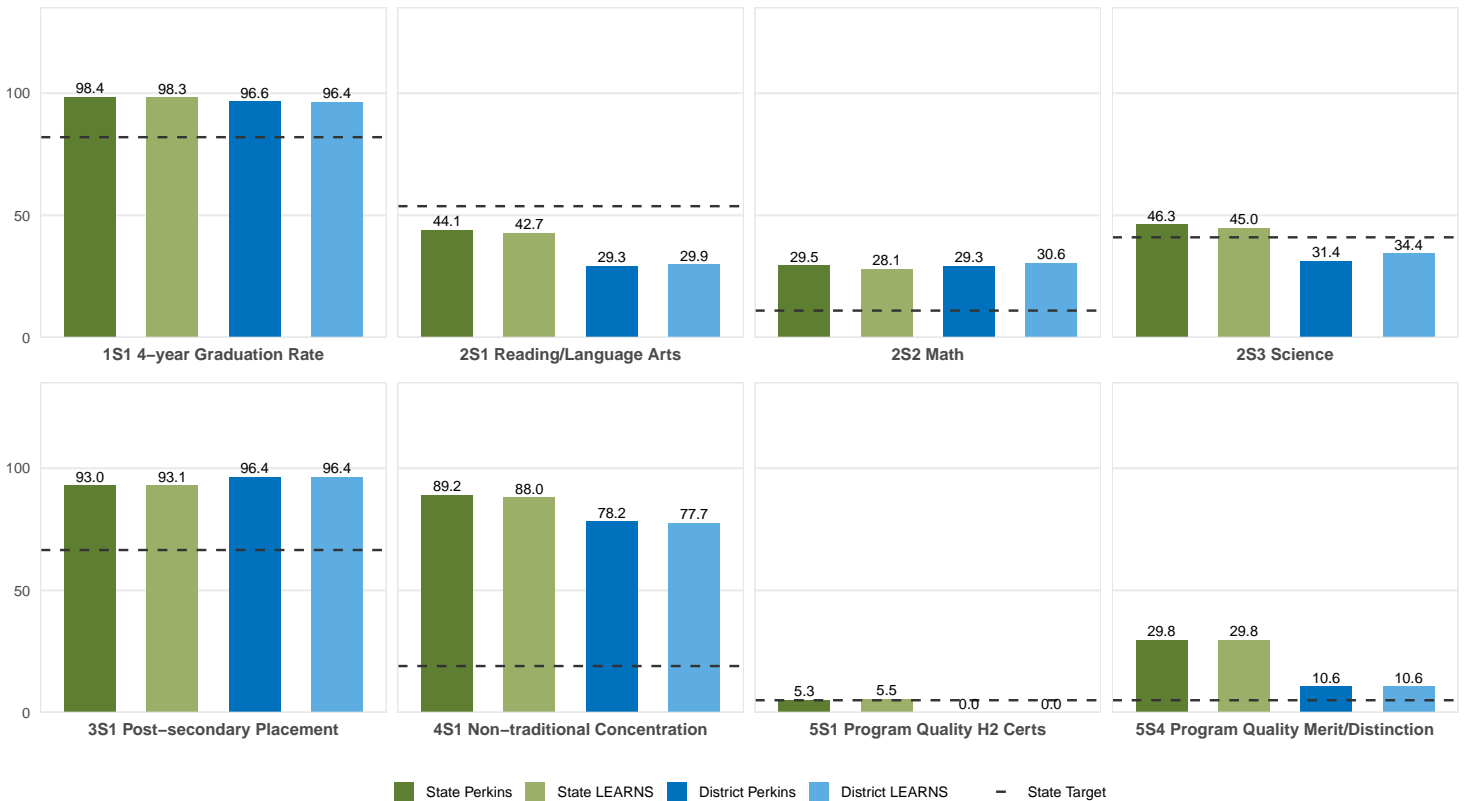

2025 CTE SUMMARY REPORT

DREW CENTRAL SCHOOL DISTRICT

Enrollment includes Grades 8–12 students.

PERFORMANCE SCORES RELATIVE TO TARGETS

CTE Concentrators

A [comprehensive program report](#) is available for more detailed information on all performance measures.