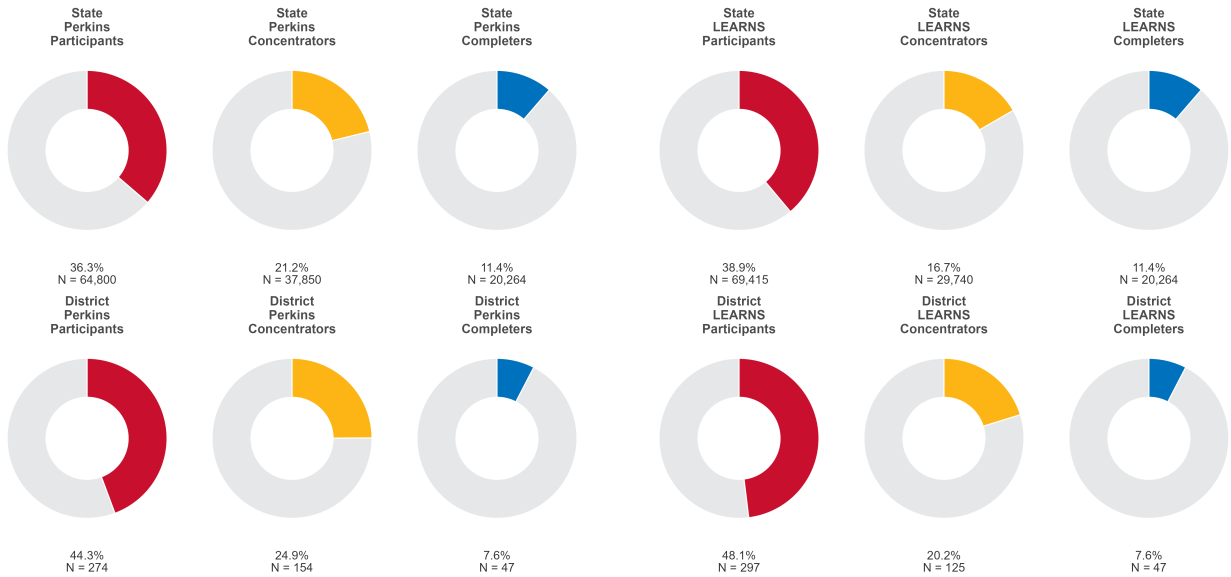

## MONTICELLO SCHOOL DISTRICT

Enrollment includes Grades 8–12 students.

### PERFORMANCE SCORES RELATIVE TO TARGETS