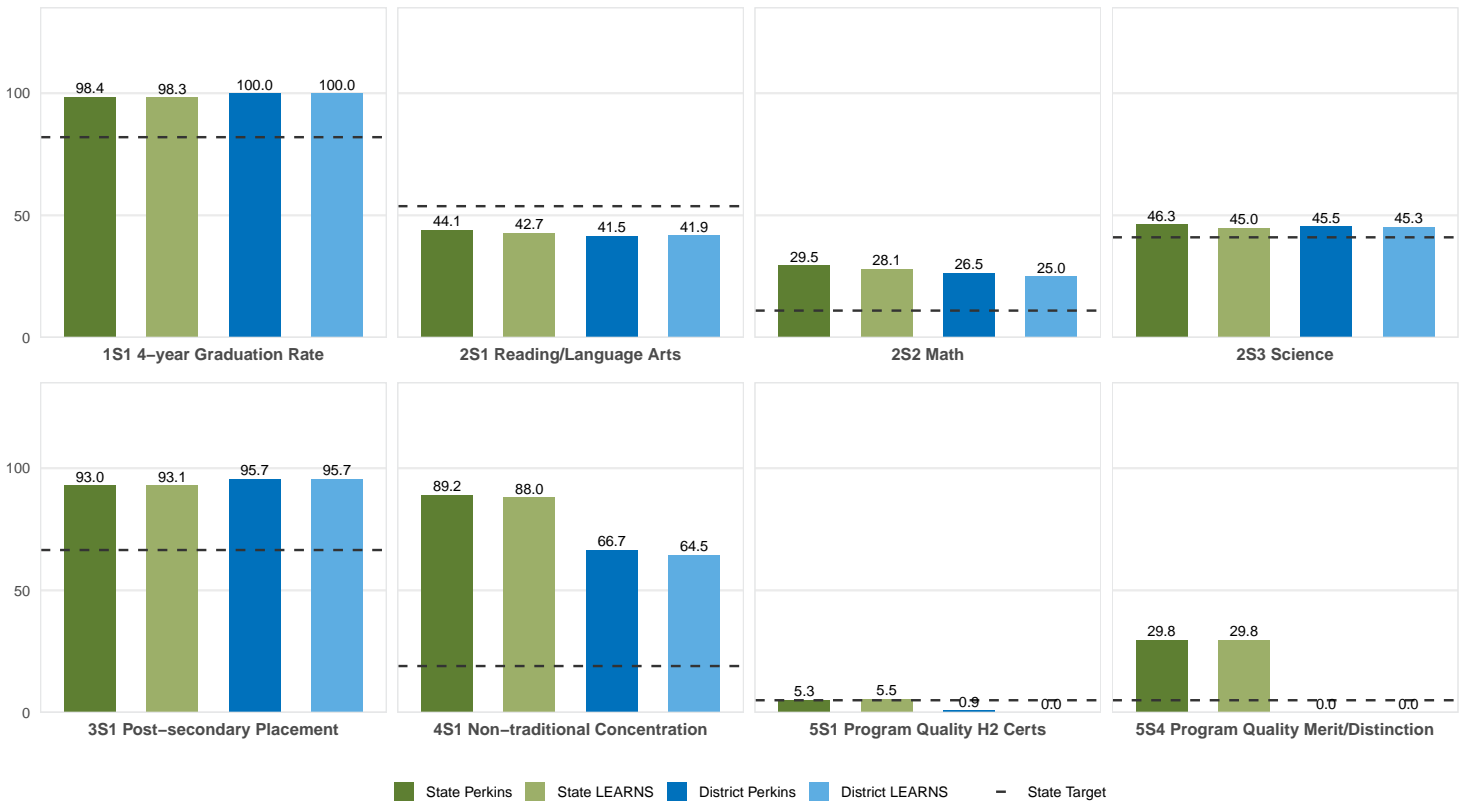

PERFORMANCE SCORES RELATIVE TO TARGETS

CTE Concentrators

A [comprehensive program report](#) is available for more detailed information on all performance measures.