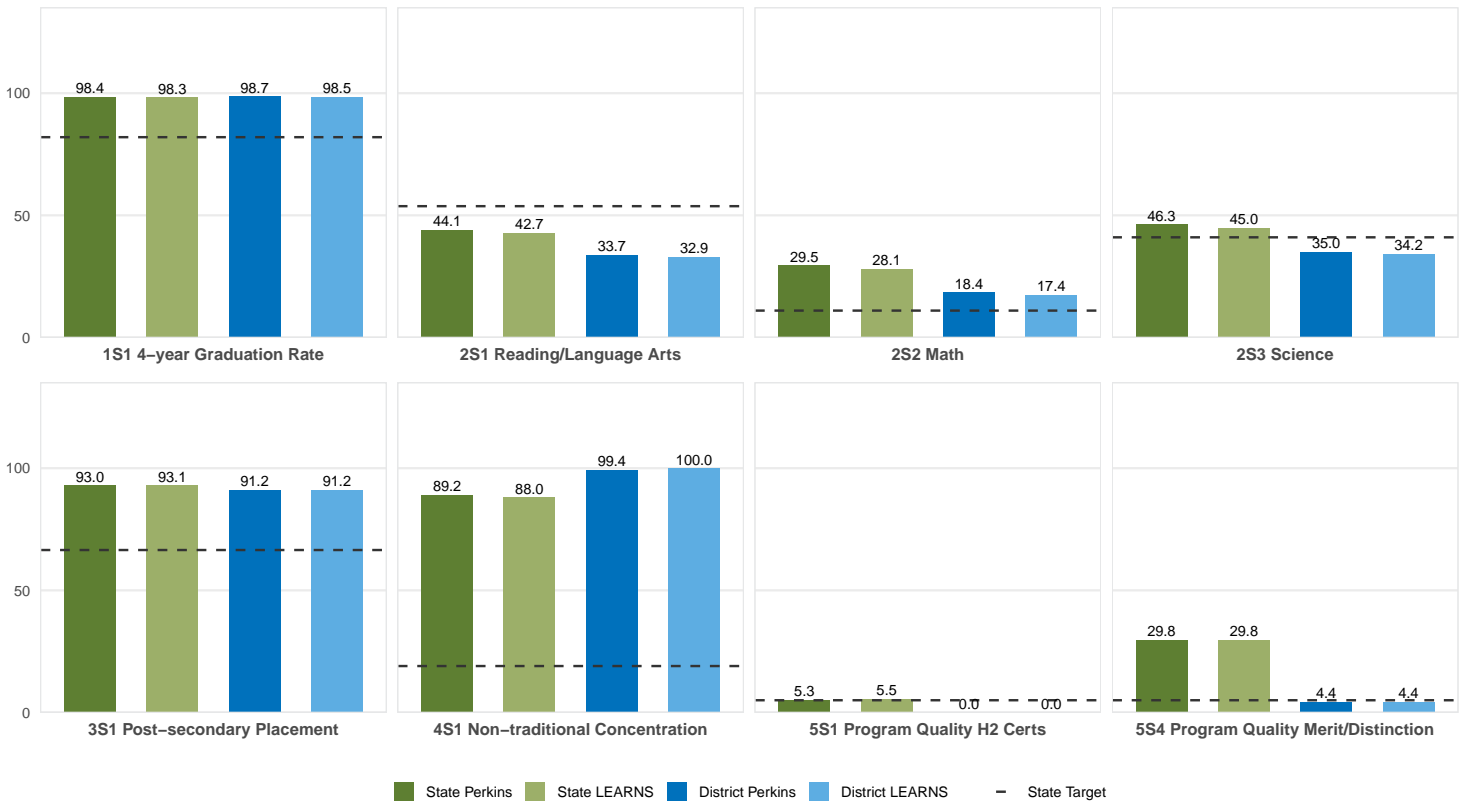

2025 CTE SUMMARY REPORT

MAYFLOWER SCHOOL DISTRICT

Enrollment includes Grades 8–12 students.

PERFORMANCE SCORES RELATIVE TO TARGETS

CTE Concentrators

A [comprehensive program report](#) is available for more detailed information on all performance measures.