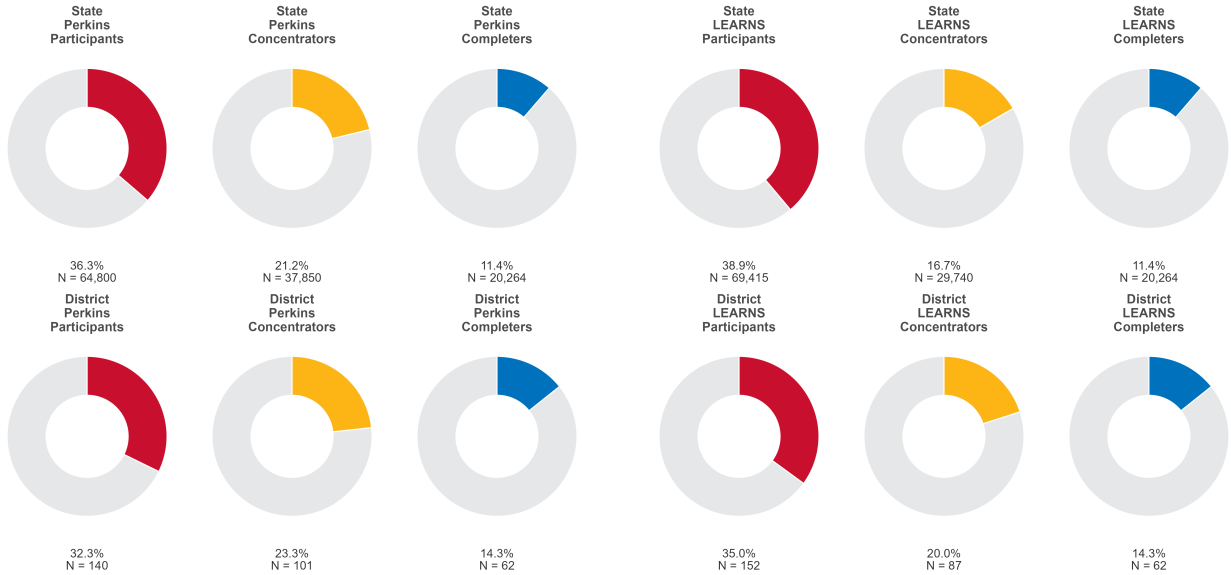

2025 CTE SUMMARY REPORT

MAYFLOWER SCHOOL DISTRICT

Enrollment includes Grades 8–12 students.

PERFORMANCE SCORES RELATIVE TO TARGETS

CTE Concentrators

A [comprehensive program report](#) is available for more detailed information on all performance measures.