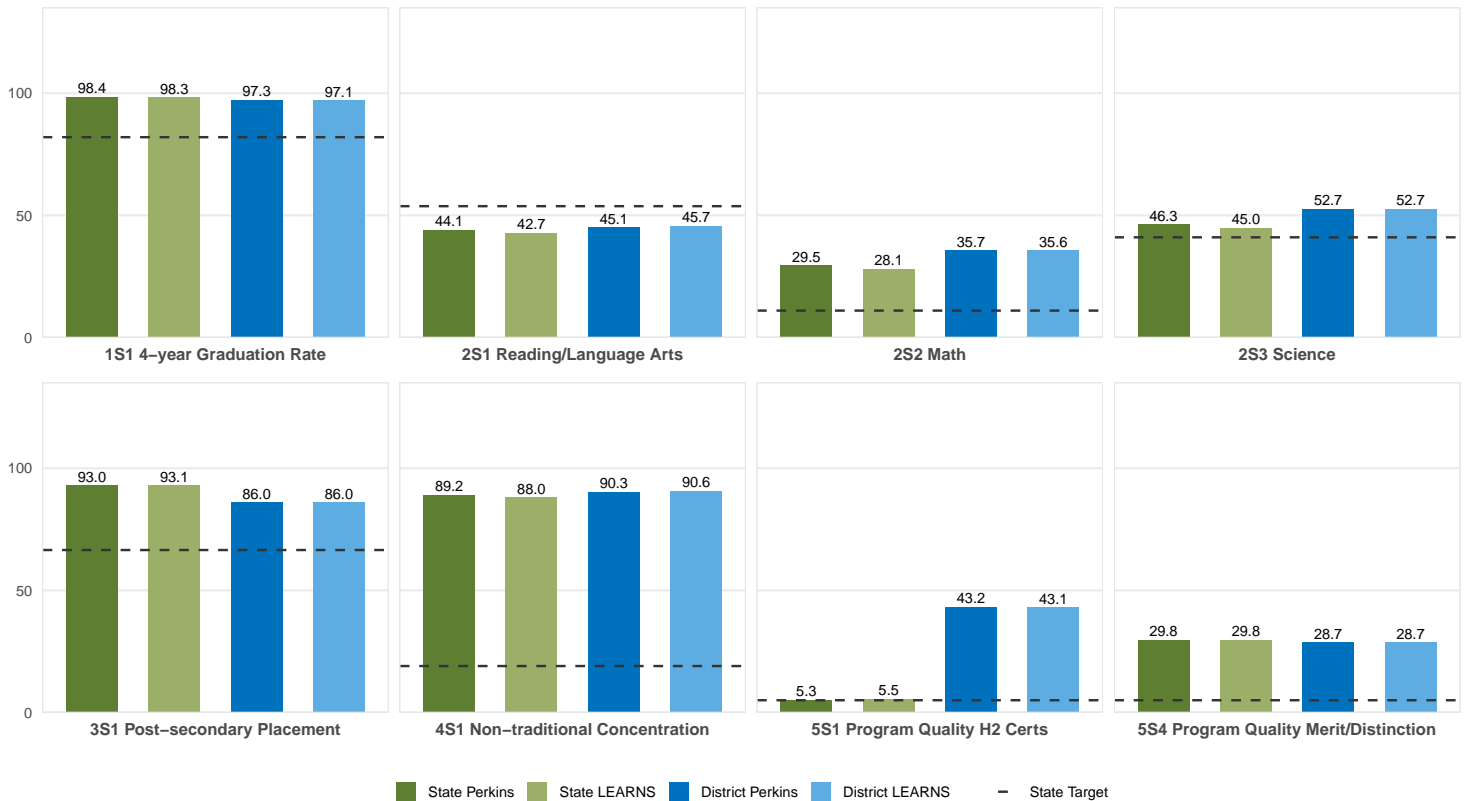

2025 CTE SUMMARY REPORT

VILONIA SCHOOL DISTRICT

Enrollment includes Grades 8–12 students.

PERFORMANCE SCORES RELATIVE TO TARGETS

CTE Concentrators

A [comprehensive program report](#) is available for more detailed information on all performance measures.