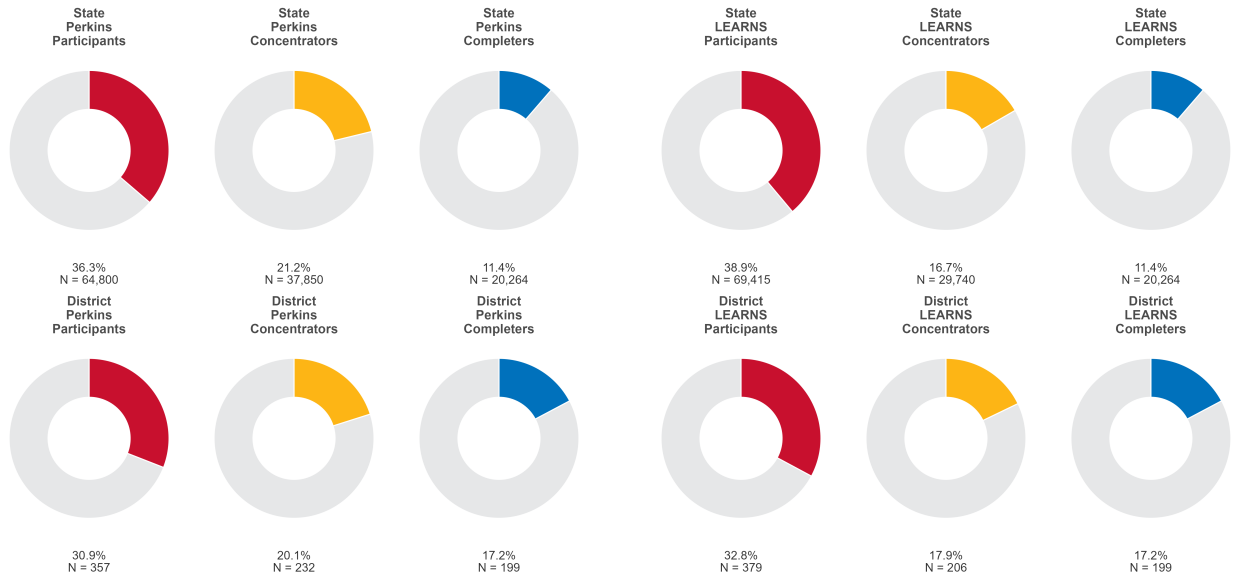

2025 CTE SUMMARY REPORT

VILONIA SCHOOL DISTRICT

Enrollment includes Grades 8–12 students.

PERFORMANCE SCORES RELATIVE TO TARGETS

CTE Concentrators

A [comprehensive program report](#) is available for more detailed information on all performance measures.