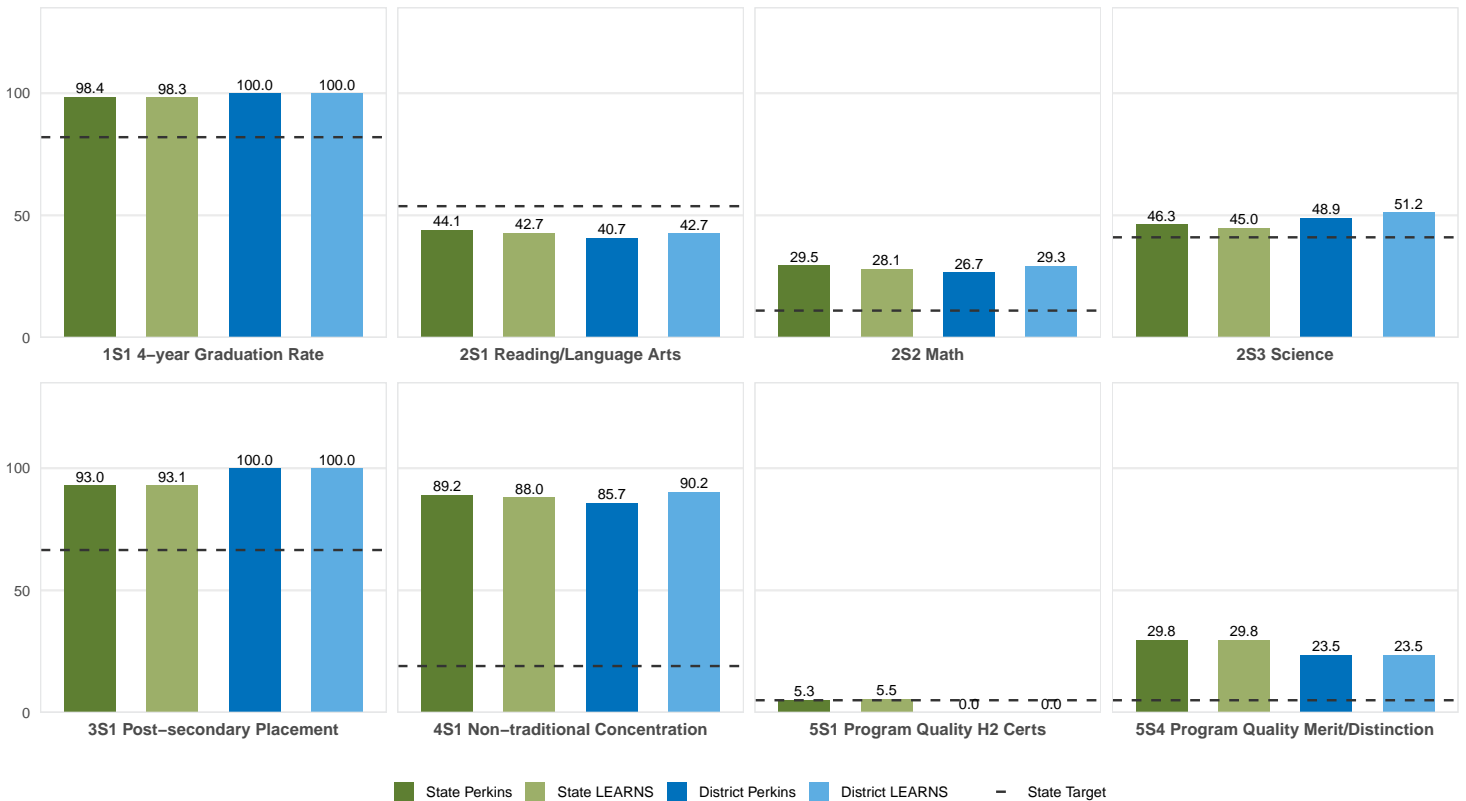

2025 CTE SUMMARY REPORT

COUNTY LINE SCHOOL DISTRICT

Enrollment includes Grades 8–12 students.

PERFORMANCE SCORES RELATIVE TO TARGETS

CTE Concentrators

A [comprehensive program report](#) is available for more detailed information on all performance measures.