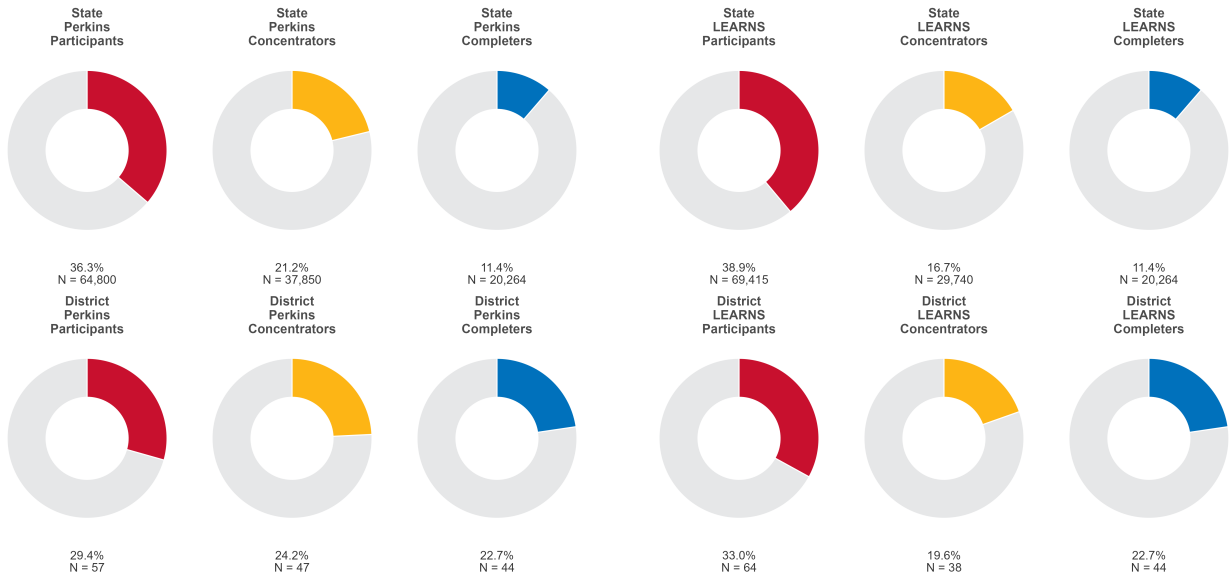

2025 CTE SUMMARY REPORT

COUNTY LINE SCHOOL DISTRICT

Enrollment includes Grades 8–12 students.

PERFORMANCE SCORES RELATIVE TO TARGETS

CTE Concentrators

A [comprehensive program report](#) is available for more detailed information on all performance measures.