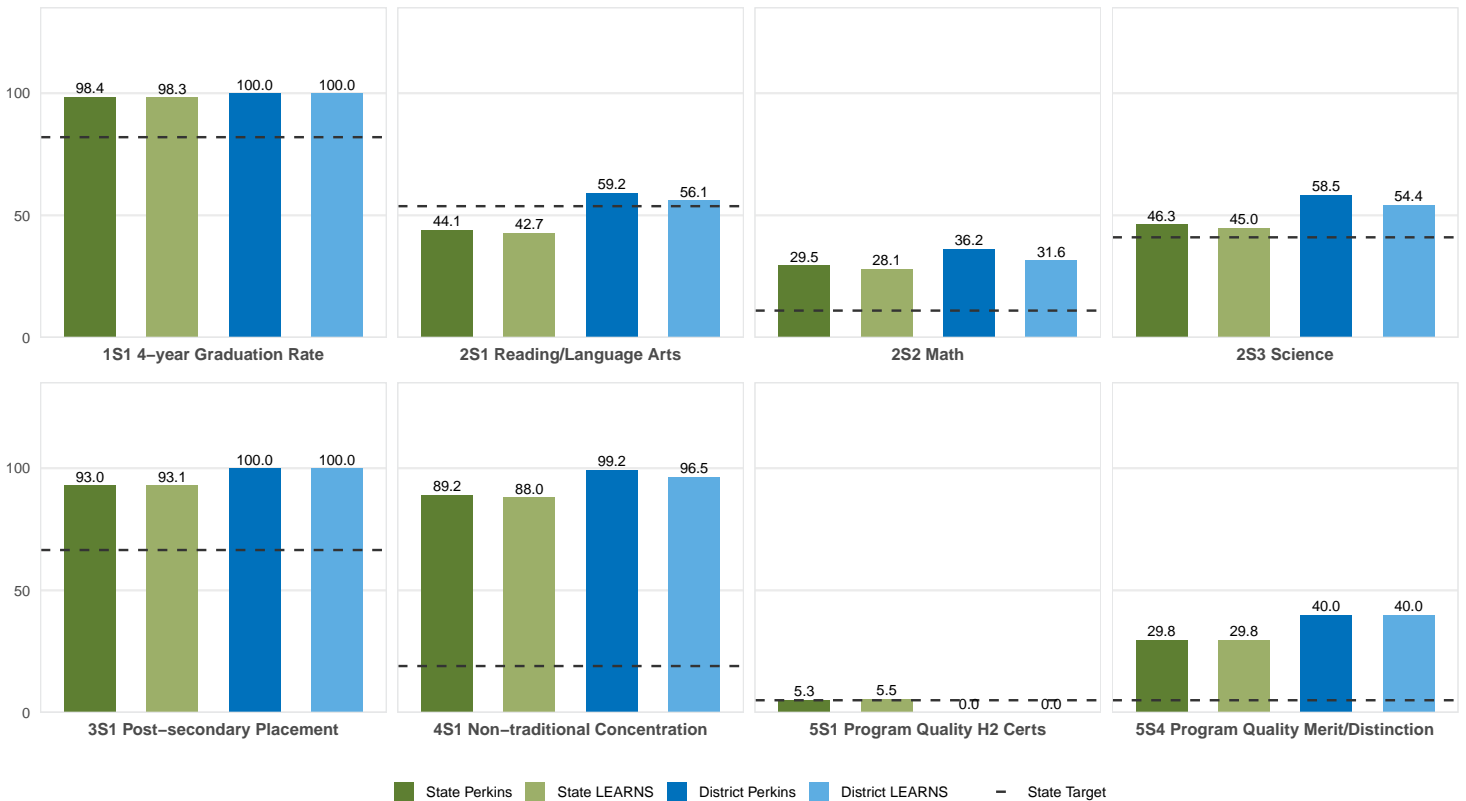

PERFORMANCE SCORES RELATIVE TO TARGETS

CTE Concentrators

A [comprehensive program report](#) is available for more detailed information on all performance measures.