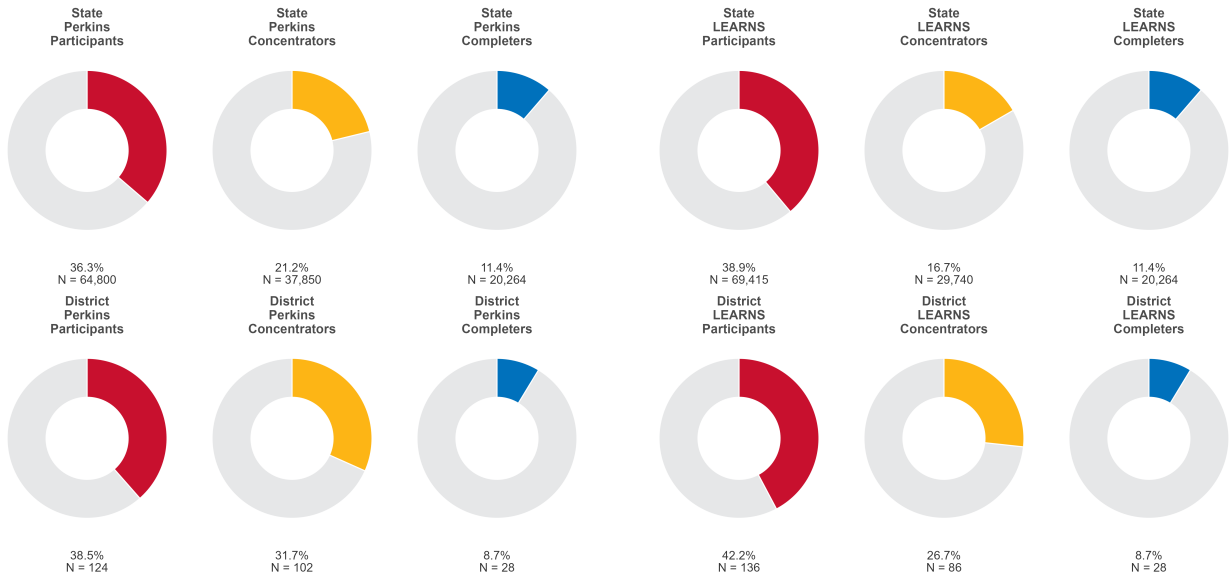

## SALEM SCHOOL DISTRICT

Enrollment includes Grades 8–12 students.

### PERFORMANCE SCORES RELATIVE TO TARGETS