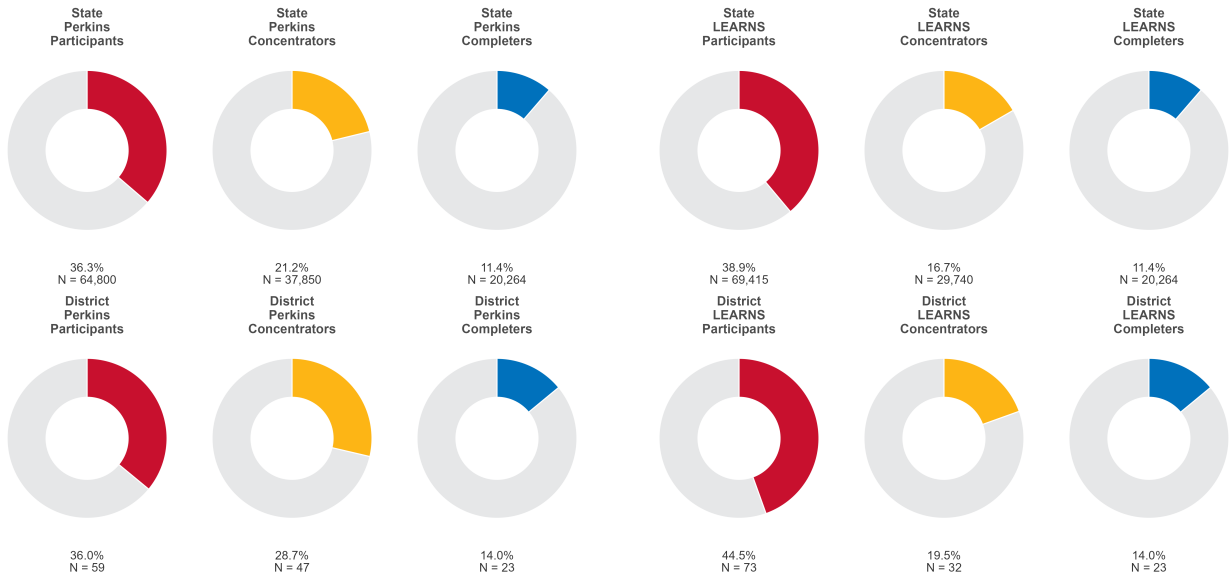

2025 CTE SUMMARY REPORT

VIOLA SCHOOL DISTRICT

Enrollment includes Grades 8–12 students.

PERFORMANCE SCORES RELATIVE TO TARGETS

CTE Concentrators

A [comprehensive program report](#) is available for more detailed information on all performance measures.