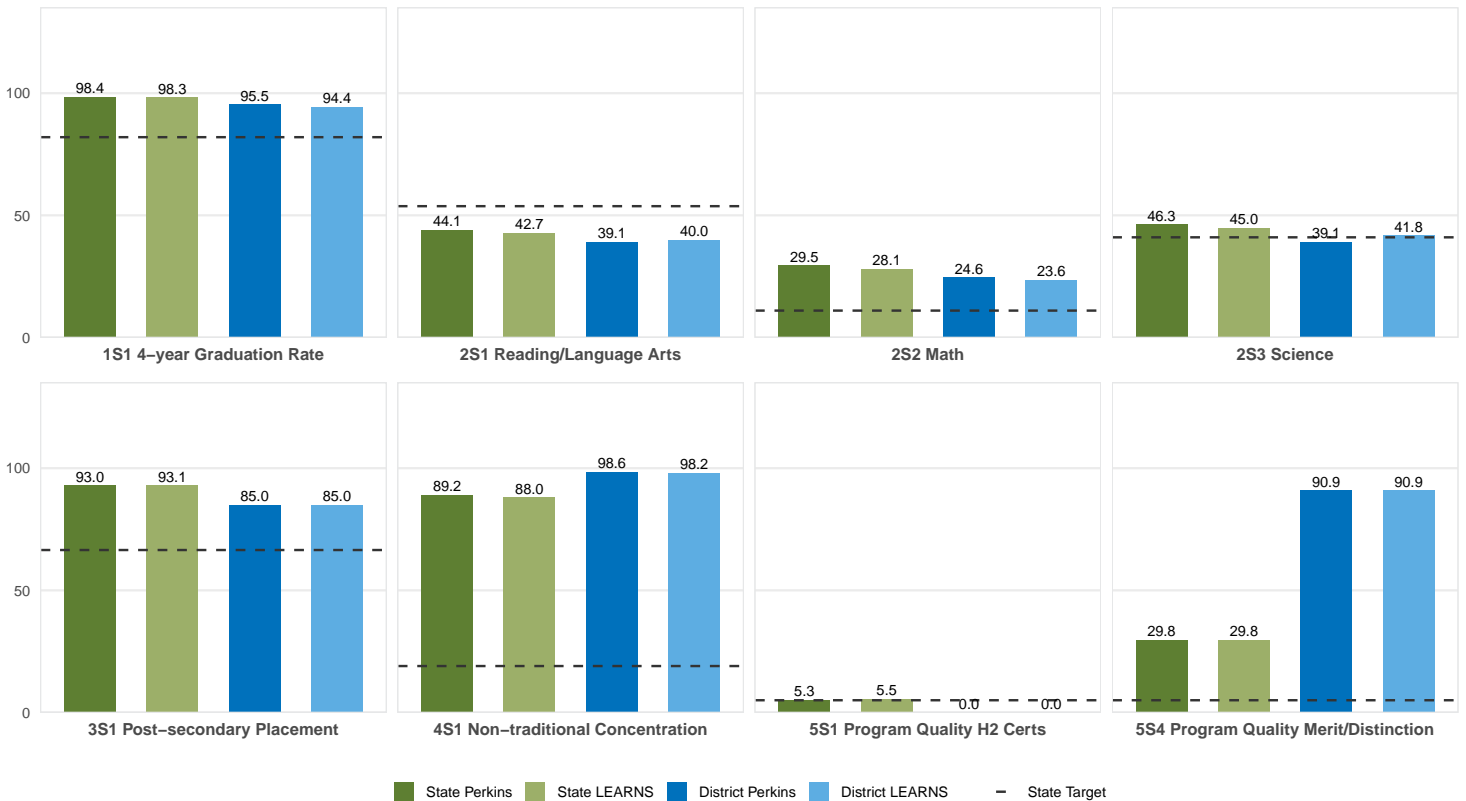

2025 CTE SUMMARY REPORT

VIOLA SCHOOL DISTRICT

Enrollment includes Grades 8–12 students.

PERFORMANCE SCORES RELATIVE TO TARGETS

CTE Concentrators

A [comprehensive program report](#) is available for more detailed information on all performance measures.