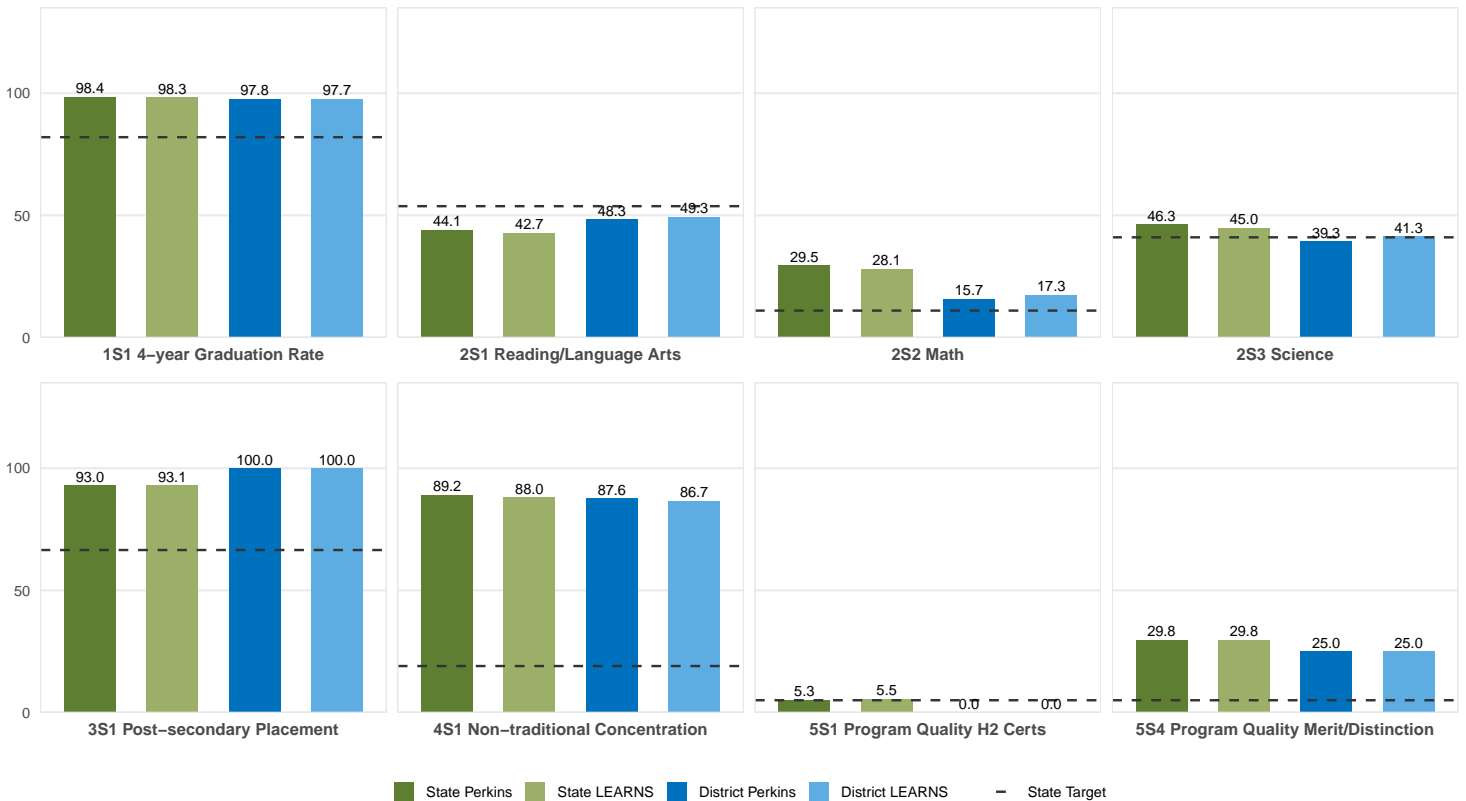

2025 CTE SUMMARY REPORT

CUTTER-MORNING STAR SCHOOL DISTRICT

Enrollment includes Grades 8–12 students.

PERFORMANCE SCORES RELATIVE TO TARGETS

CTE Concentrators

A [comprehensive program report](#) is available for more detailed information on all performance measures.