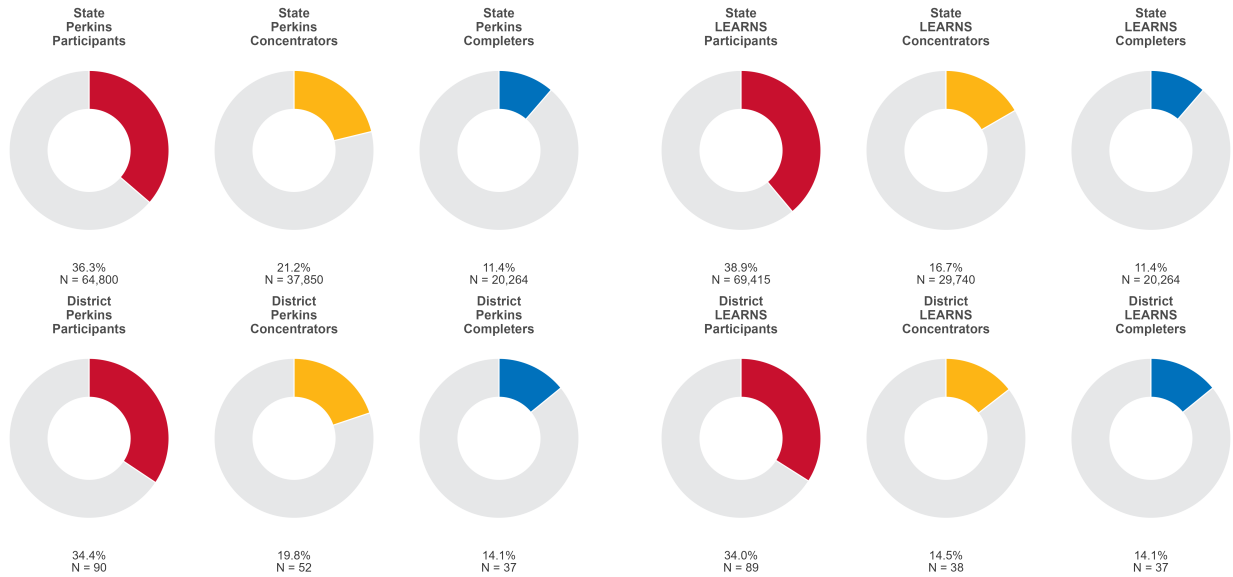

2025 CTE SUMMARY REPORT

CUTTER-MORNING STAR SCHOOL DISTRICT

Enrollment includes Grades 8–12 students.

PERFORMANCE SCORES RELATIVE TO TARGETS

CTE Concentrators

A [comprehensive program report](#) is available for more detailed information on all performance measures.