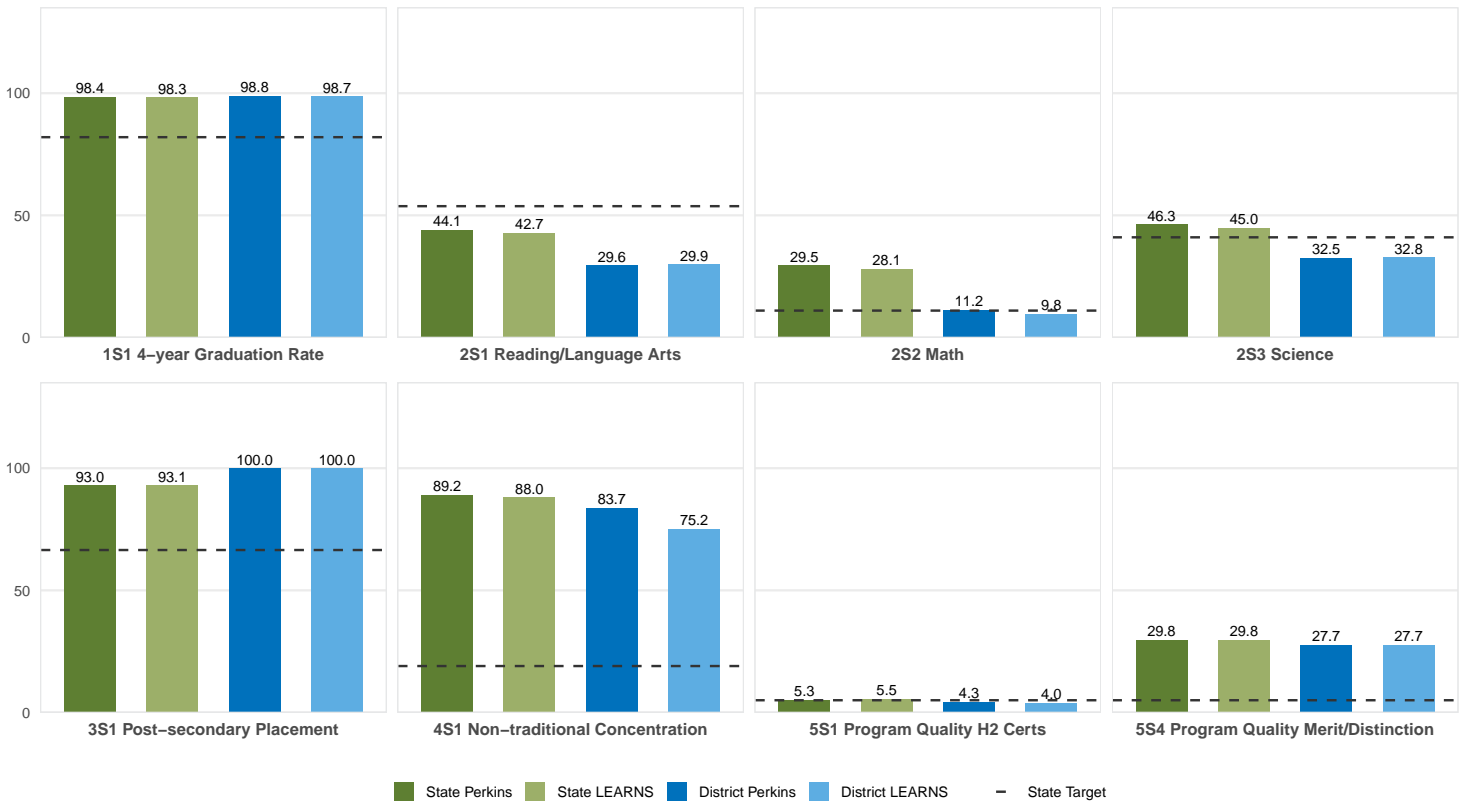

2025 CTE SUMMARY REPORT

HOT SPRINGS SCHOOL DISTRICT

Enrollment includes Grades 8–12 students.

PERFORMANCE SCORES RELATIVE TO TARGETS

CTE Concentrators

A [comprehensive program report](#) is available for more detailed information on all performance measures.