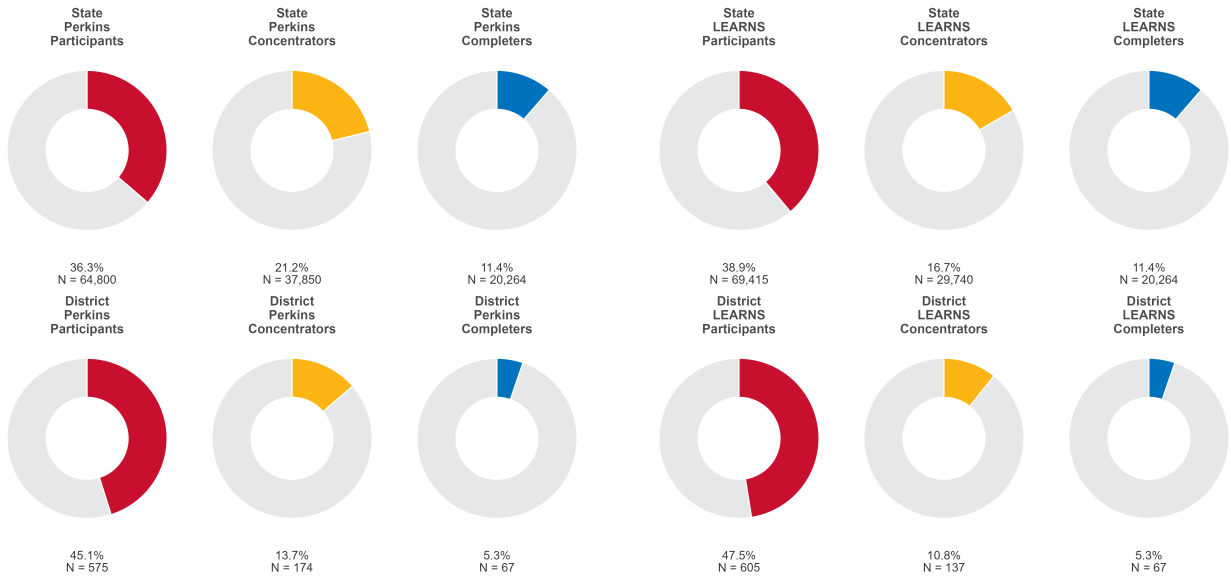

2025 CTE SUMMARY REPORT

HOT SPRINGS SCHOOL DISTRICT

Enrollment includes Grades 8–12 students.

PERFORMANCE SCORES RELATIVE TO TARGETS

CTE Concentrators

A [comprehensive program report](#) is available for more detailed information on all performance measures.