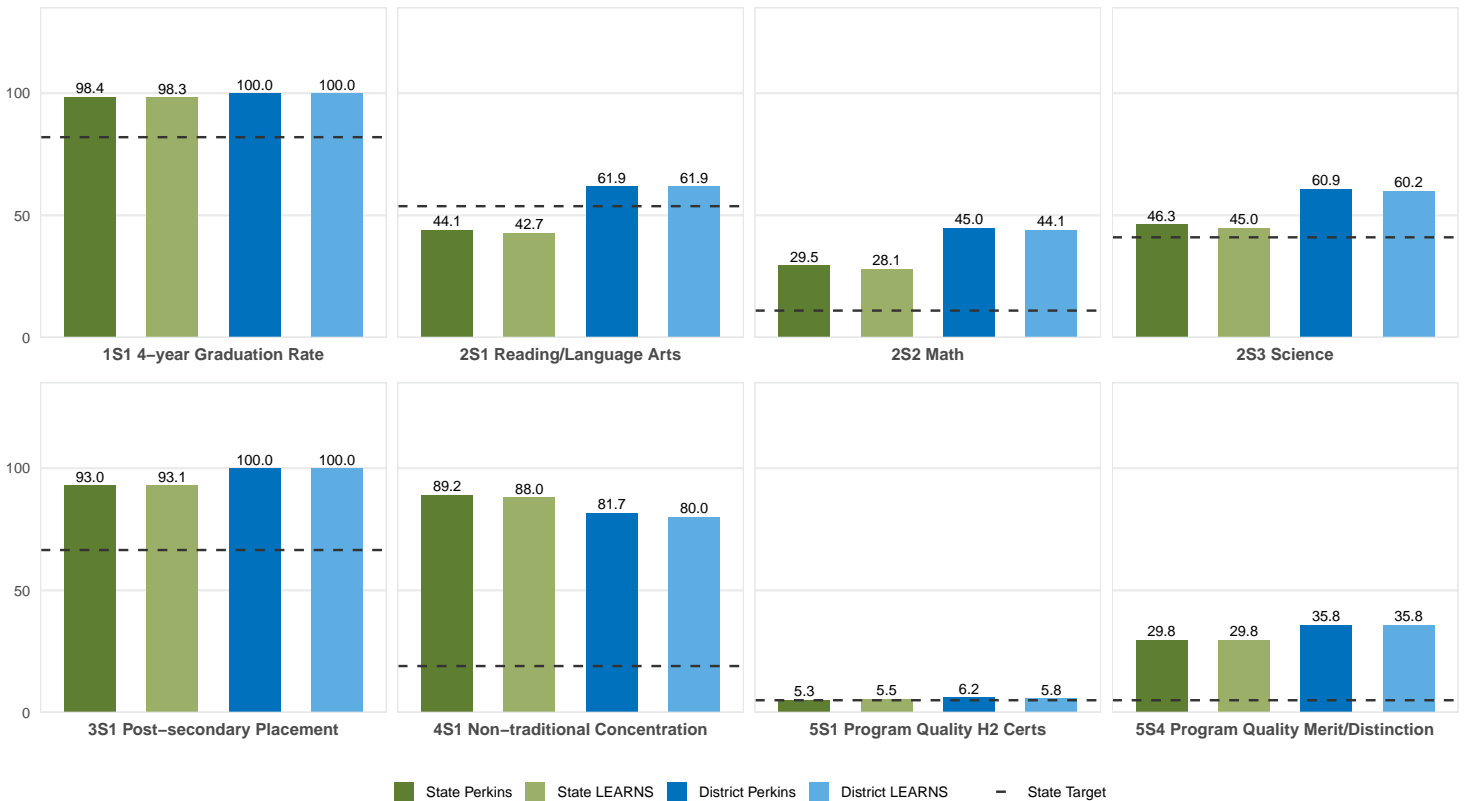

2025 CTE SUMMARY REPORT

LAKESIDE SCHOOL DISTRICT (GARLAND)

Enrollment includes Grades 8–12 students.

PERFORMANCE SCORES RELATIVE TO TARGETS

CTE Concentrators

A [comprehensive program report](#) is available for more detailed information on all performance measures.