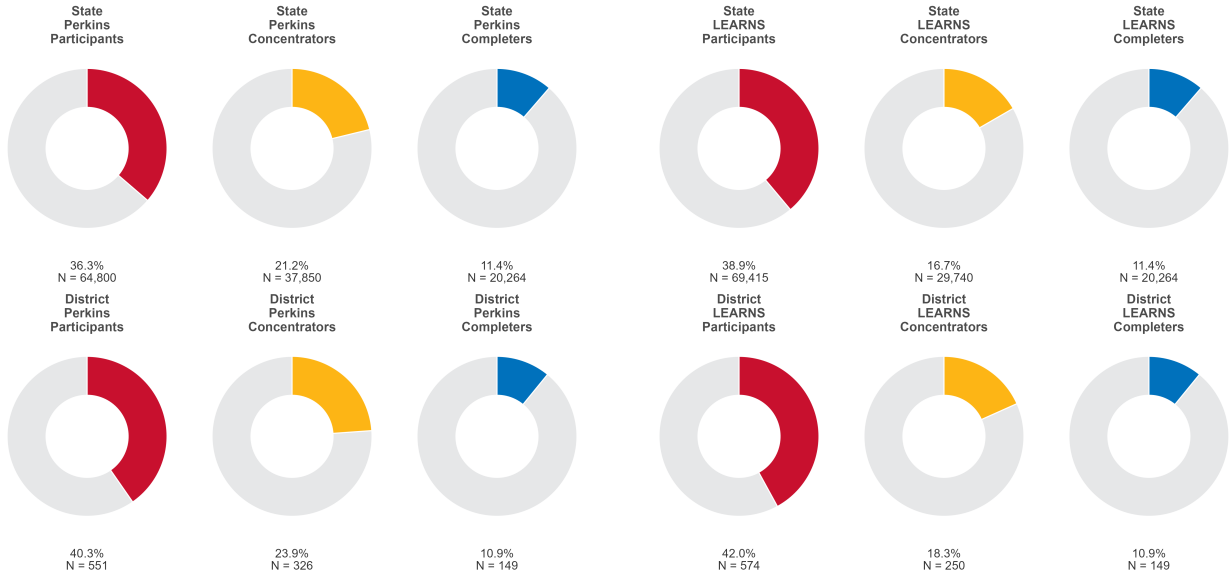

2025 CTE SUMMARY REPORT

LAKESIDE SCHOOL DISTRICT (GARLAND)

Enrollment includes Grades 8–12 students.

PERFORMANCE SCORES RELATIVE TO TARGETS

CTE Concentrators

A [comprehensive program report](#) is available for more detailed information on all performance measures.