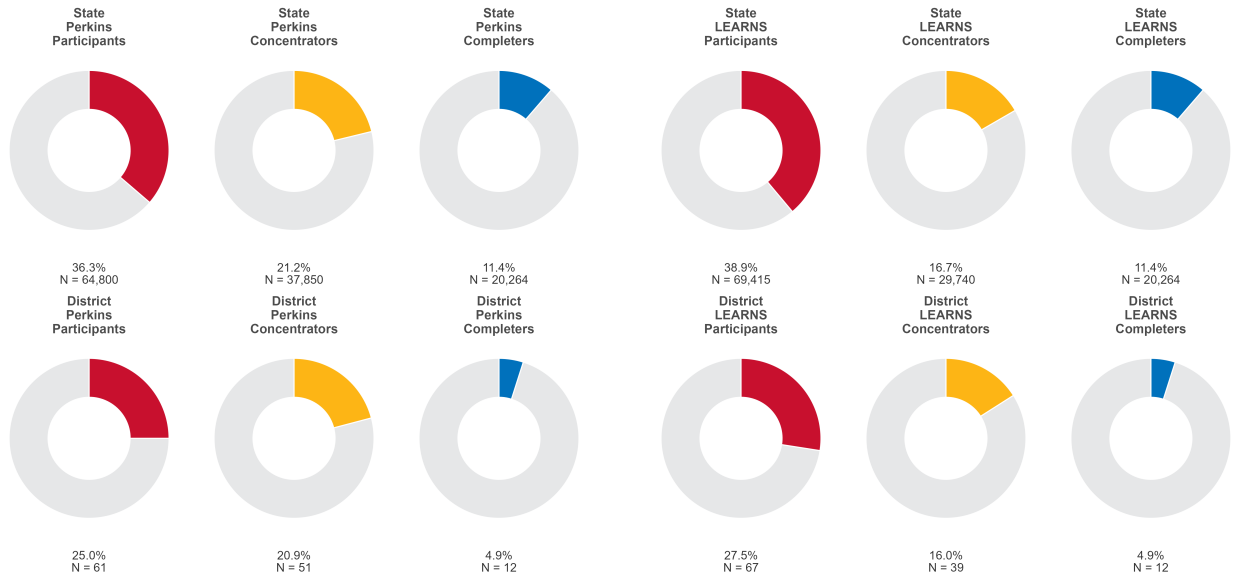

2025 CTE SUMMARY REPORT

MOUNTAIN PINE SCHOOL DISTRICT

Enrollment includes Grades 8–12 students.

PERFORMANCE SCORES RELATIVE TO TARGETS

CTE Concentrators

A [comprehensive program report](#) is available for more detailed information on all performance measures.