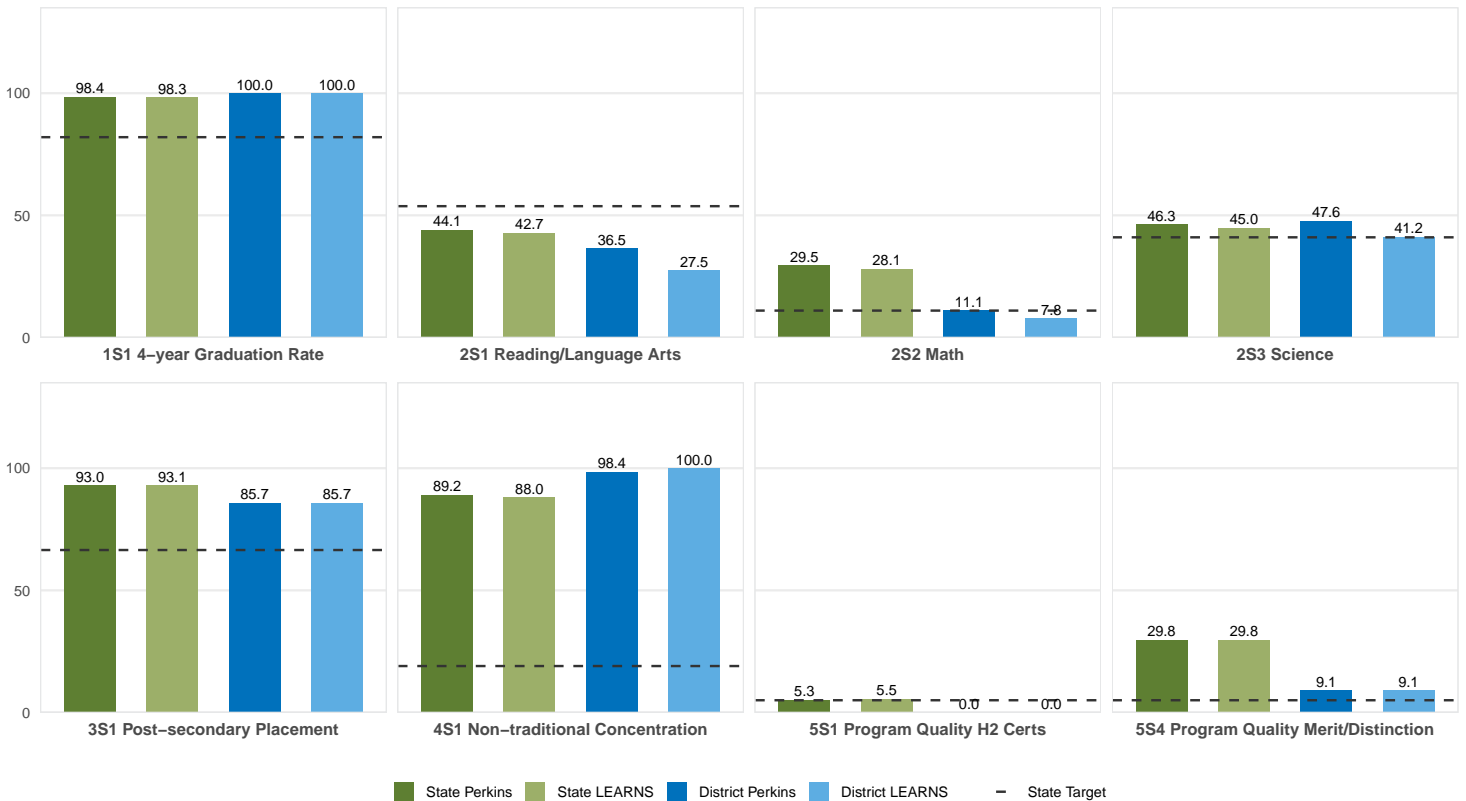

2025 CTE SUMMARY REPORT

MOUNTAIN PINE SCHOOL DISTRICT

Enrollment includes Grades 8–12 students.

PERFORMANCE SCORES RELATIVE TO TARGETS

CTE Concentrators

A [comprehensive program report](#) is available for more detailed information on all performance measures.