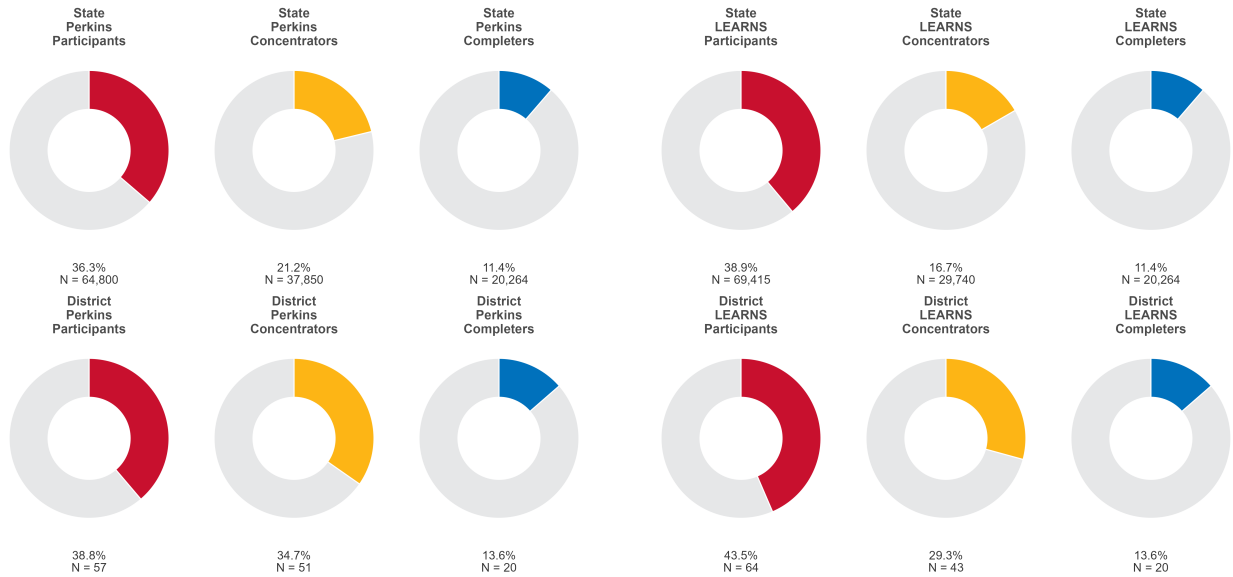

2025 CTE SUMMARY REPORT

BLEVINS SCHOOL DISTRICT

Enrollment includes Grades 8–12 students.

PERFORMANCE SCORES RELATIVE TO TARGETS

CTE Concentrators

A [comprehensive program report](#) is available for more detailed information on all performance measures.