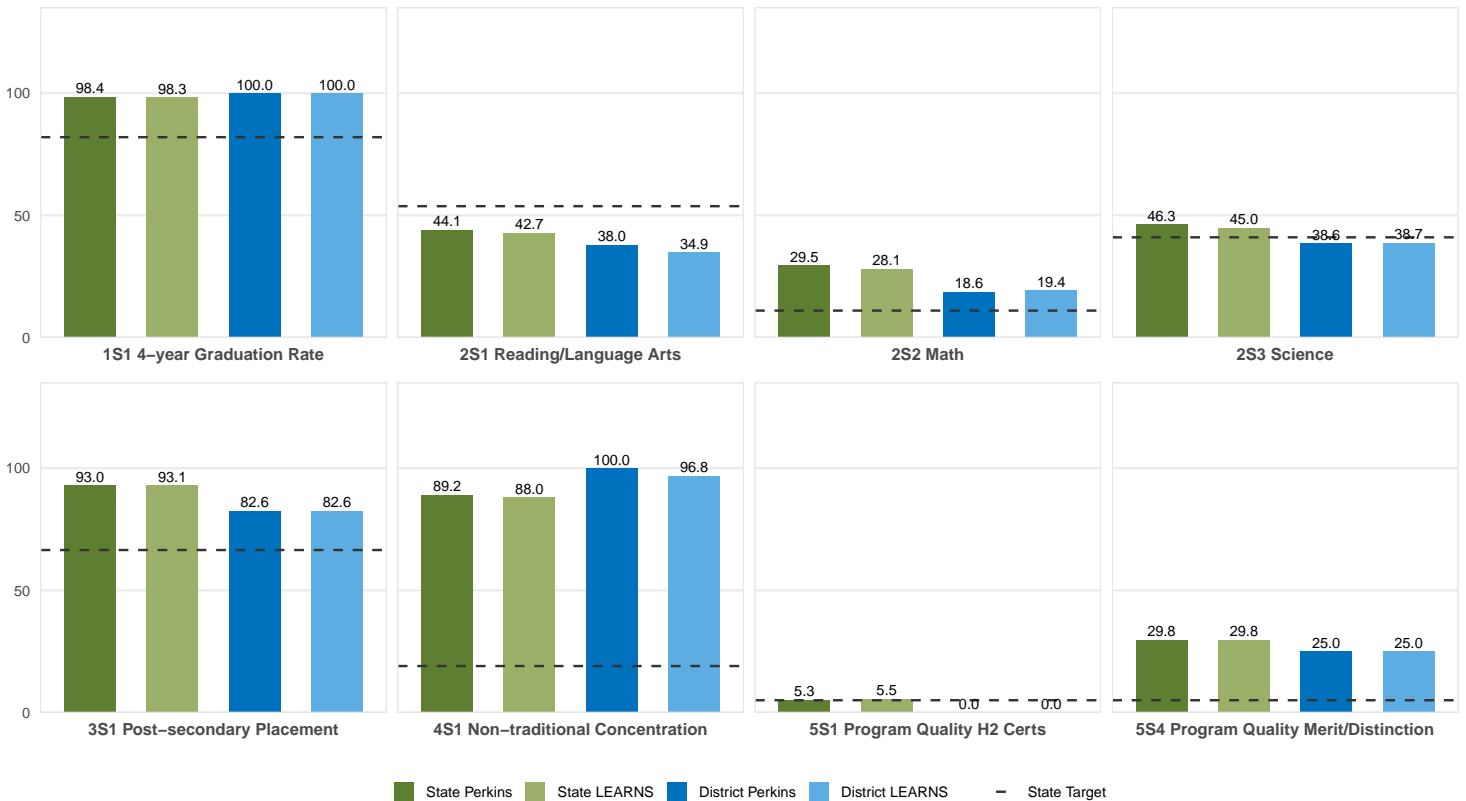

2025 CTE SUMMARY REPORT

BLEVINS SCHOOL DISTRICT

Enrollment includes Grades 8–12 students.

PERFORMANCE SCORES RELATIVE TO TARGETS

CTE Concentrators

A [comprehensive program report](#) is available for more detailed information on all performance measures.