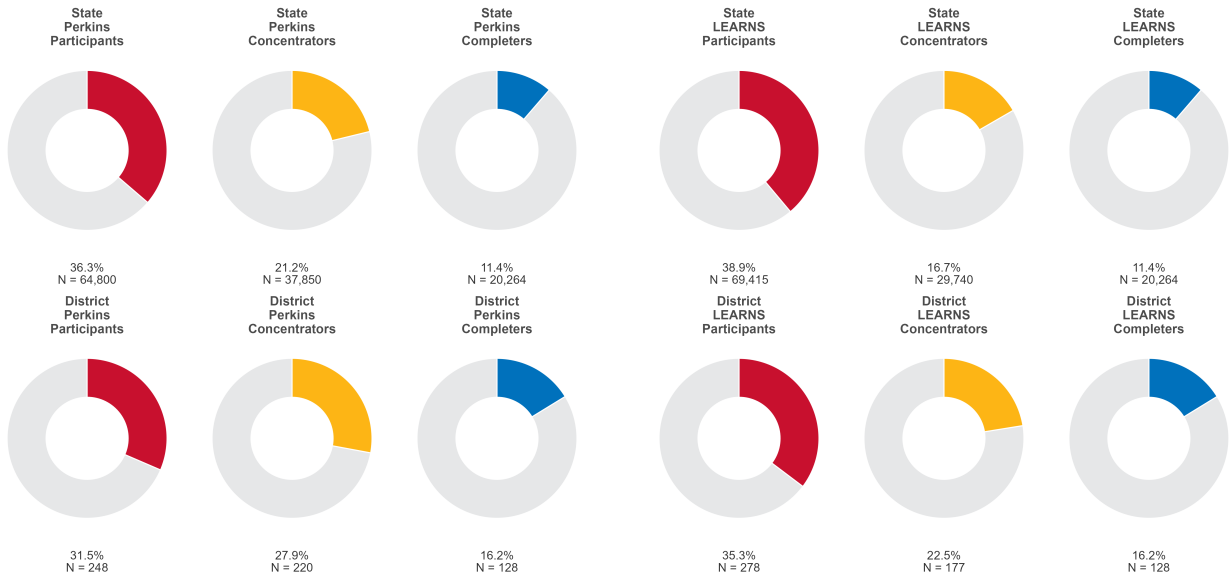

2025 CTE SUMMARY REPORT

HOPE SCHOOL DISTRICT

Enrollment includes Grades 8–12 students.

PERFORMANCE SCORES RELATIVE TO TARGETS

CTE Concentrators

A [comprehensive program report](#) is available for more detailed information on all performance measures.