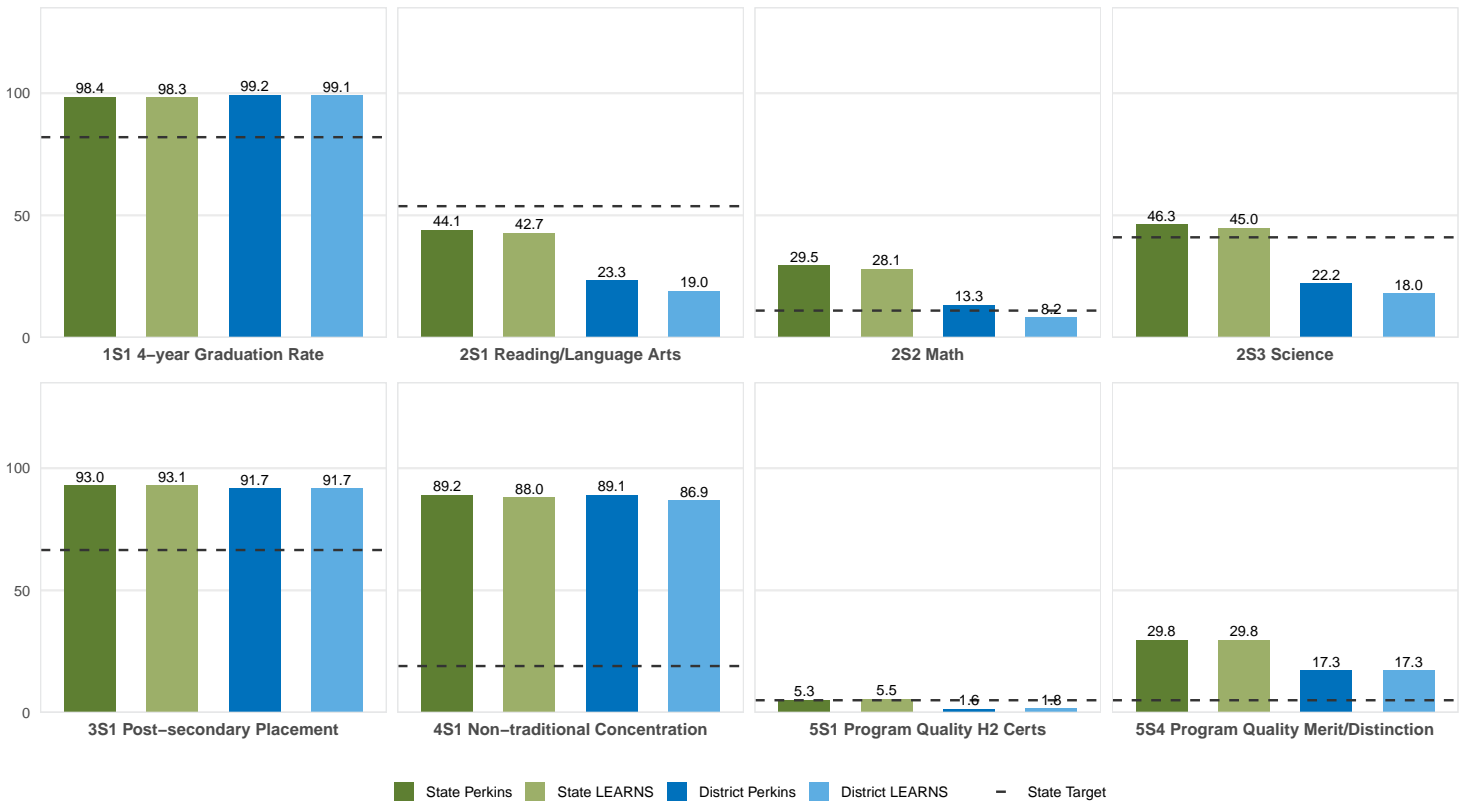

2025 CTE SUMMARY REPORT

HOPE SCHOOL DISTRICT

Enrollment includes Grades 8–12 students.

PERFORMANCE SCORES RELATIVE TO TARGETS

CTE Concentrators

A [comprehensive program report](#) is available for more detailed information on all performance measures.