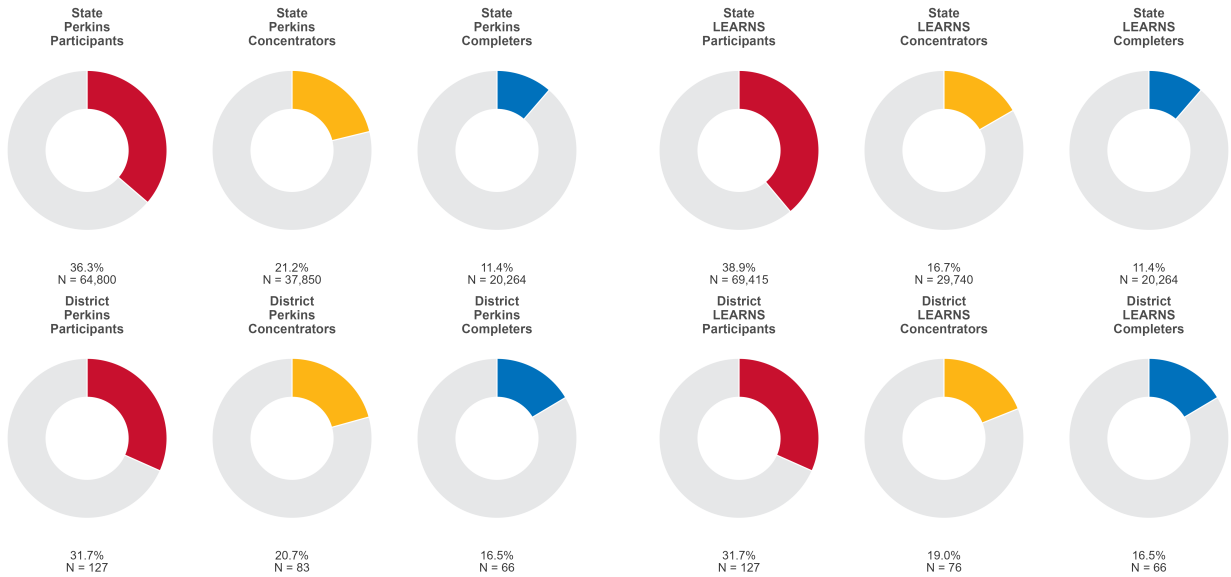

2025 CTE SUMMARY REPORT

BISMARCK SCHOOL DISTRICT

Enrollment includes Grades 8–12 students.

PERFORMANCE SCORES RELATIVE TO TARGETS

CTE Concentrators

A [comprehensive program report](#) is available for more detailed information on all performance measures.