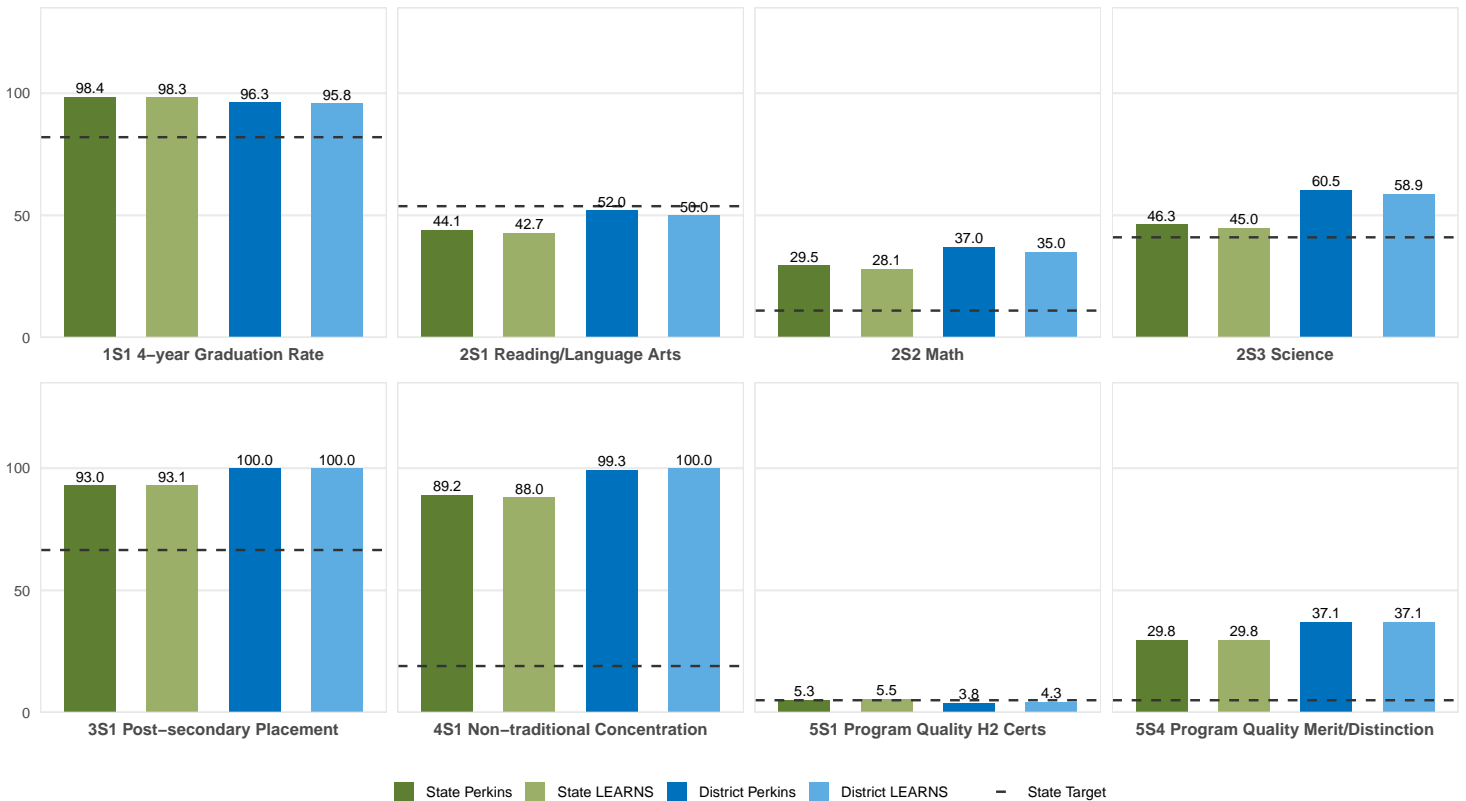

2025 CTE SUMMARY REPORT

BISMARCK SCHOOL DISTRICT

Enrollment includes Grades 8–12 students.

PERFORMANCE SCORES RELATIVE TO TARGETS

CTE Concentrators

A [comprehensive program report](#) is available for more detailed information on all performance measures.