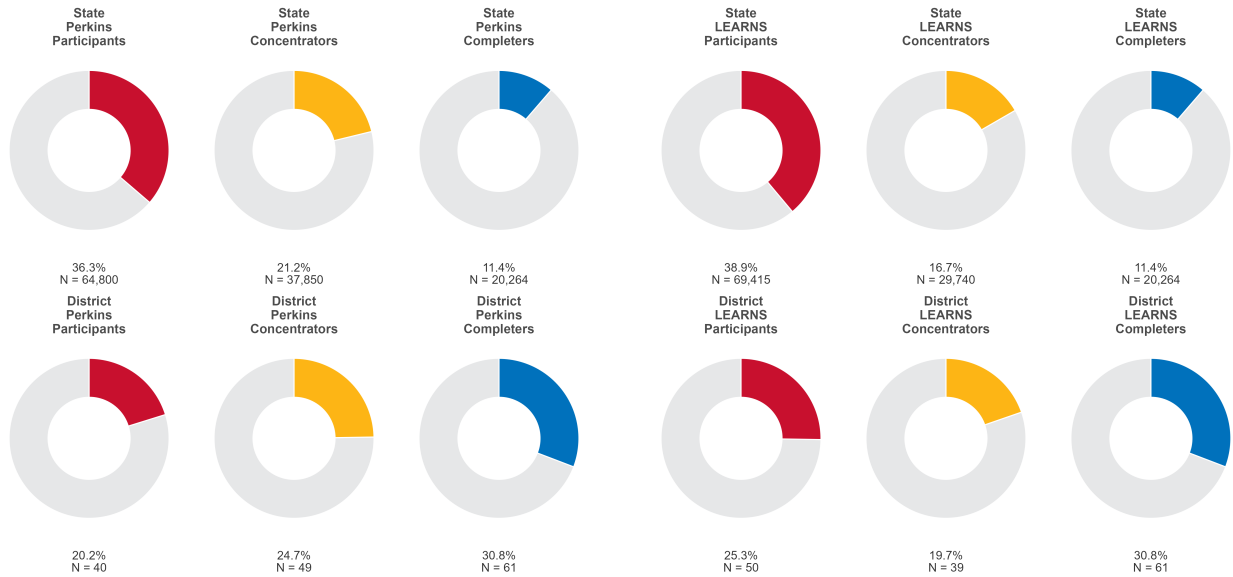

2025 CTE SUMMARY REPORT

OUACHITA SCHOOL DISTRICT

Enrollment includes Grades 8–12 students.

PERFORMANCE SCORES RELATIVE TO TARGETS

CTE Concentrators

A [comprehensive program report](#) is available for more detailed information on all performance measures.