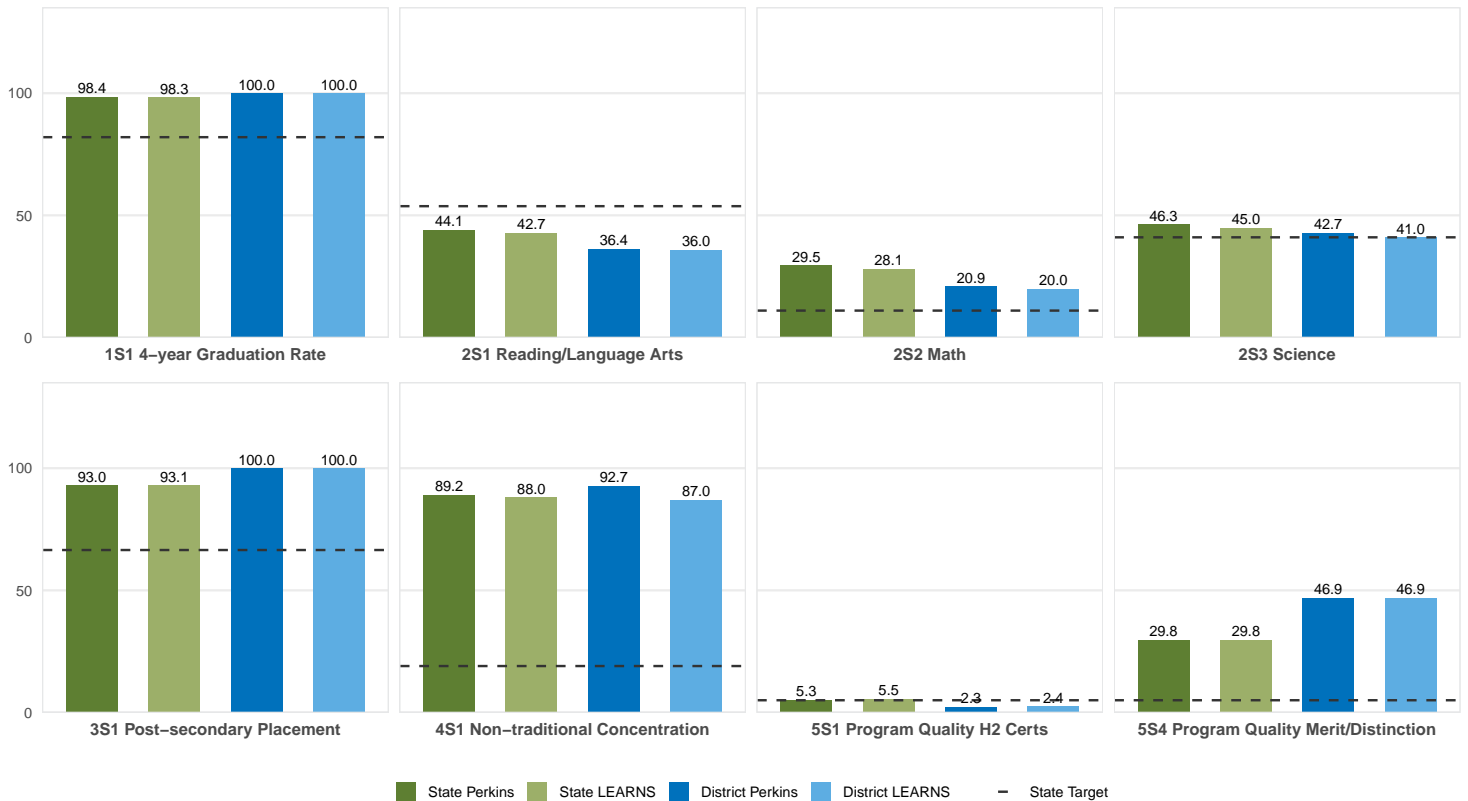

2025 CTE SUMMARY REPORT

OUACHITA SCHOOL DISTRICT

Enrollment includes Grades 8–12 students.

PERFORMANCE SCORES RELATIVE TO TARGETS

CTE Concentrators

A [comprehensive program report](#) is available for more detailed information on all performance measures.