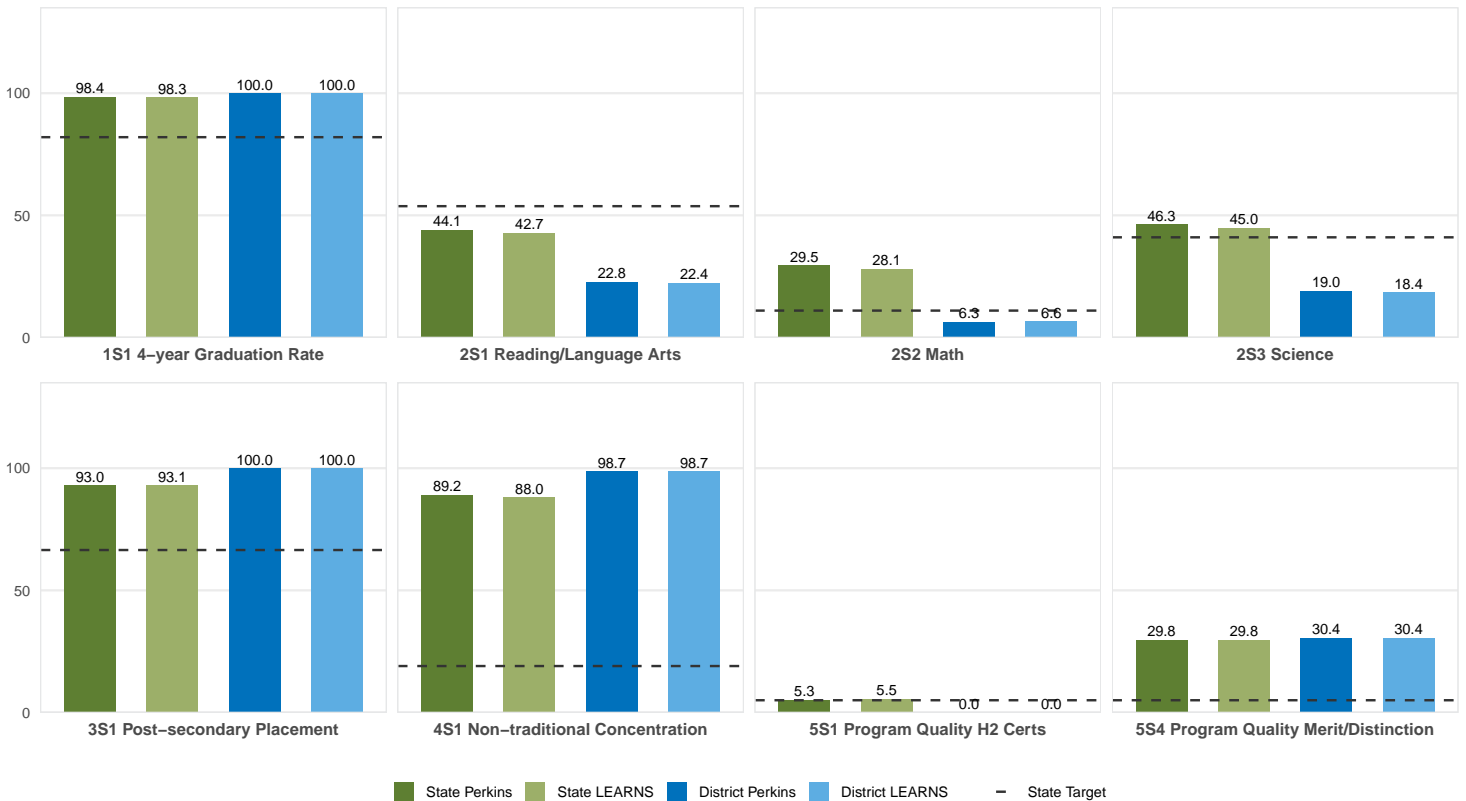

2025 CTE SUMMARY REPORT

MINERAL SPRINGS SCHOOL DISTRICT

Enrollment includes Grades 8–12 students.

PERFORMANCE SCORES RELATIVE TO TARGETS

CTE Concentrators

A [comprehensive program report](#) is available for more detailed information on all performance measures.