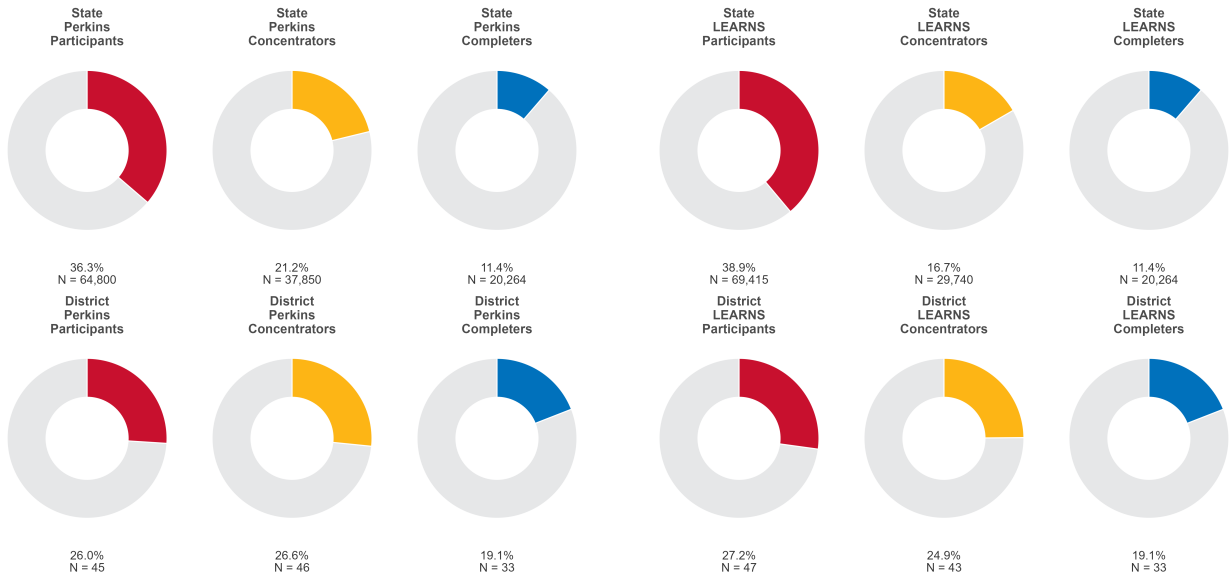

2025 CTE SUMMARY REPORT

MINERAL SPRINGS SCHOOL DISTRICT

Enrollment includes Grades 8–12 students.

PERFORMANCE SCORES RELATIVE TO TARGETS

CTE Concentrators

A [comprehensive program report](#) is available for more detailed information on all performance measures.