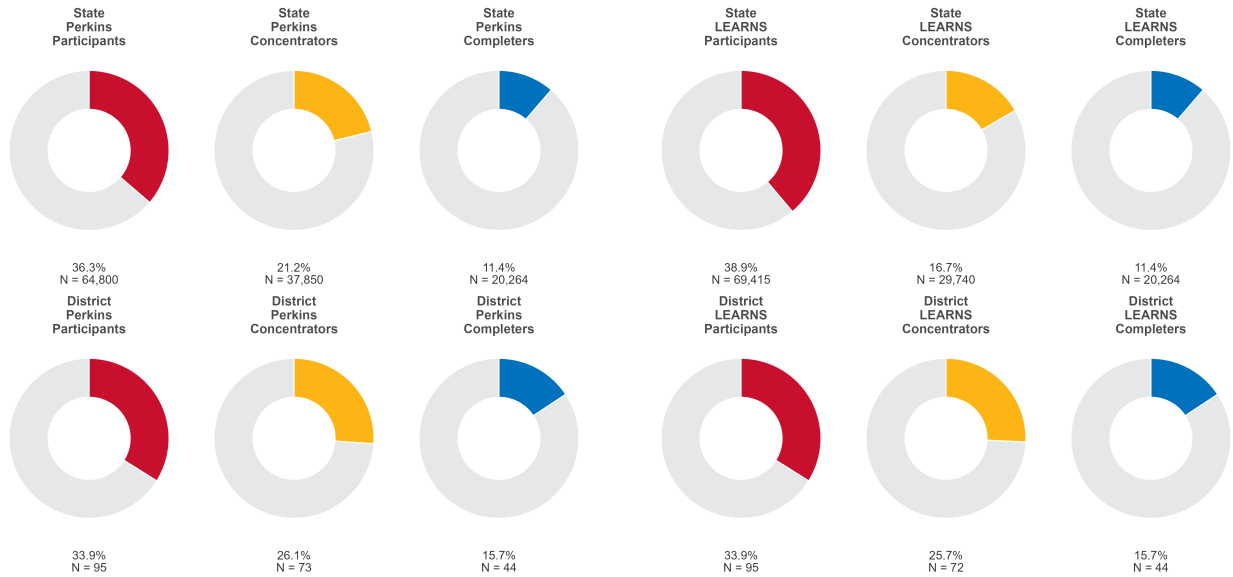

2025 CTE SUMMARY REPORT

JACKSON COUNTY SCHOOL DISTRICT

Enrollment includes Grades 8–12 students.

PERFORMANCE SCORES RELATIVE TO TARGETS

CTE Concentrators

A [comprehensive program report](#) is available for more detailed information on all performance measures.