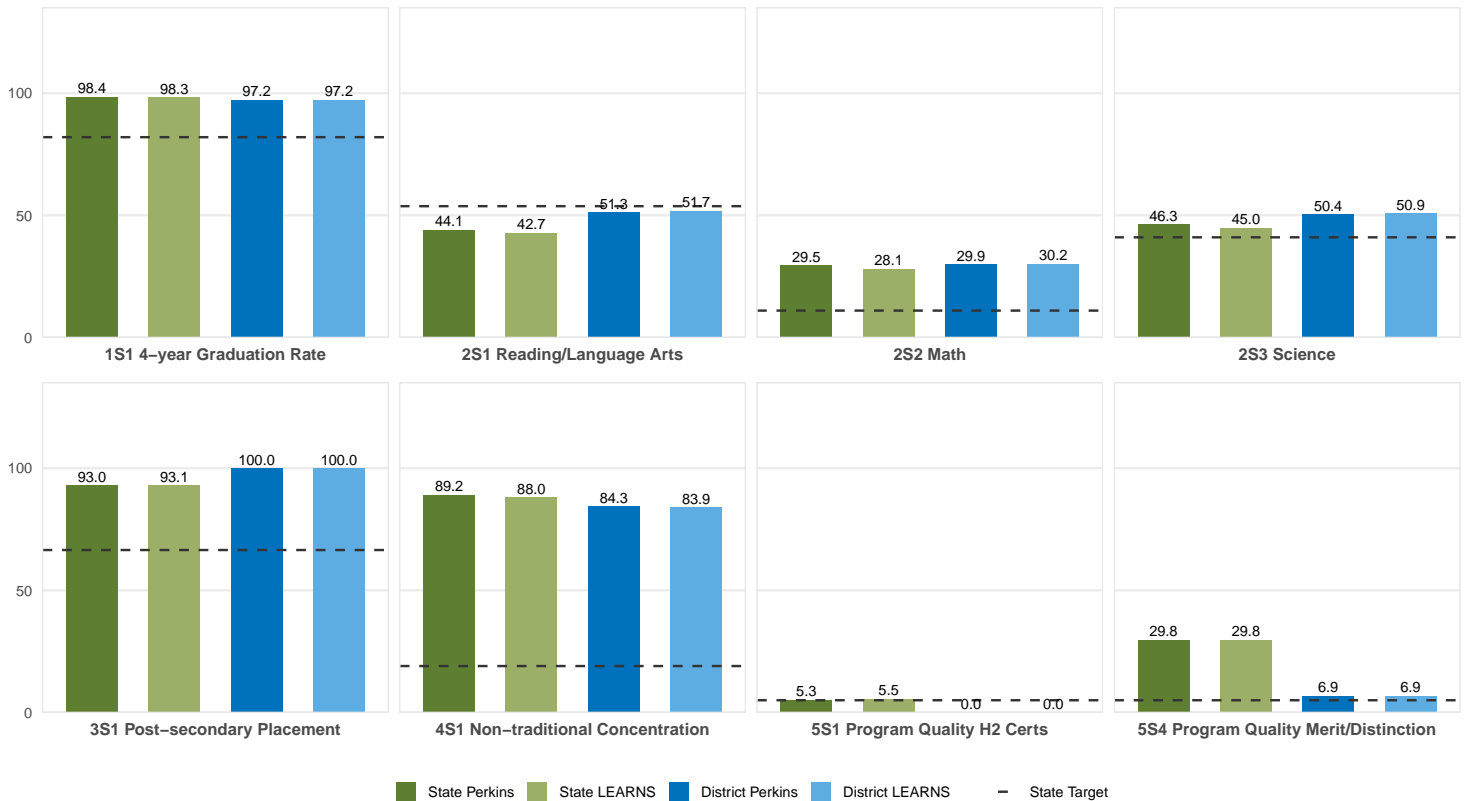

2025 CTE SUMMARY REPORT

JACKSON COUNTY SCHOOL DISTRICT

Enrollment includes Grades 8–12 students.

PERFORMANCE SCORES RELATIVE TO TARGETS

CTE Concentrators

A [comprehensive program report](#) is available for more detailed information on all performance measures.