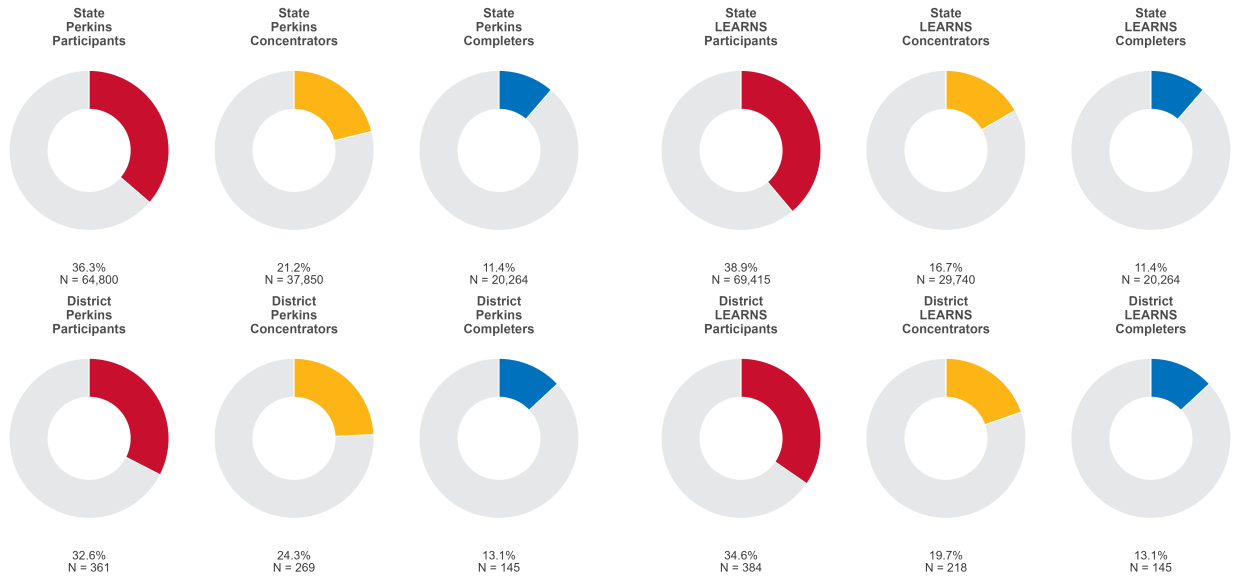

2025 CTE SUMMARY REPORT

PINE BLUFF SCHOOL DISTRICT

Enrollment includes Grades 8–12 students.

PERFORMANCE SCORES RELATIVE TO TARGETS

CTE Concentrators

A [comprehensive program report](#) is available for more detailed information on all performance measures.