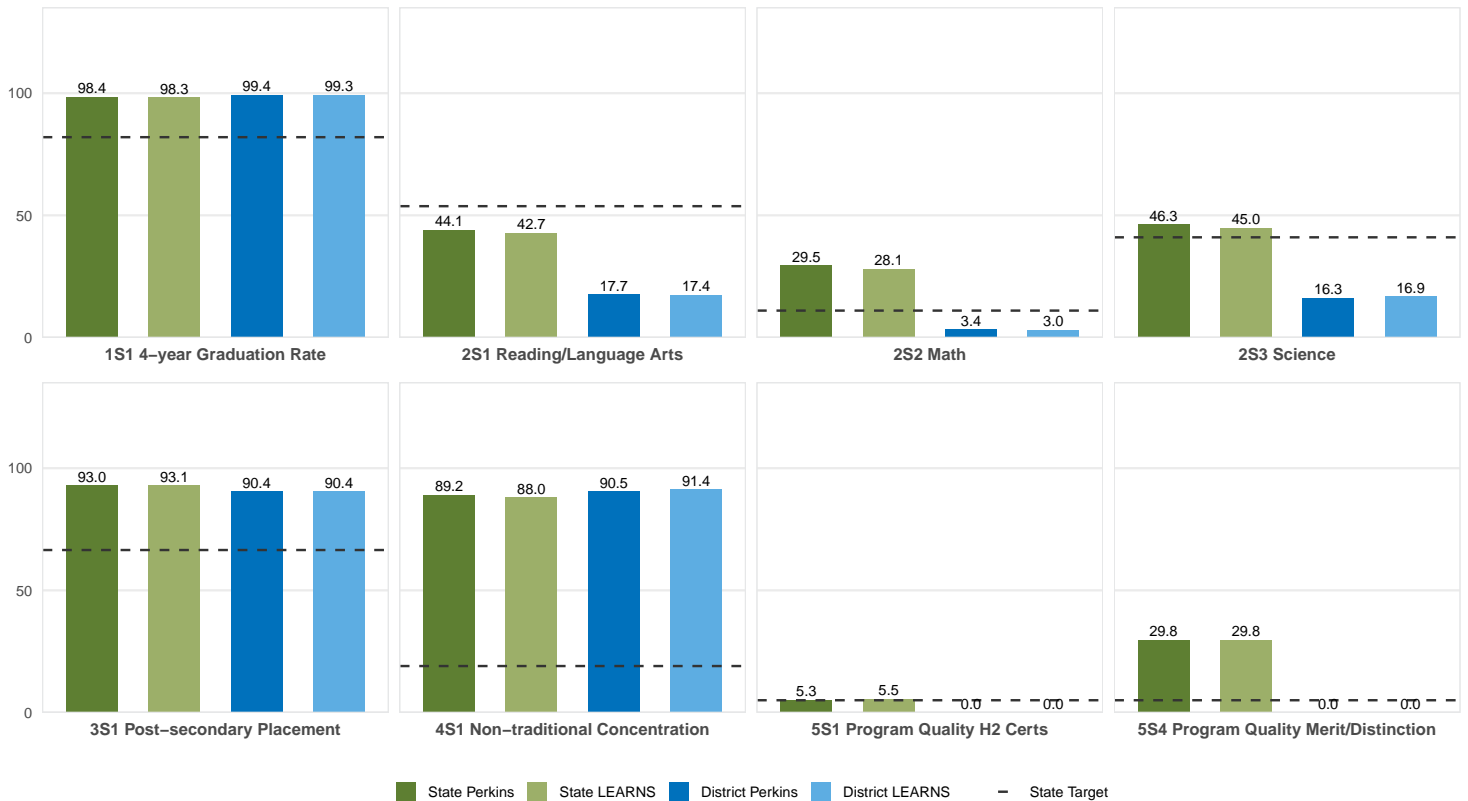

2025 CTE SUMMARY REPORT

PINE BLUFF SCHOOL DISTRICT

Enrollment includes Grades 8–12 students.

PERFORMANCE SCORES RELATIVE TO TARGETS

CTE Concentrators

A [comprehensive program report](#) is available for more detailed information on all performance measures.