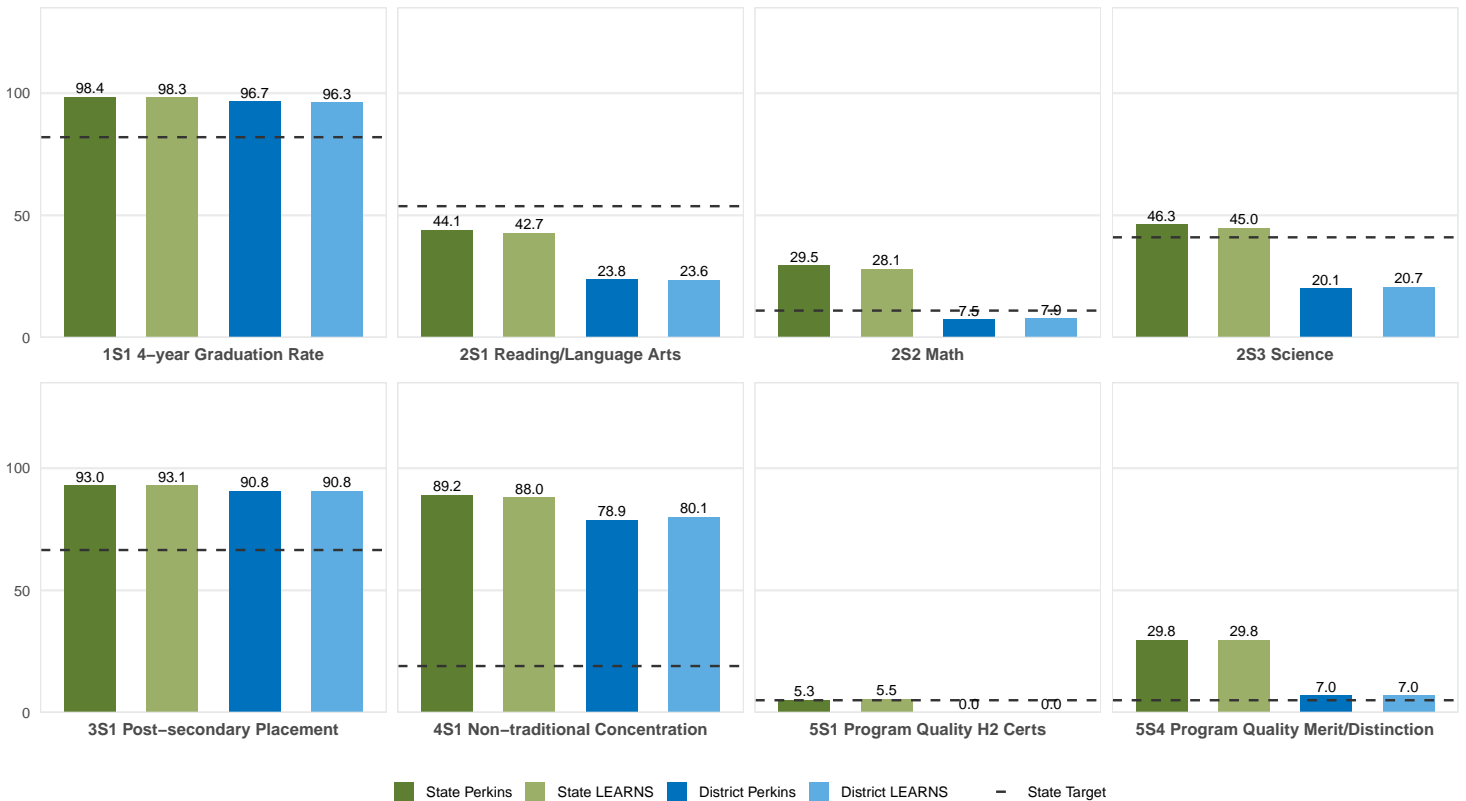

2025 CTE SUMMARY REPORT

WATSON CHAPEL SCHOOL DISTRICT

Enrollment includes Grades 8–12 students.

PERFORMANCE SCORES RELATIVE TO TARGETS

CTE Concentrators

A [comprehensive program report](#) is available for more detailed information on all performance measures.