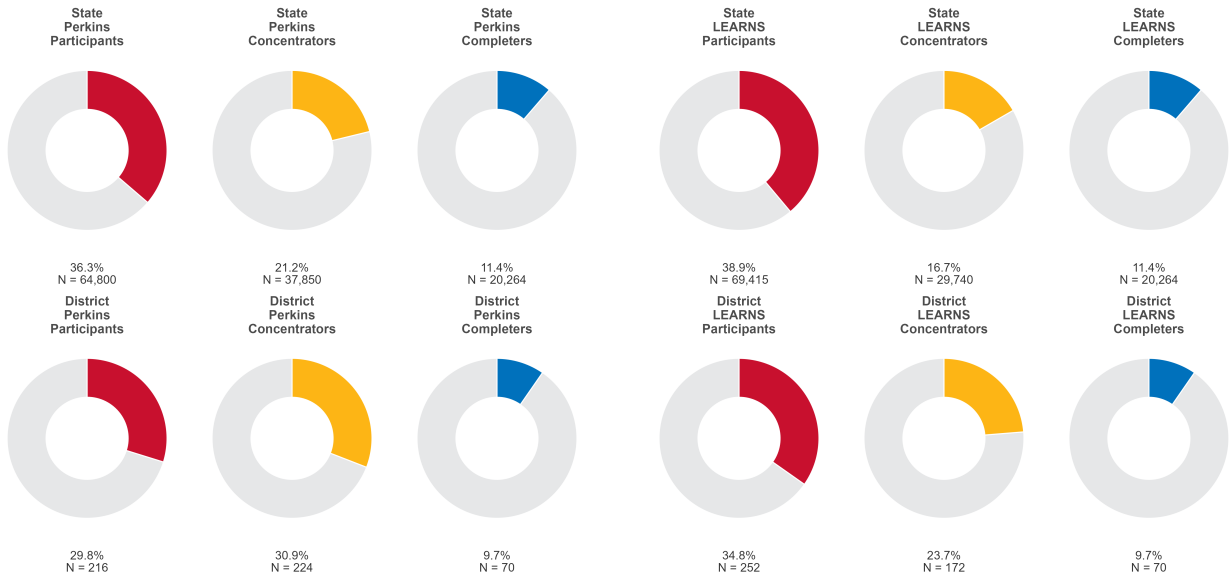

2025 CTE SUMMARY REPORT

WATSON CHAPEL SCHOOL DISTRICT

Enrollment includes Grades 8–12 students.

PERFORMANCE SCORES RELATIVE TO TARGETS

CTE Concentrators

A [comprehensive program report](#) is available for more detailed information on all performance measures.