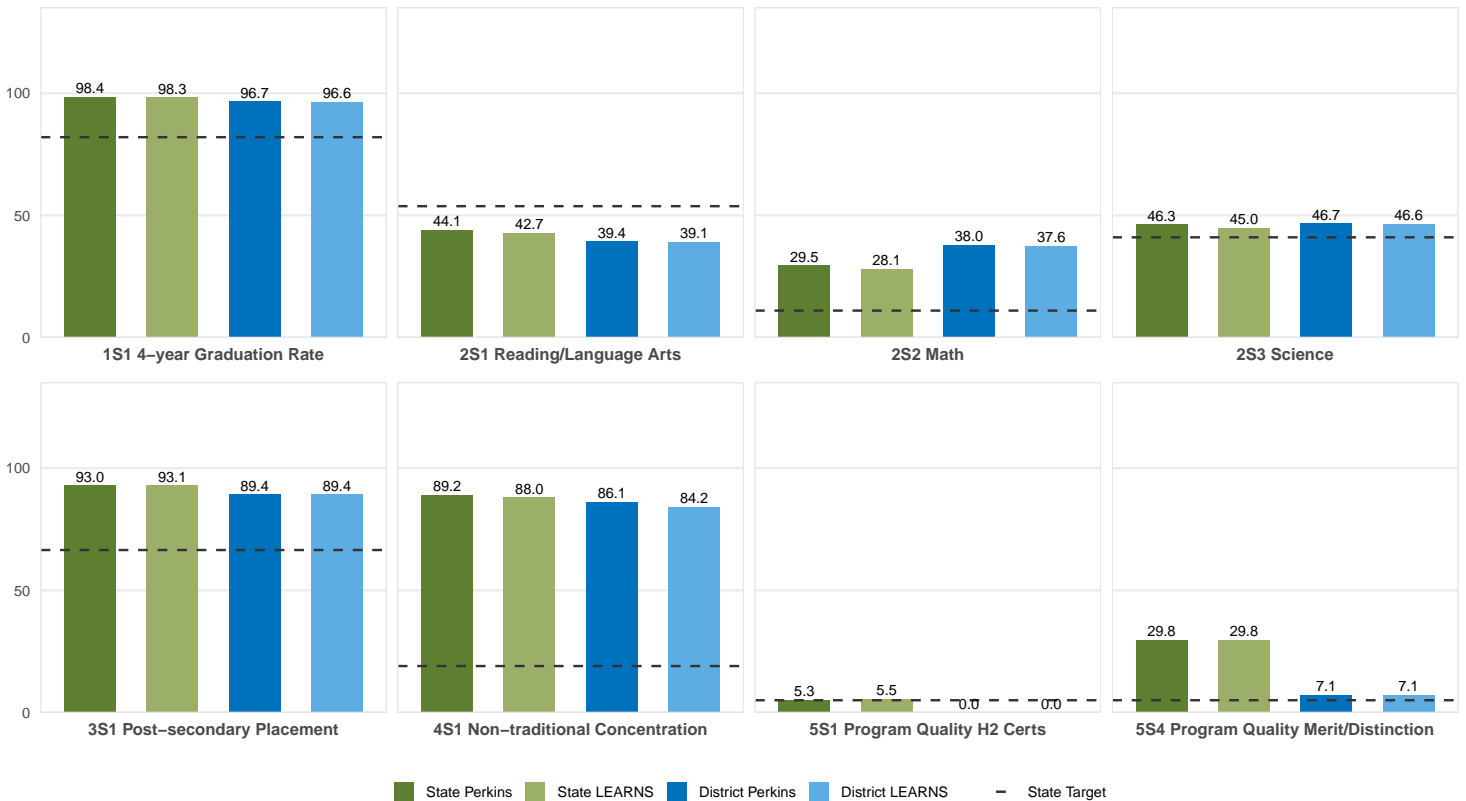

2025 CTE SUMMARY REPORT

LAMAR SCHOOL DISTRICT

Enrollment includes Grades 8–12 students.

PERFORMANCE SCORES RELATIVE TO TARGETS

CTE Concentrators

A [comprehensive program report](#) is available for more detailed information on all performance measures.