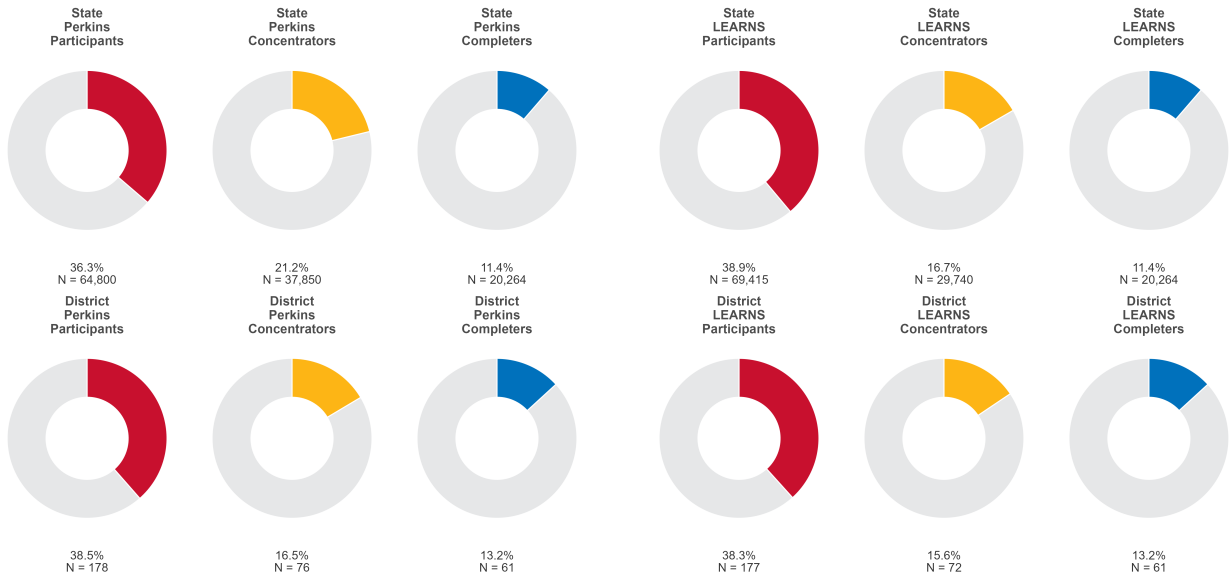

2025 CTE SUMMARY REPORT

LAMAR SCHOOL DISTRICT

Enrollment includes Grades 8–12 students.

PERFORMANCE SCORES RELATIVE TO TARGETS

CTE Concentrators

A [comprehensive program report](#) is available for more detailed information on all performance measures.