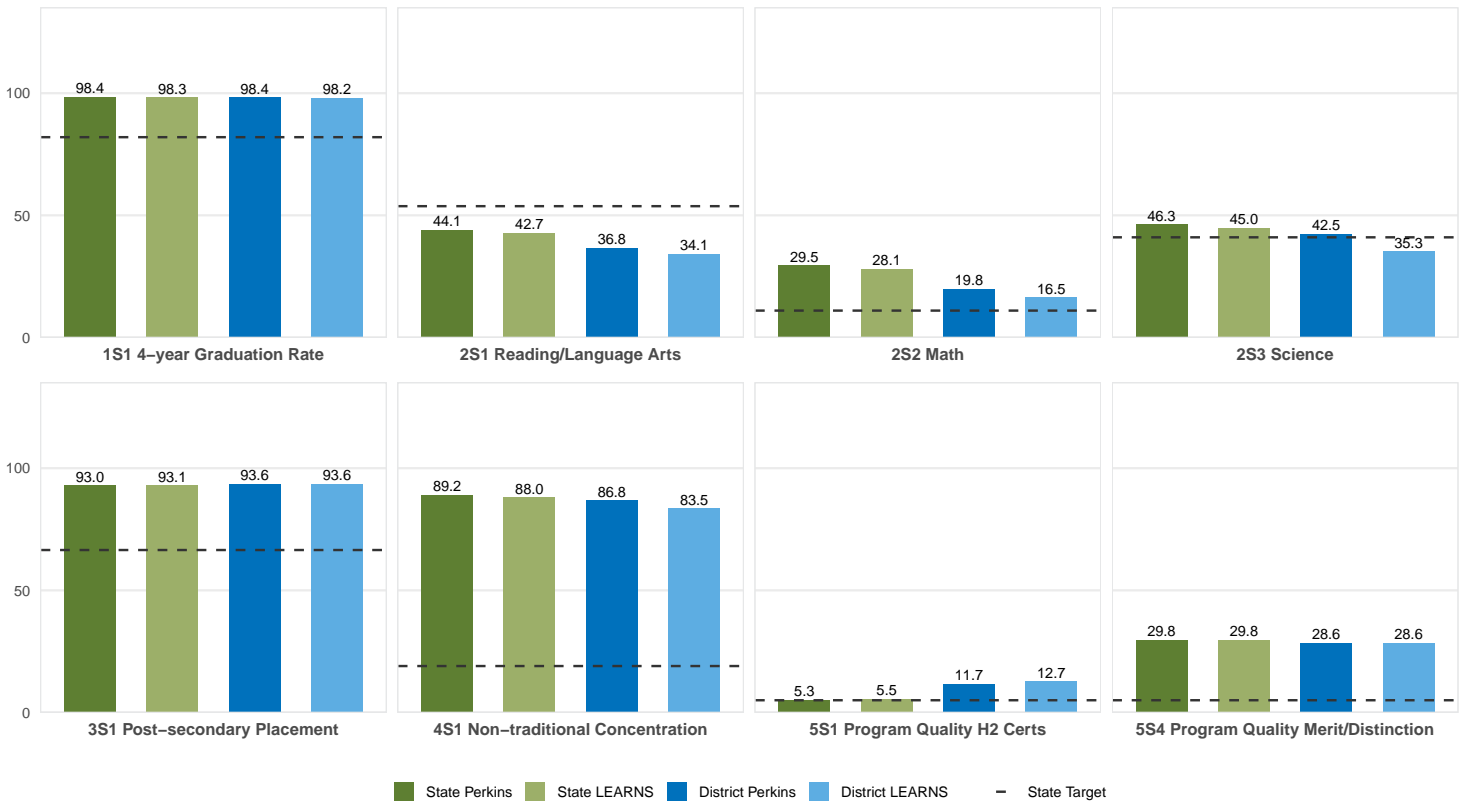

2025 CTE SUMMARY REPORT

HOXIE SCHOOL DISTRICT

Enrollment includes Grades 8–12 students.

PERFORMANCE SCORES RELATIVE TO TARGETS

CTE Concentrators

A [comprehensive program report](#) is available for more detailed information on all performance measures.