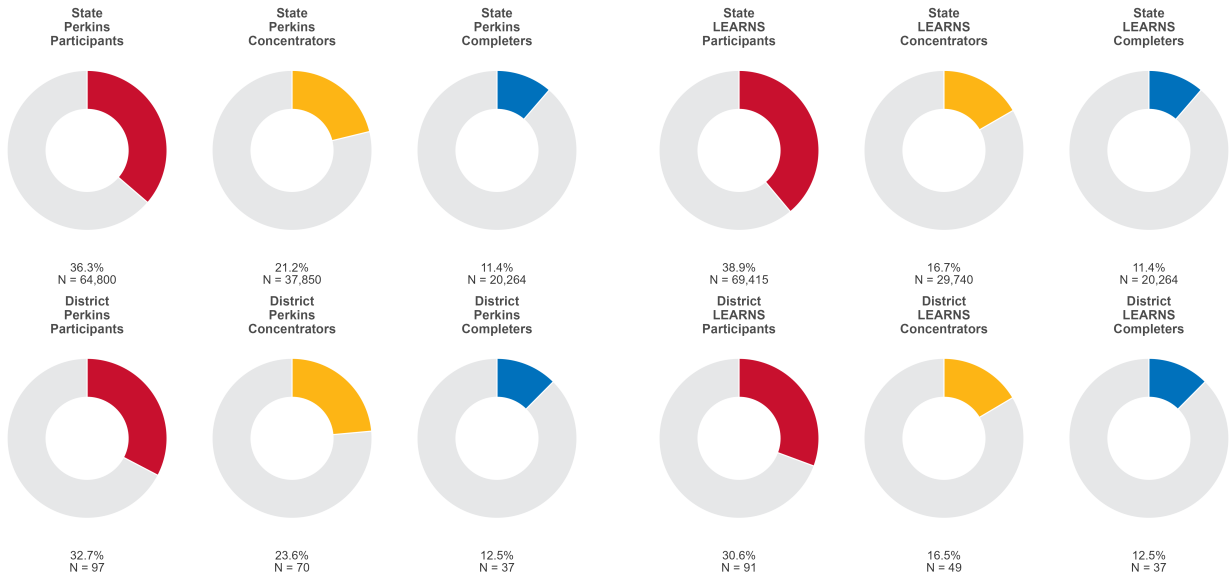

2025 CTE SUMMARY REPORT

HOXIE SCHOOL DISTRICT

Enrollment includes Grades 8–12 students.

PERFORMANCE SCORES RELATIVE TO TARGETS

CTE Concentrators

A [comprehensive program report](#) is available for more detailed information on all performance measures.