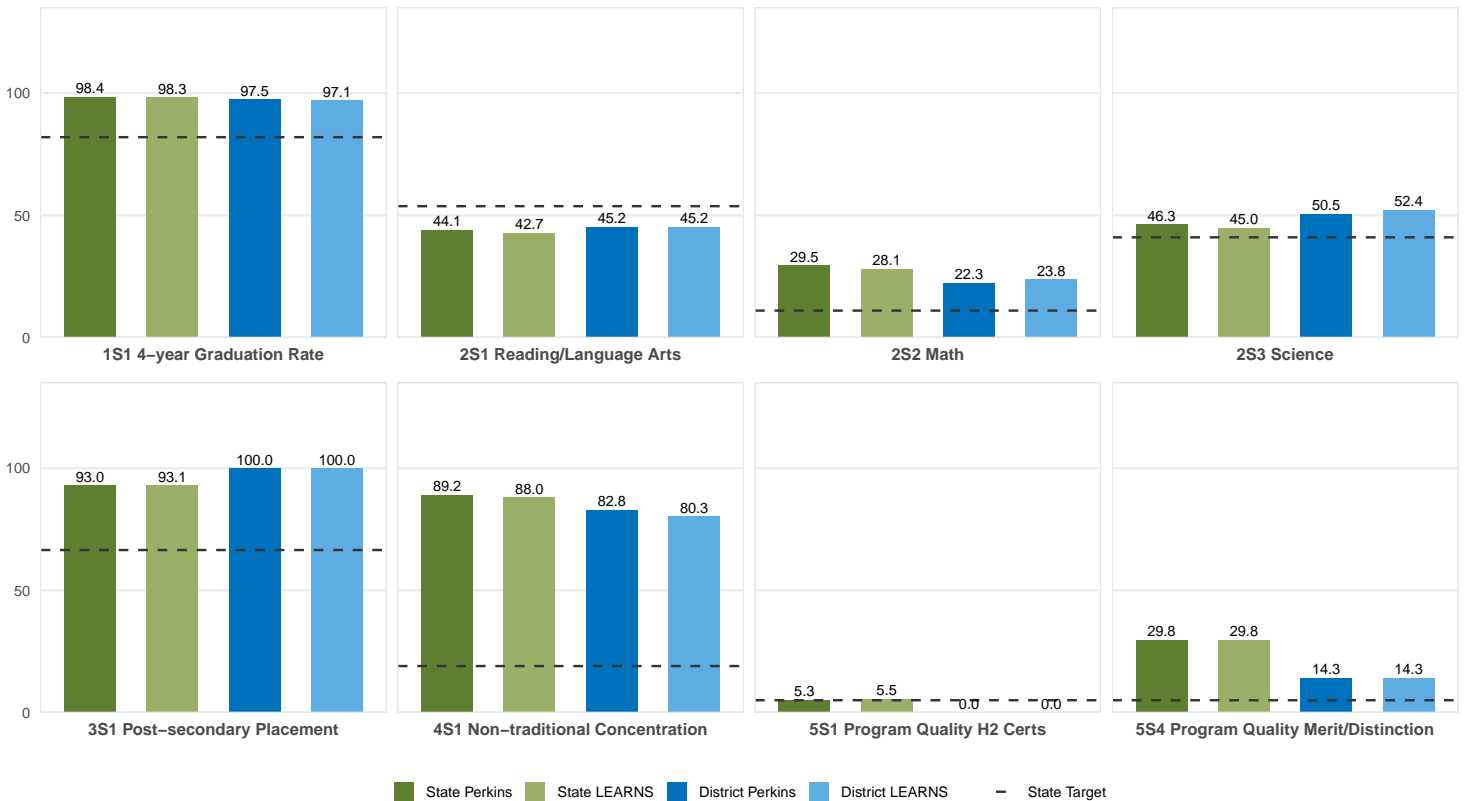

2025 CTE SUMMARY REPORT

LAWRENCE COUNTY SCHOOL DISTRICT

Enrollment includes Grades 8–12 students.

PERFORMANCE SCORES RELATIVE TO TARGETS

CTE Concentrators

A [comprehensive program report](#) is available for more detailed information on all performance measures.