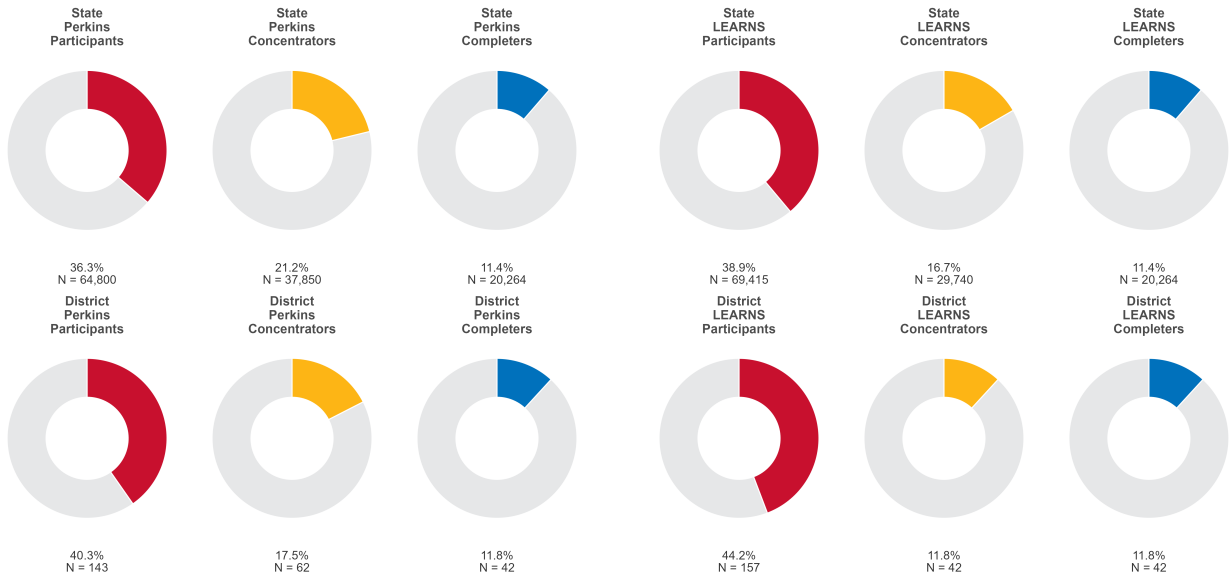

2025 CTE SUMMARY REPORT

LAWRENCE COUNTY SCHOOL DISTRICT

Enrollment includes Grades 8–12 students.

PERFORMANCE SCORES RELATIVE TO TARGETS

CTE Concentrators

A [comprehensive program report](#) is available for more detailed information on all performance measures.