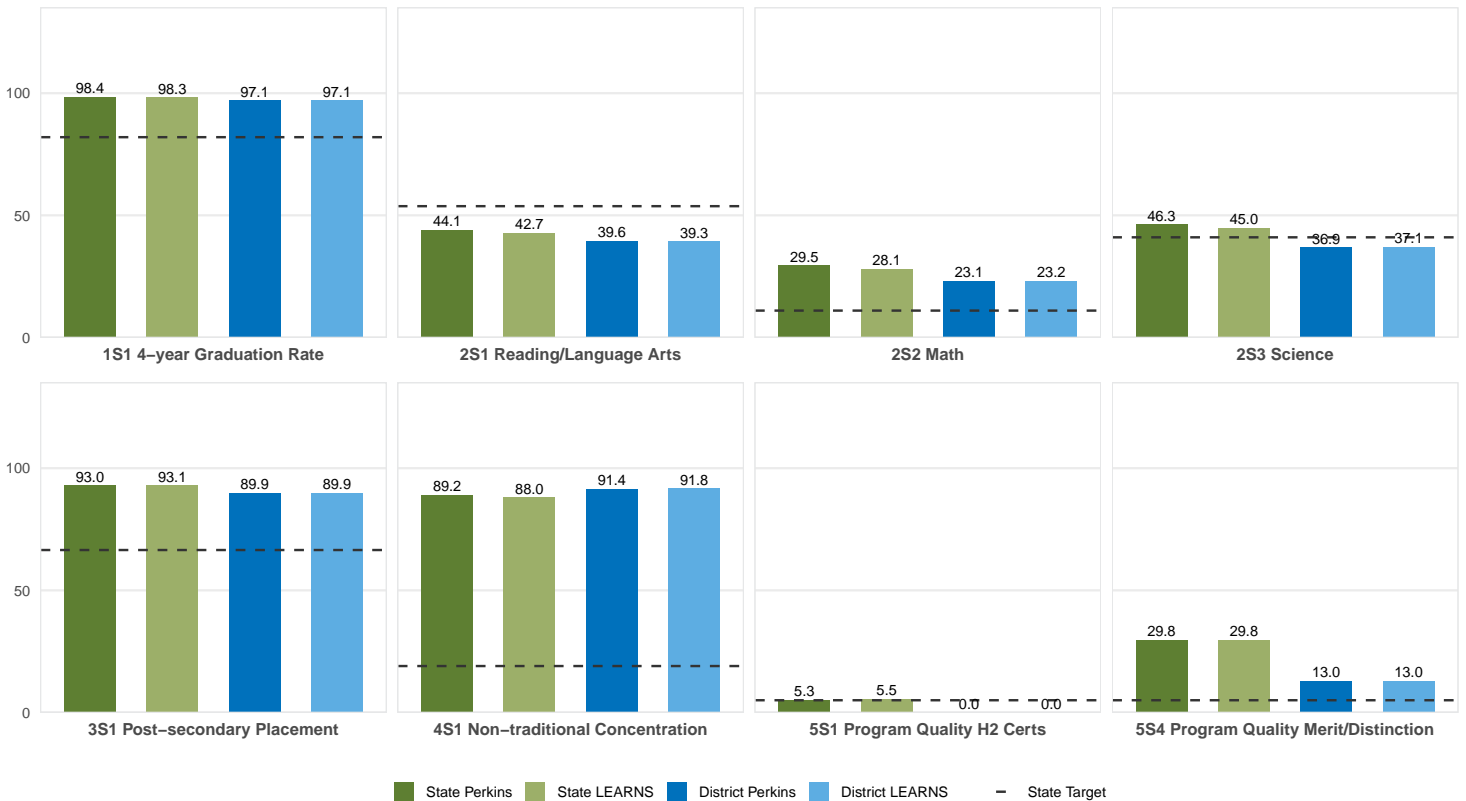

2025 CTE SUMMARY REPORT

STAR CITY SCHOOL DISTRICT

Enrollment includes Grades 8–12 students.

PERFORMANCE SCORES RELATIVE TO TARGETS

CTE Concentrators

A [comprehensive program report](#) is available for more detailed information on all performance measures.