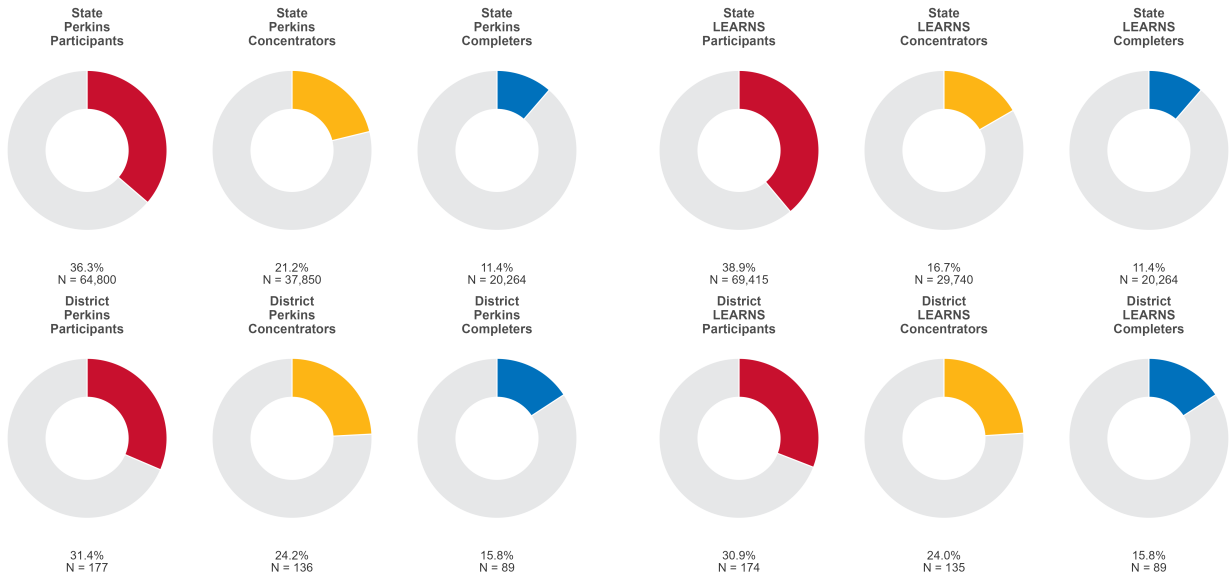

2025 CTE SUMMARY REPORT

STAR CITY SCHOOL DISTRICT

Enrollment includes Grades 8–12 students.

PERFORMANCE SCORES RELATIVE TO TARGETS

CTE Concentrators

A [comprehensive program report](#) is available for more detailed information on all performance measures.