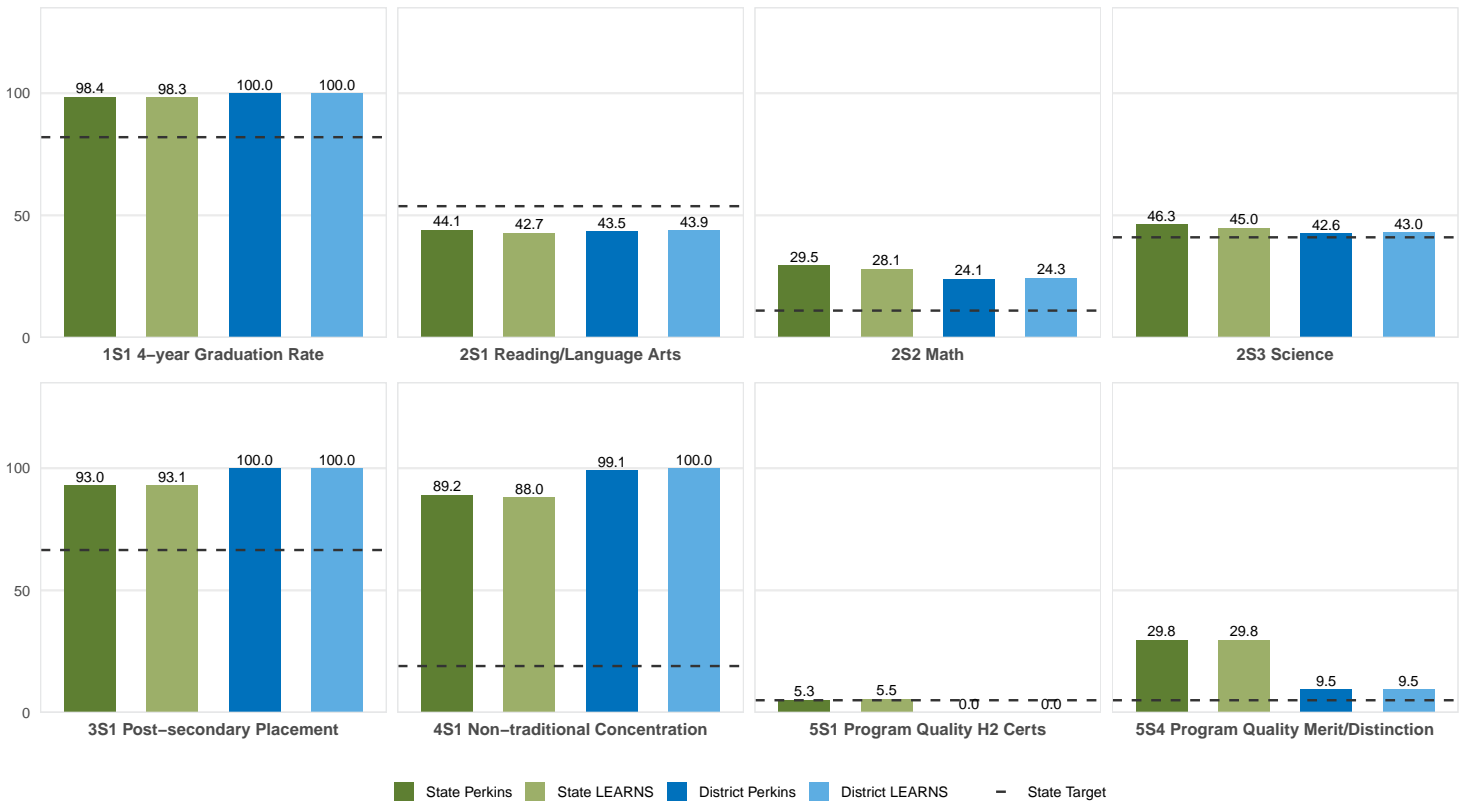

2025 CTE SUMMARY REPORT

SCRANTON SCHOOL DISTRICT

Enrollment includes Grades 8–12 students.

PERFORMANCE SCORES RELATIVE TO TARGETS

CTE Concentrators

A [comprehensive program report](#) is available for more detailed information on all performance measures.