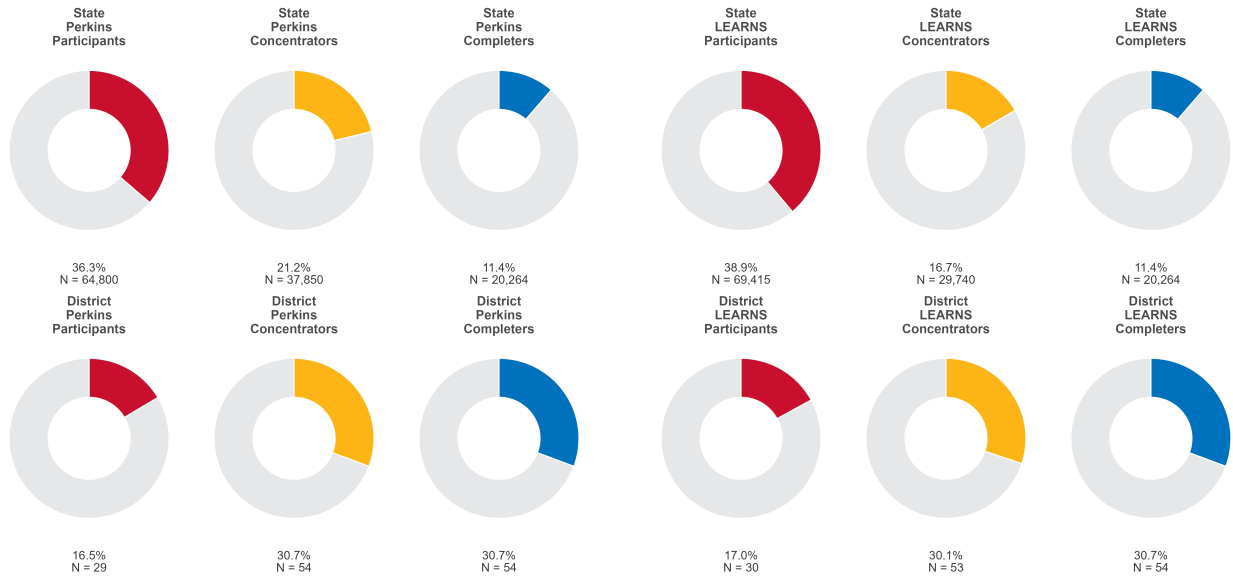

2025 CTE SUMMARY REPORT

SCRANTON SCHOOL DISTRICT

Enrollment includes Grades 8–12 students.

PERFORMANCE SCORES RELATIVE TO TARGETS

CTE Concentrators

A [comprehensive program report](#) is available for more detailed information on all performance measures.