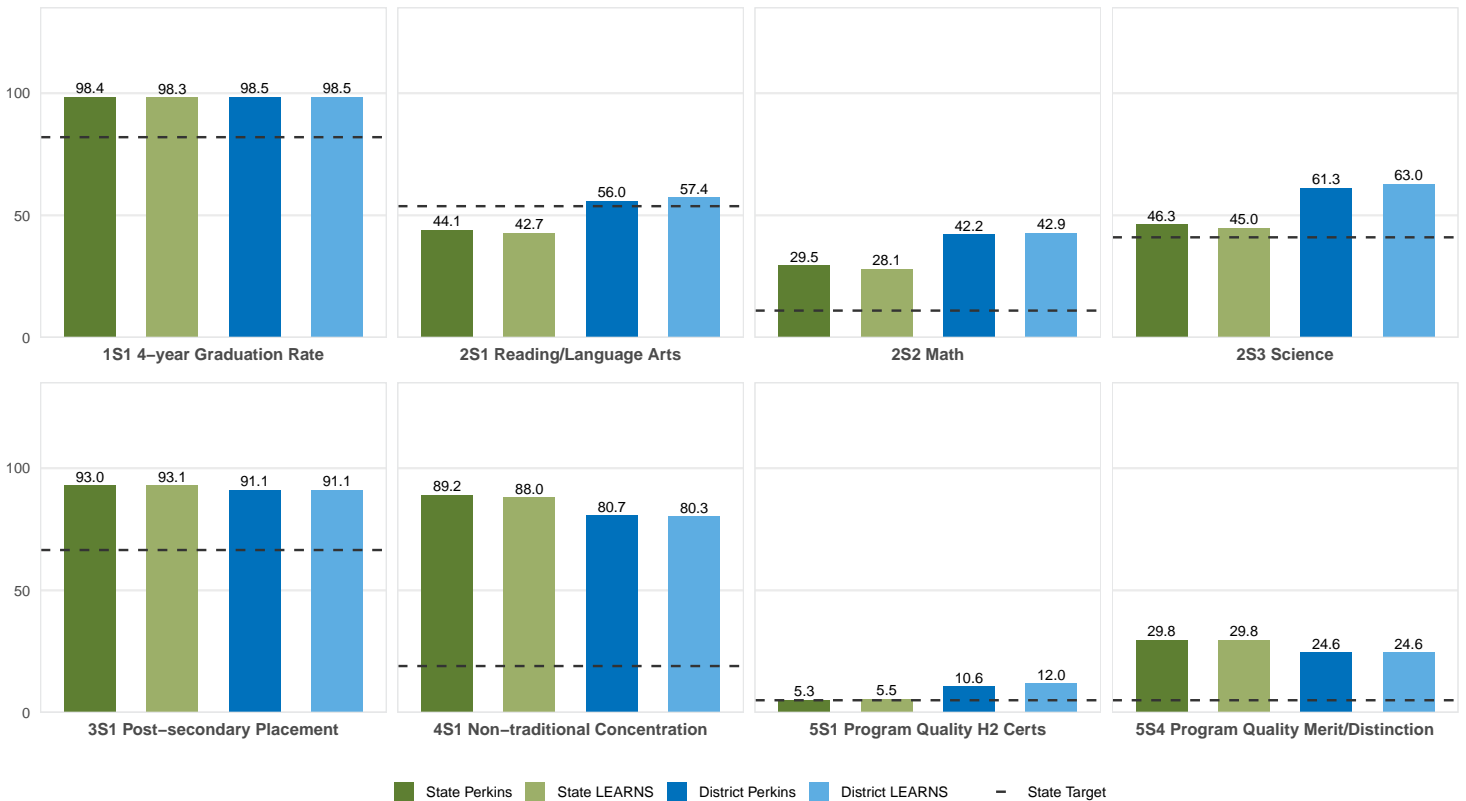

2025 CTE SUMMARY REPORT

CABOT SCHOOL DISTRICT

Enrollment includes Grades 8–12 students.

PERFORMANCE SCORES RELATIVE TO TARGETS

CTE Concentrators

A [comprehensive program report](#) is available for more detailed information on all performance measures.