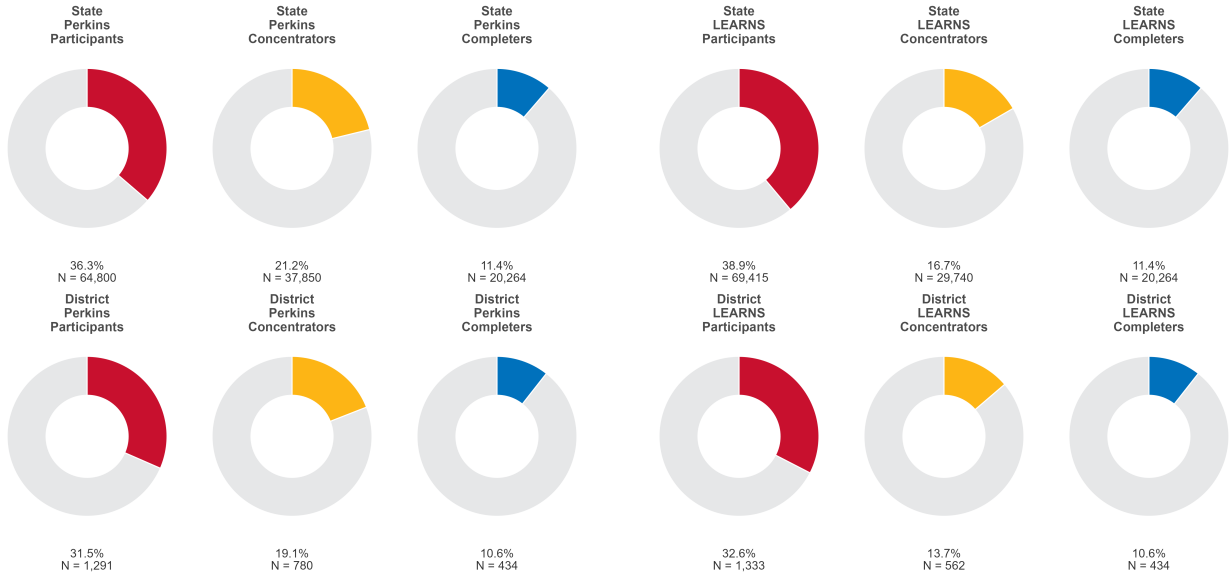

2025 CTE SUMMARY REPORT

CABOT SCHOOL DISTRICT

Enrollment includes Grades 8–12 students.

PERFORMANCE SCORES RELATIVE TO TARGETS

CTE Concentrators

A [comprehensive program report](#) is available for more detailed information on all performance measures.