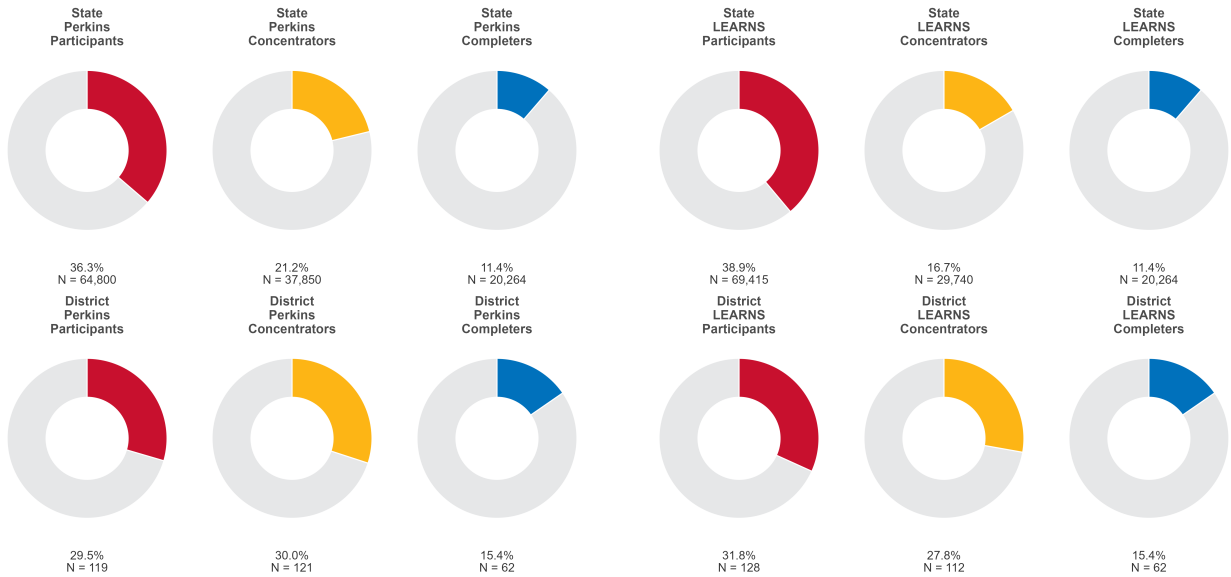

## YELLVILLE-SUMMIT SCHOOL DISTRICT

Enrollment includes Grades 8–12 students.

### PERFORMANCE SCORES RELATIVE TO TARGETS