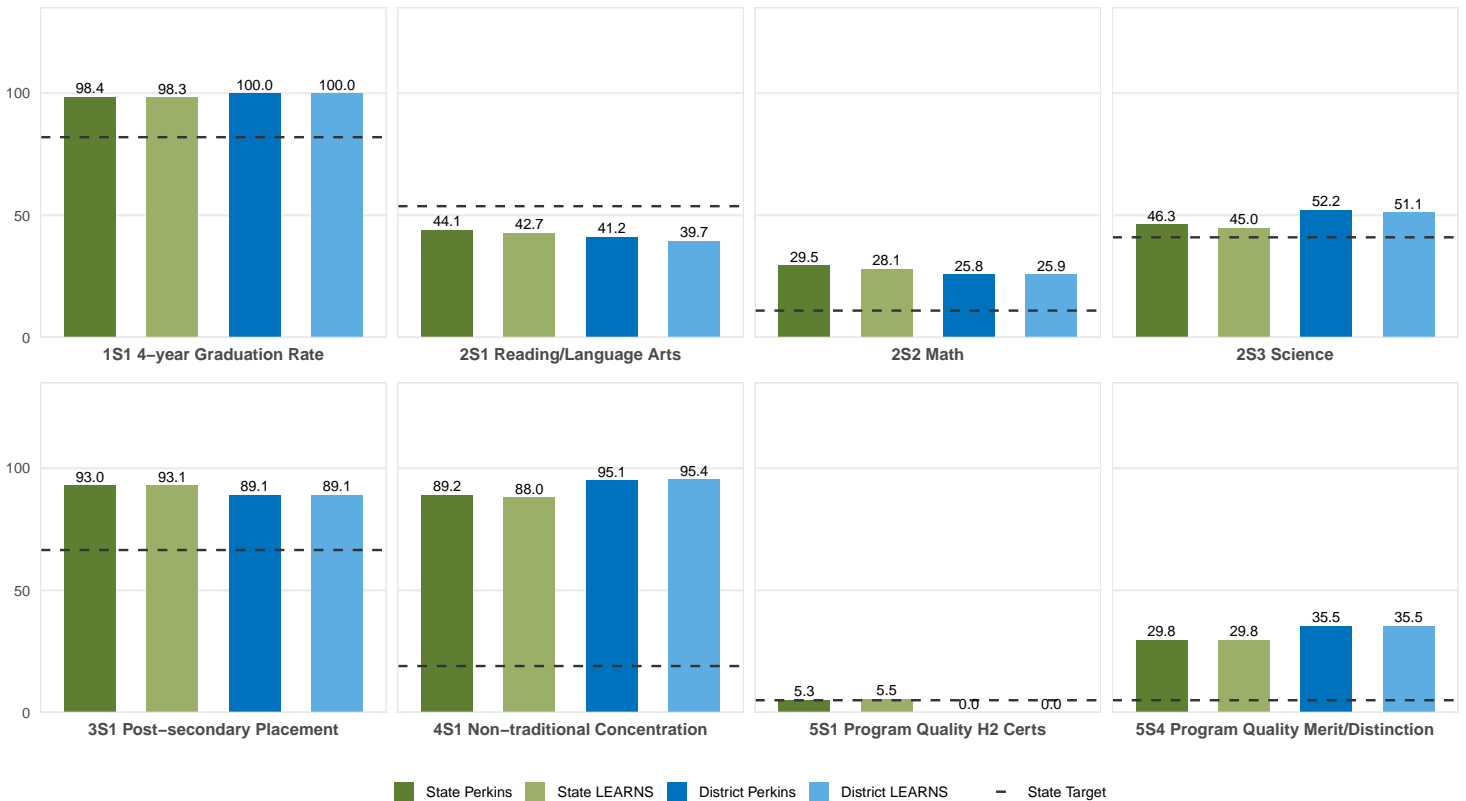

PERFORMANCE SCORES RELATIVE TO TARGETS

CTE Concentrators

A [comprehensive program report](#) is available for more detailed information on all performance measures.