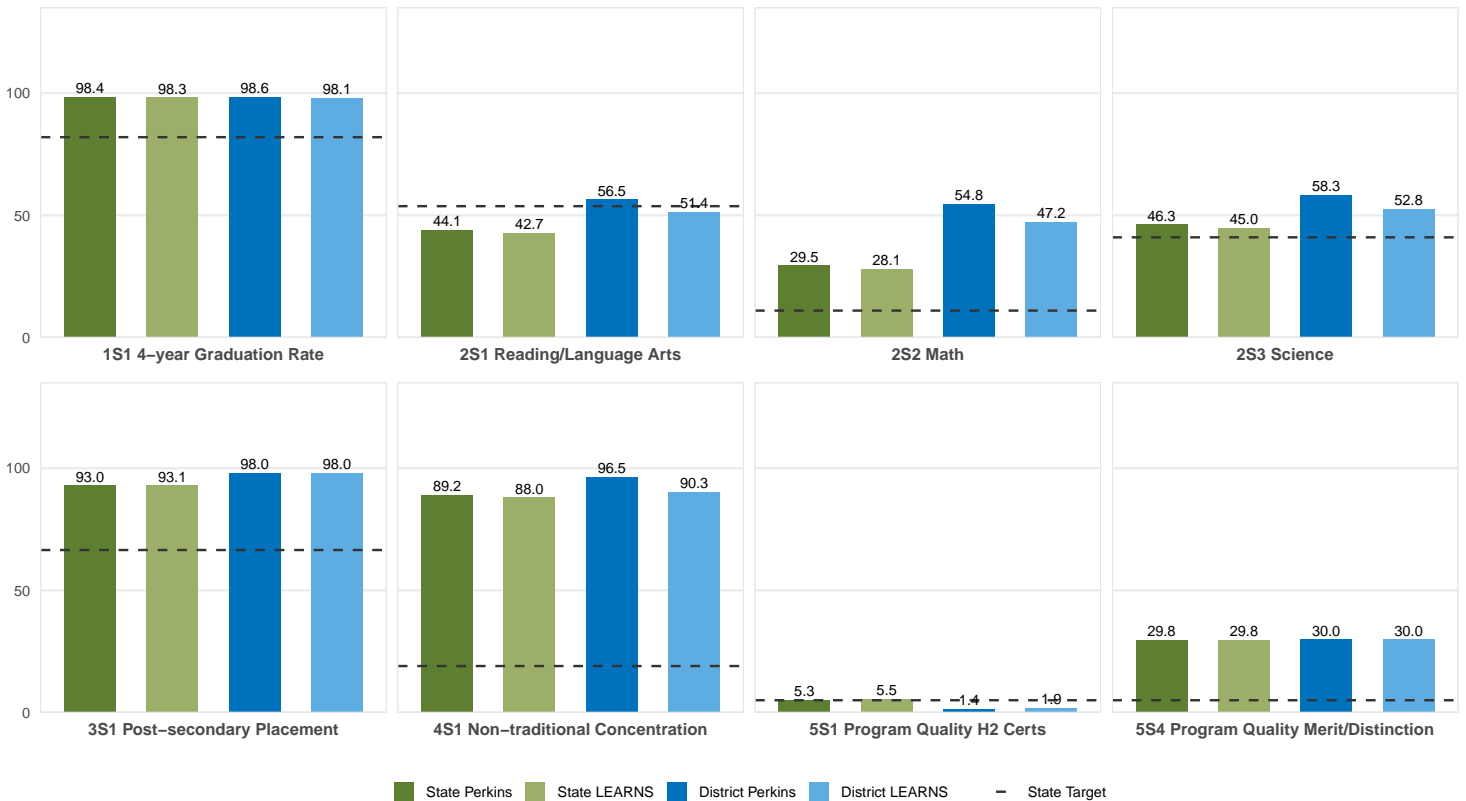

2025 CTE SUMMARY REPORT

GENOA CENTRAL SCHOOL DISTRICT

Enrollment includes Grades 8–12 students.

PERFORMANCE SCORES RELATIVE TO TARGETS

CTE Concentrators

A [comprehensive program report](#) is available for more detailed information on all performance measures.