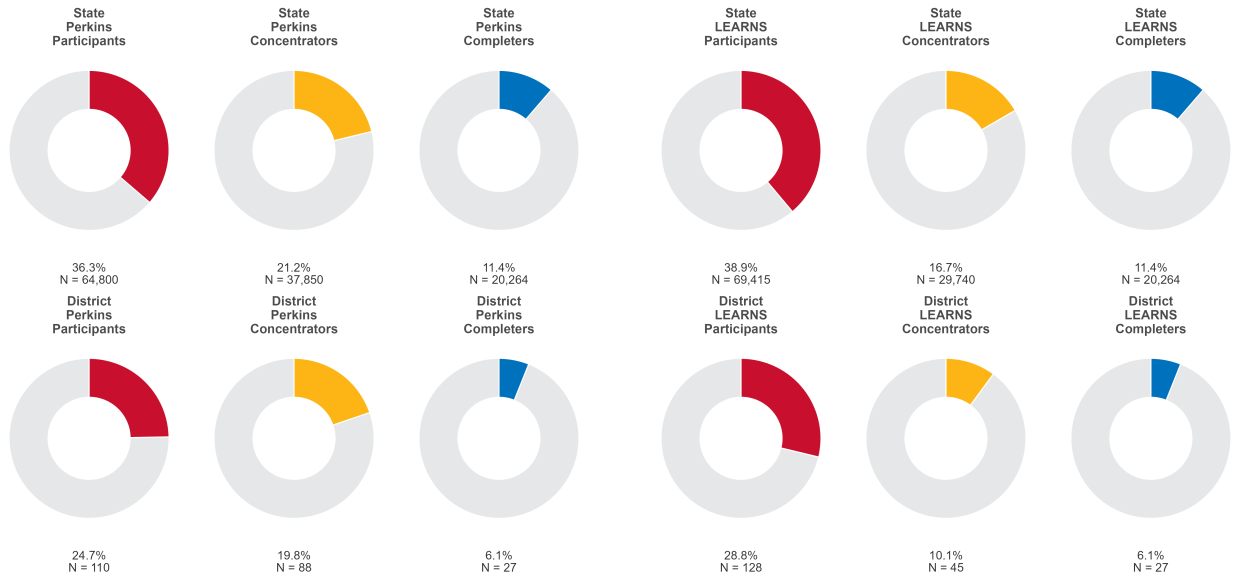

2025 CTE SUMMARY REPORT

GENOA CENTRAL SCHOOL DISTRICT

Enrollment includes Grades 8–12 students.

PERFORMANCE SCORES RELATIVE TO TARGETS

CTE Concentrators

A [comprehensive program report](#) is available for more detailed information on all performance measures.