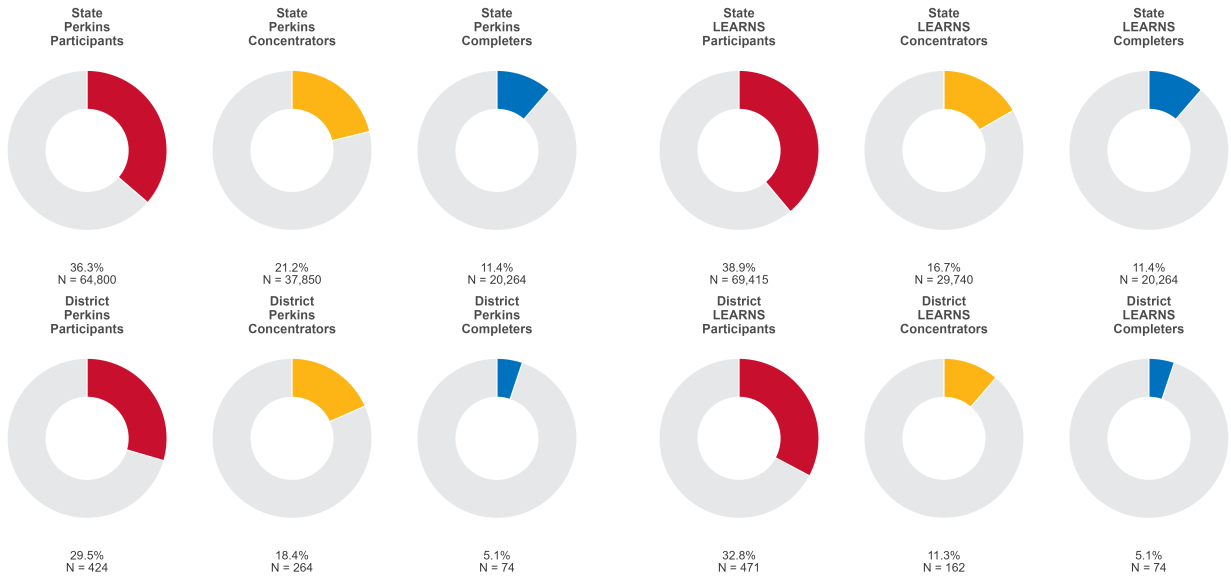

2025 CTE SUMMARY REPORT

TEXARKANA SCHOOL DISTRICT

Enrollment includes Grades 8–12 students.

PERFORMANCE SCORES RELATIVE TO TARGETS

CTE Concentrators

A [comprehensive program report](#) is available for more detailed information on all performance measures.