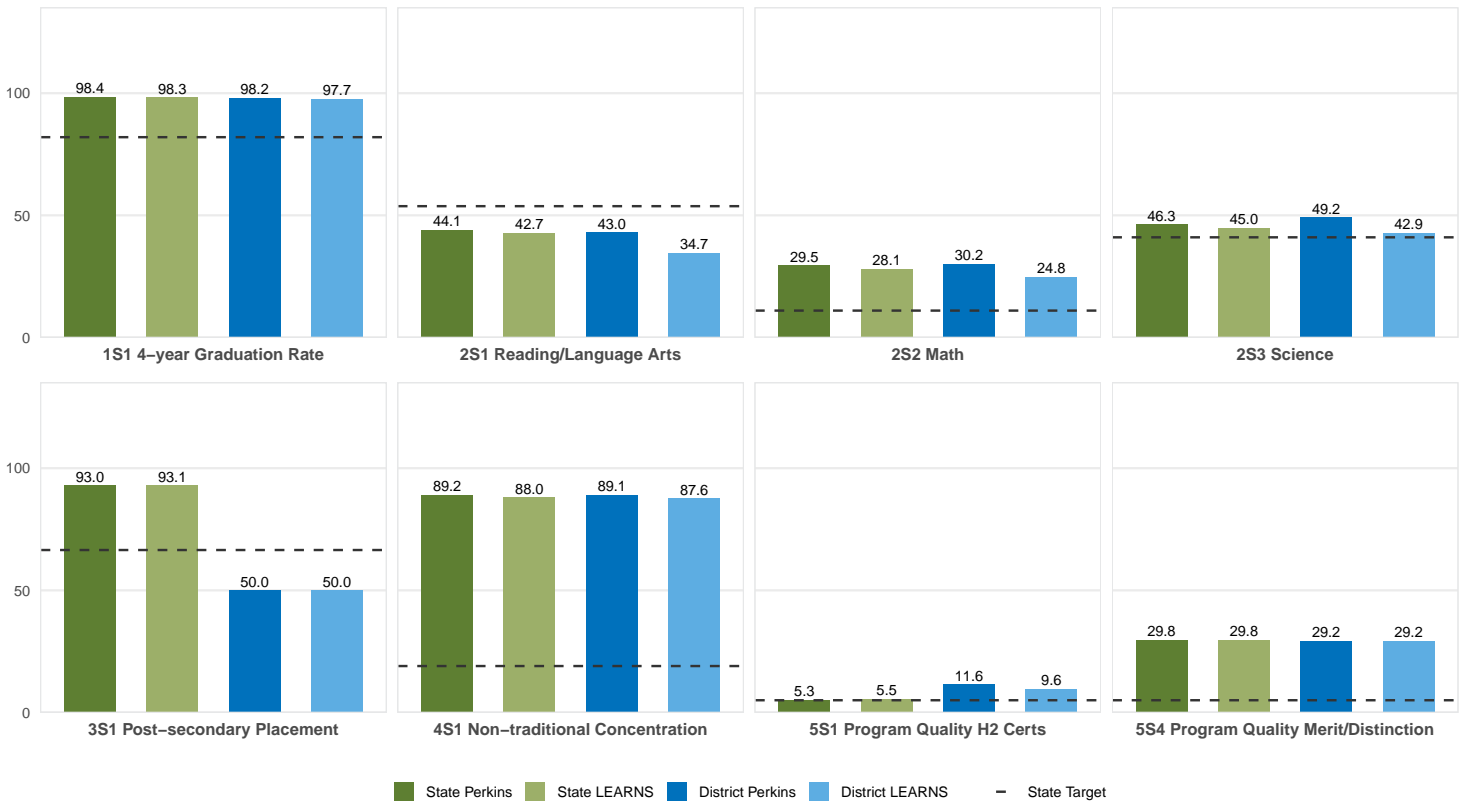

2025 CTE SUMMARY REPORT

TEXARKANA SCHOOL DISTRICT

Enrollment includes Grades 8–12 students.

PERFORMANCE SCORES RELATIVE TO TARGETS

CTE Concentrators

A [comprehensive program report](#) is available for more detailed information on all performance measures.