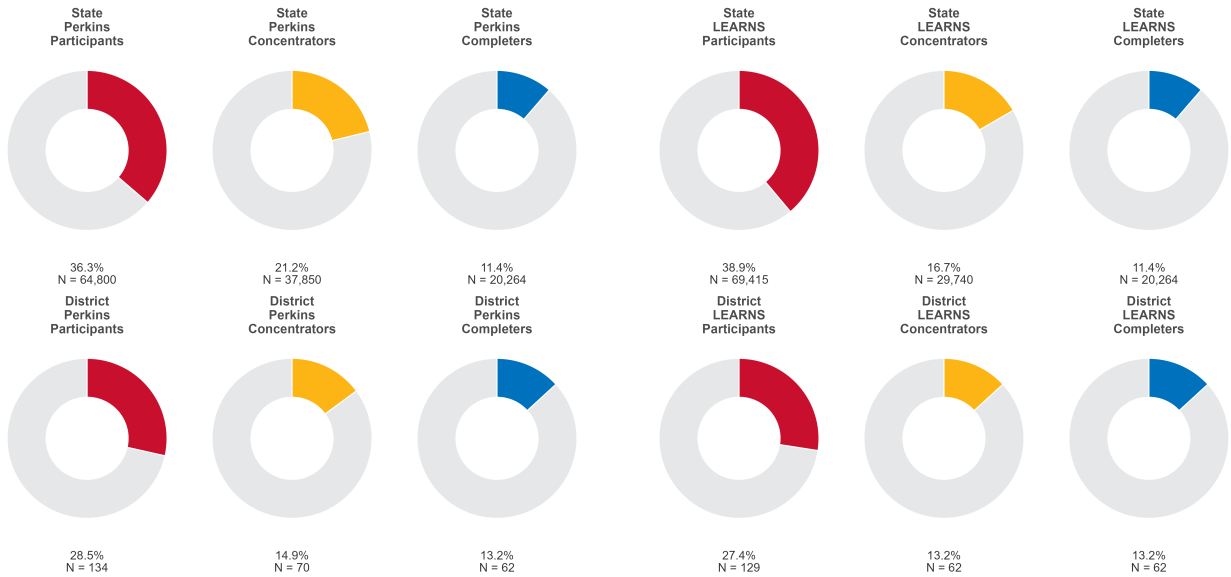

2025 CTE SUMMARY REPORT

BLYTHEVILLE SCHOOL DISTRICT

Enrollment includes Grades 8–12 students.

PERFORMANCE SCORES RELATIVE TO TARGETS

CTE Concentrators

A [comprehensive program report](#) is available for more detailed information on all performance measures.