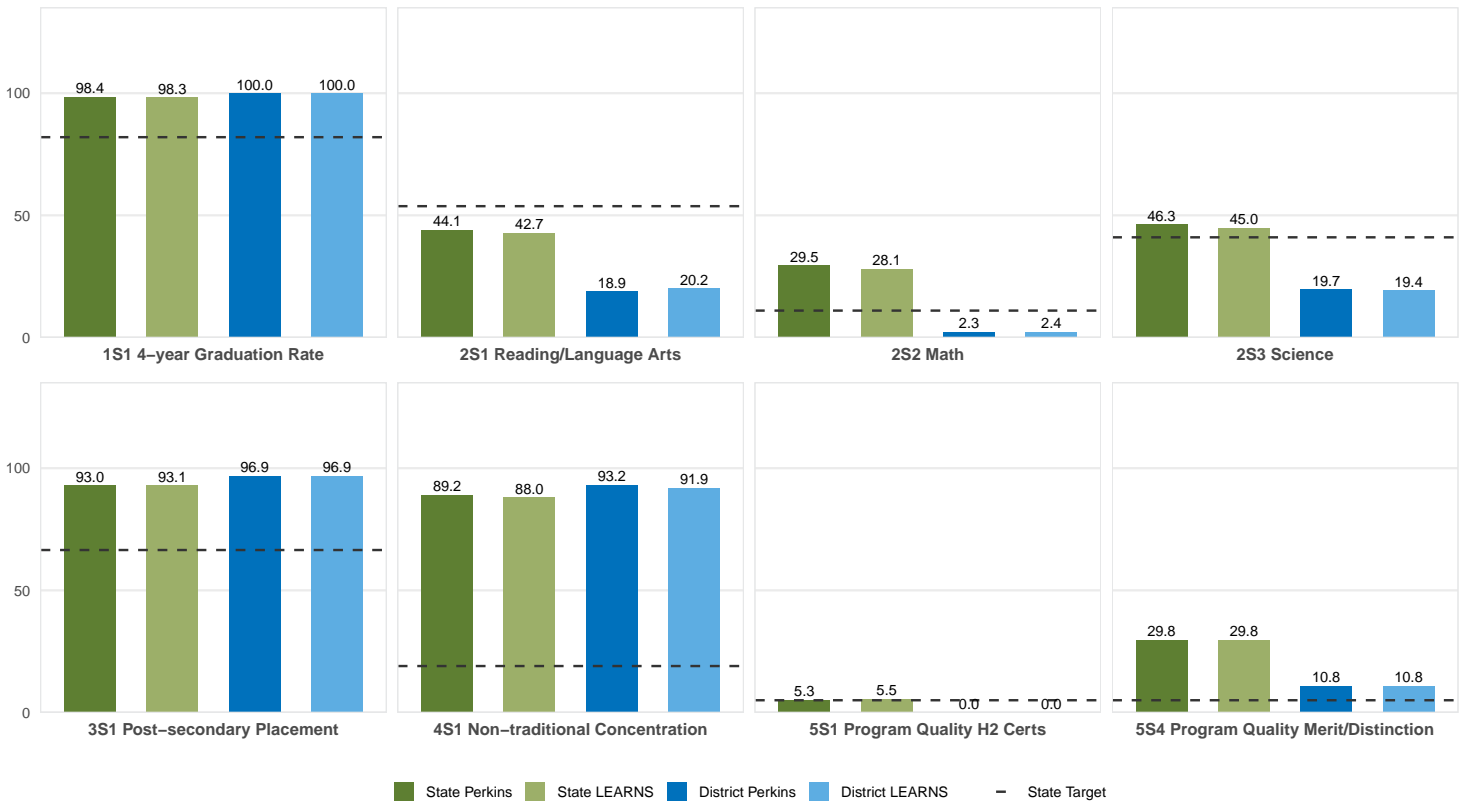

2025 CTE SUMMARY REPORT

BLYTHEVILLE SCHOOL DISTRICT

Enrollment includes Grades 8–12 students.

PERFORMANCE SCORES RELATIVE TO TARGETS

CTE Concentrators

A [comprehensive program report](#) is available for more detailed information on all performance measures.