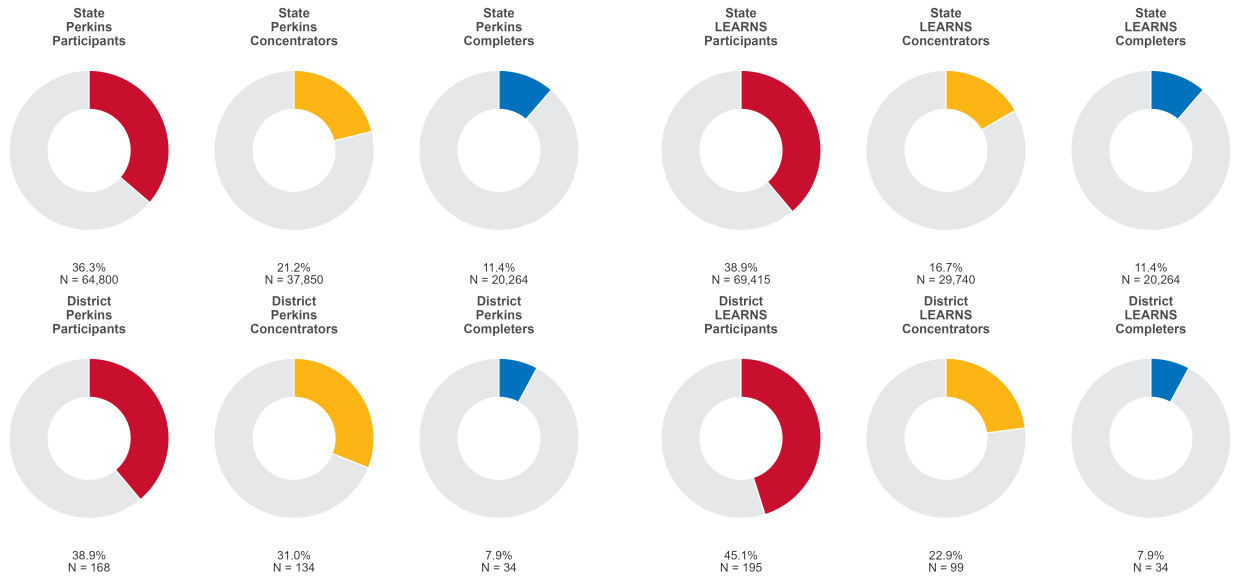

2025 CTE SUMMARY REPORT

RIVERCREST SCHOOL DISTRICT

Enrollment includes Grades 8–12 students.

PERFORMANCE SCORES RELATIVE TO TARGETS

CTE Concentrators

A [comprehensive program report](#) is available for more detailed information on all performance measures.