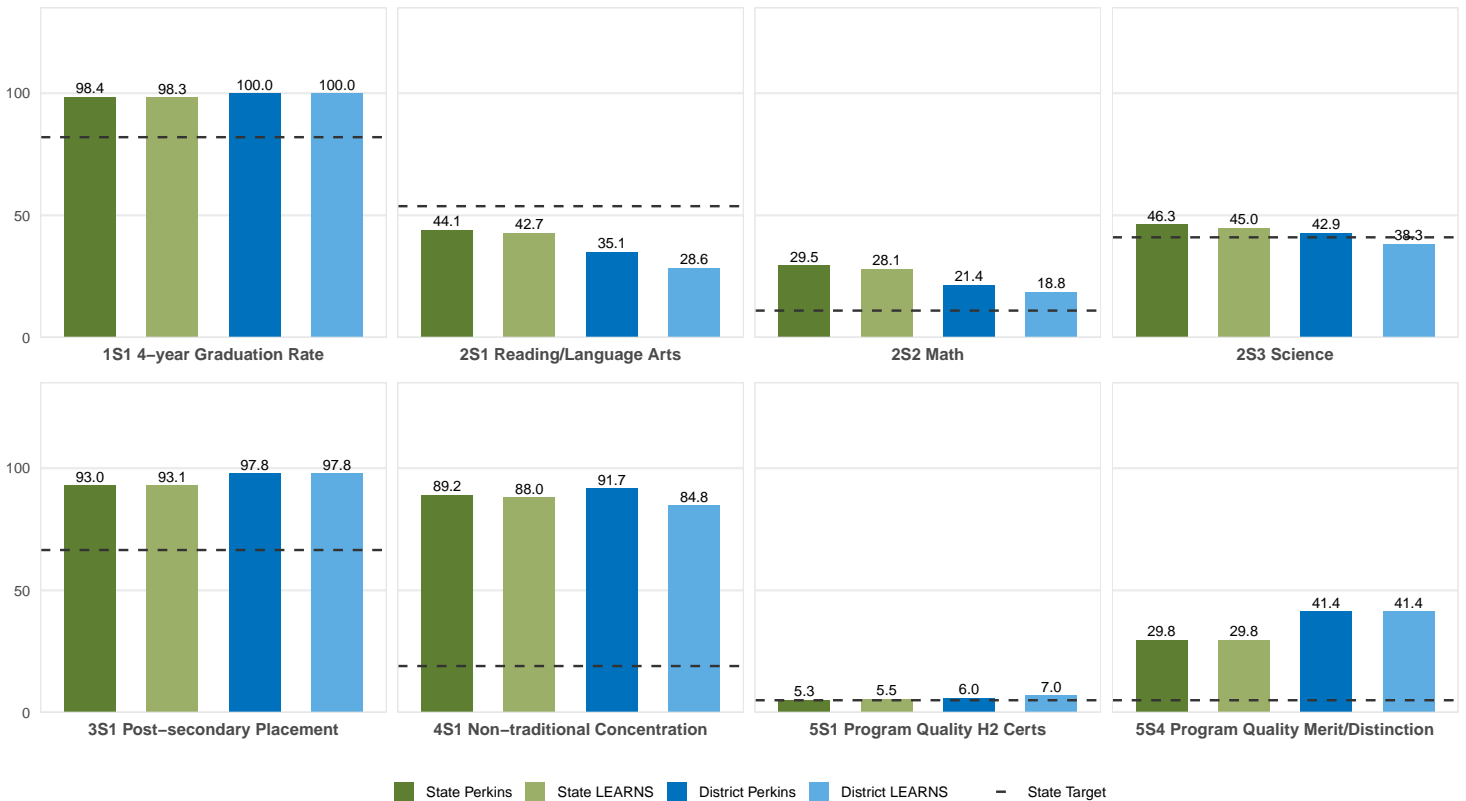

2025 CTE SUMMARY REPORT

RIVERCREST SCHOOL DISTRICT

Enrollment includes Grades 8–12 students.

PERFORMANCE SCORES RELATIVE TO TARGETS

CTE Concentrators

A [comprehensive program report](#) is available for more detailed information on all performance measures.