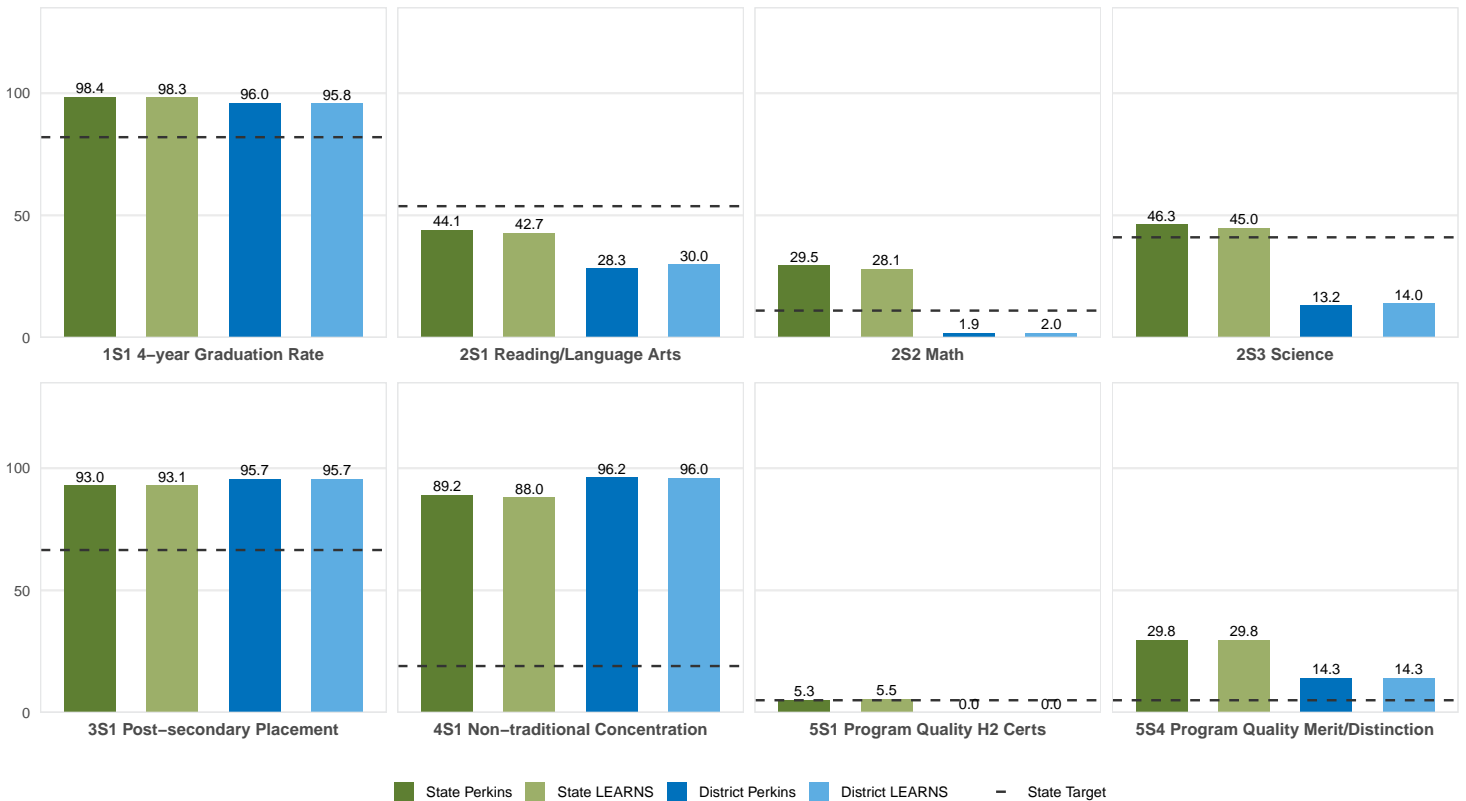

2025 CTE SUMMARY REPORT

BRINKLEY SCHOOL DISTRICT

Enrollment includes Grades 8–12 students.

PERFORMANCE SCORES RELATIVE TO TARGETS

CTE Concentrators

A [comprehensive program report](#) is available for more detailed information on all performance measures.