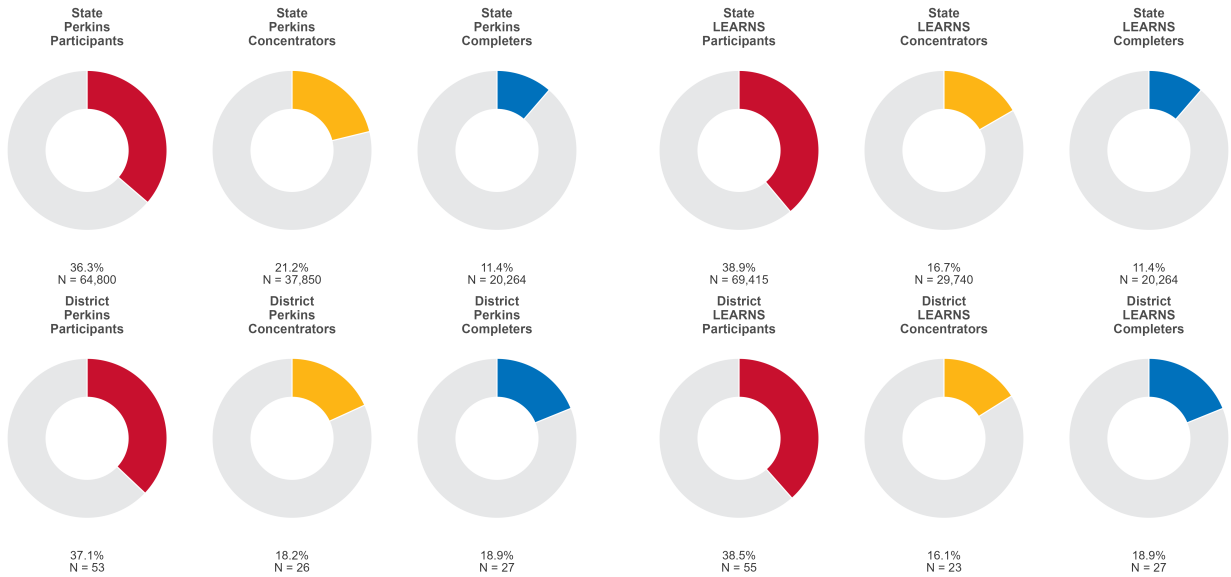

2025 CTE SUMMARY REPORT

BRINKLEY SCHOOL DISTRICT

Enrollment includes Grades 8–12 students.

PERFORMANCE SCORES RELATIVE TO TARGETS

CTE Concentrators

A [comprehensive program report](#) is available for more detailed information on all performance measures.