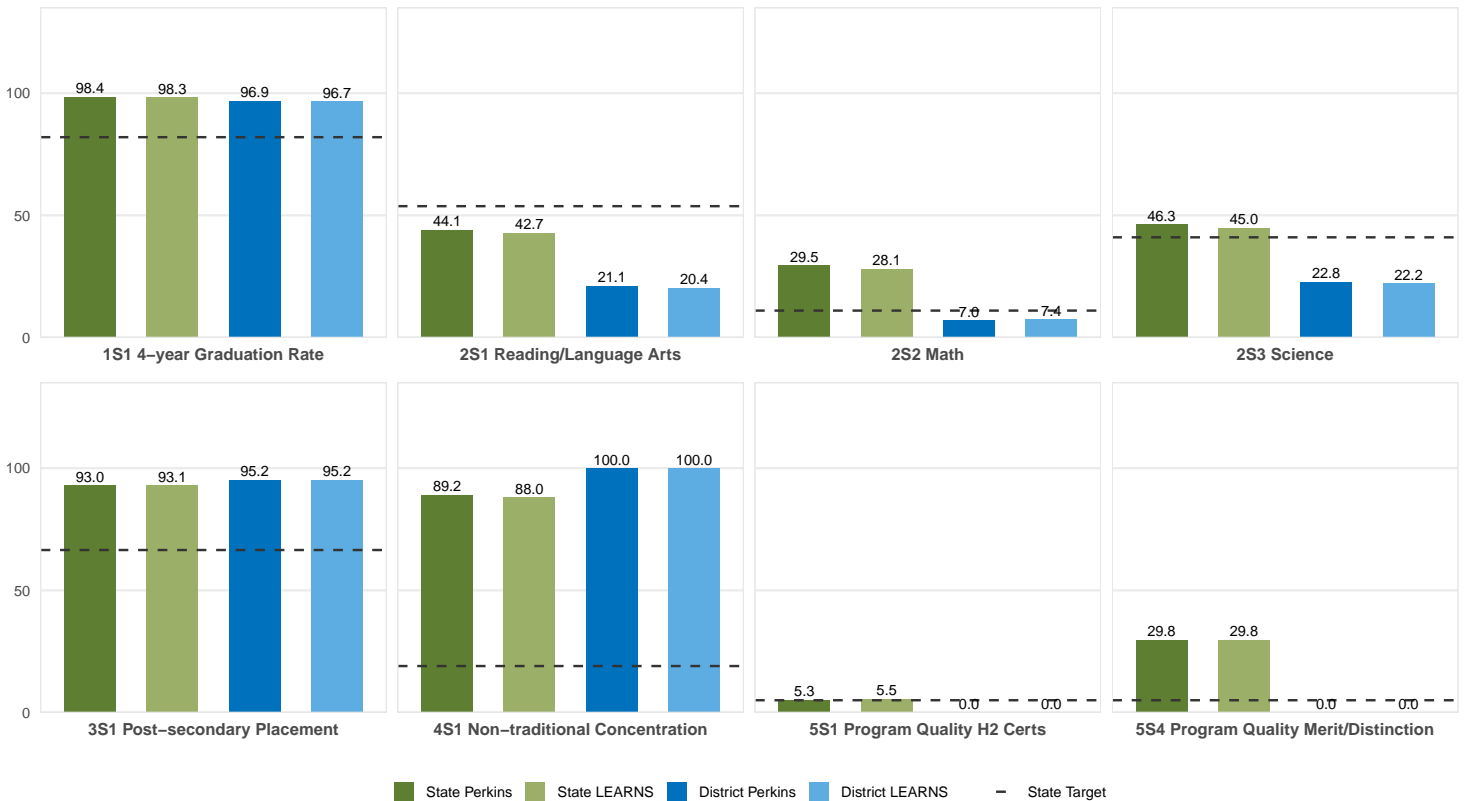

2025 CTE SUMMARY REPORT

CLARENDON SCHOOL DISTRICT

Enrollment includes Grades 8–12 students.

PERFORMANCE SCORES RELATIVE TO TARGETS

CTE Concentrators

A [comprehensive program report](#) is available for more detailed information on all performance measures.