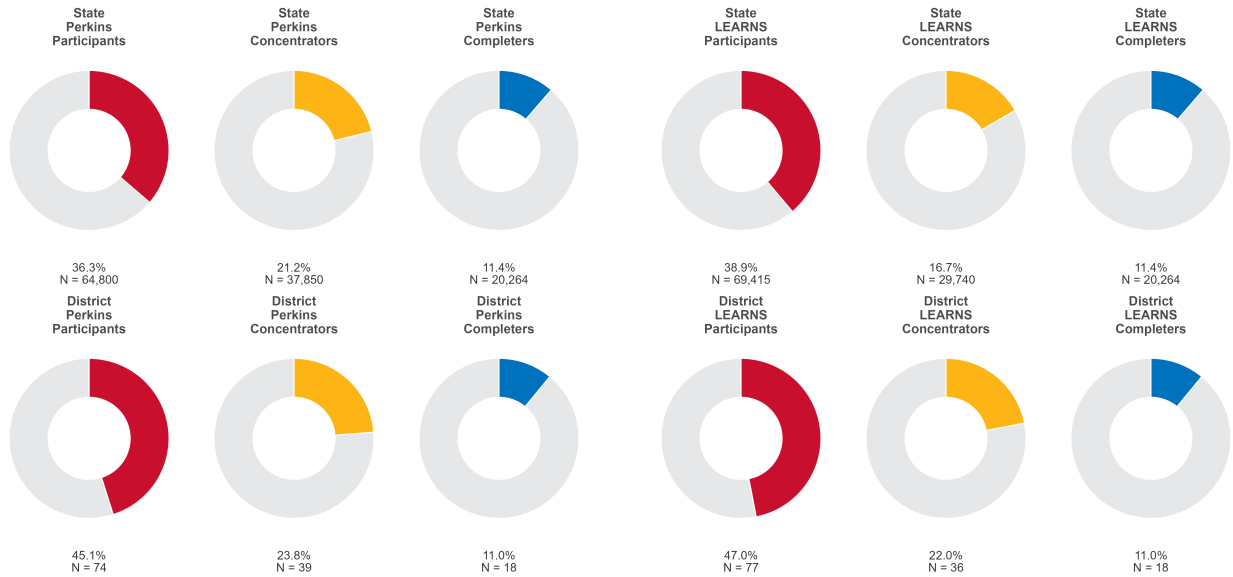

2025 CTE SUMMARY REPORT

CLARENDON SCHOOL DISTRICT

Enrollment includes Grades 8–12 students.

PERFORMANCE SCORES RELATIVE TO TARGETS

CTE Concentrators

A [comprehensive program report](#) is available for more detailed information on all performance measures.