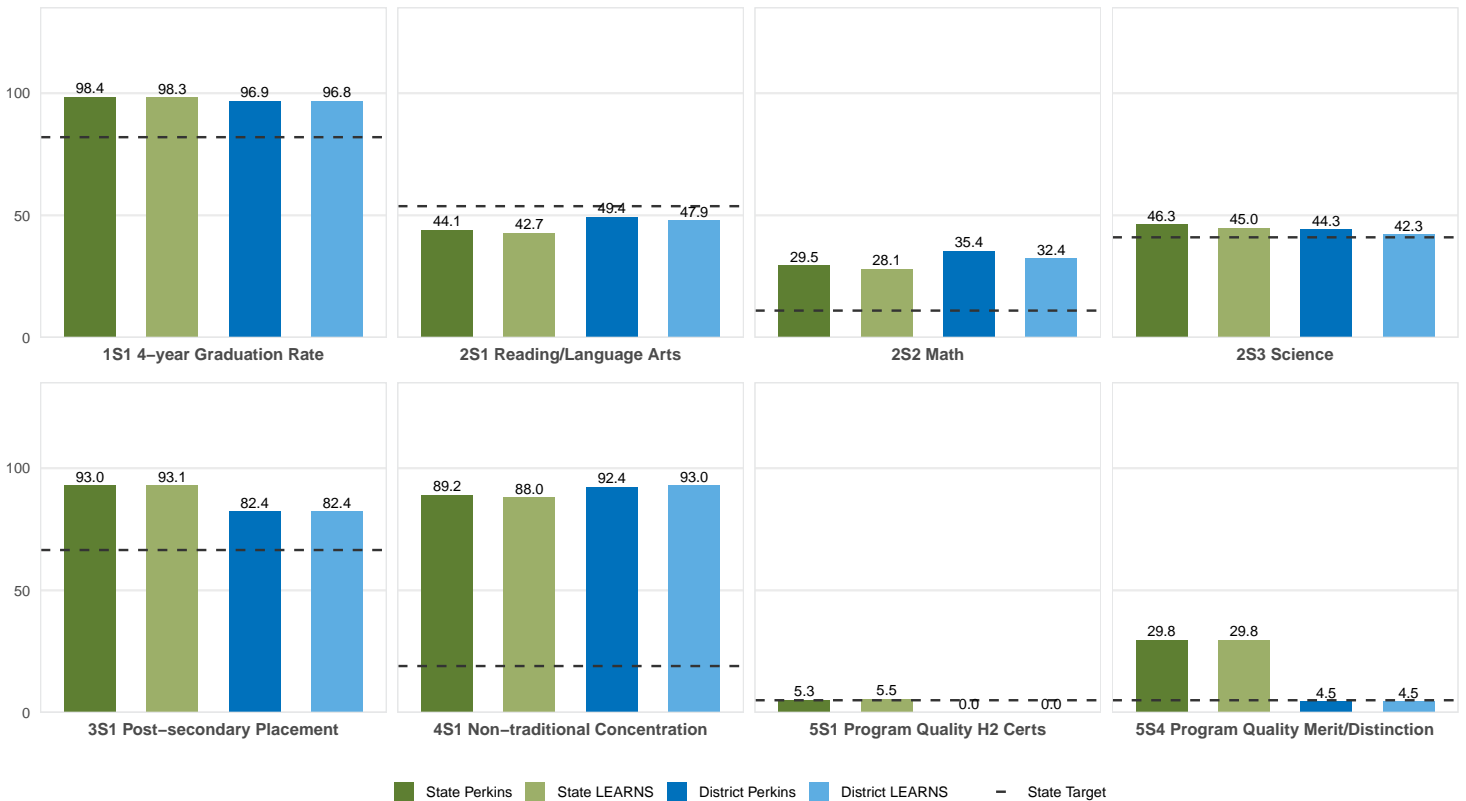

2025 CTE SUMMARY REPORT

MOUNT IDA SCHOOL DISTRICT

Enrollment includes Grades 8–12 students.

PERFORMANCE SCORES RELATIVE TO TARGETS

CTE Concentrators

A [comprehensive program report](#) is available for more detailed information on all performance measures.