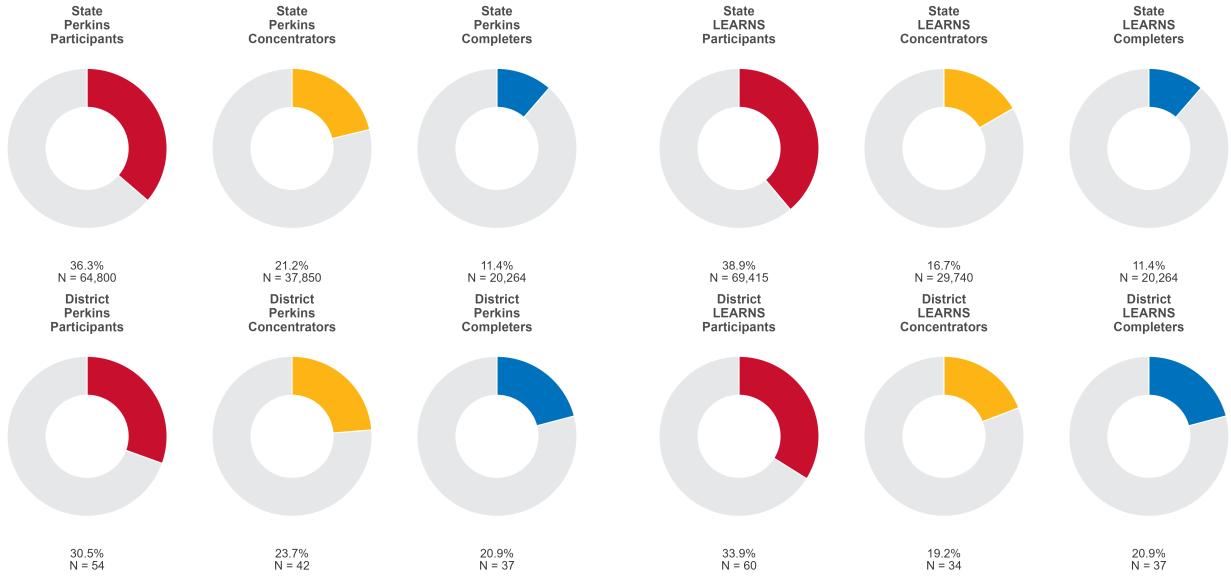

2025 CTE SUMMARY REPORT

MOUNT IDA SCHOOL DISTRICT

Enrollment includes Grades 8–12 students.

PERFORMANCE SCORES RELATIVE TO TARGETS

CTE Concentrators

A [comprehensive program report](#) is available for more detailed information on all performance measures.