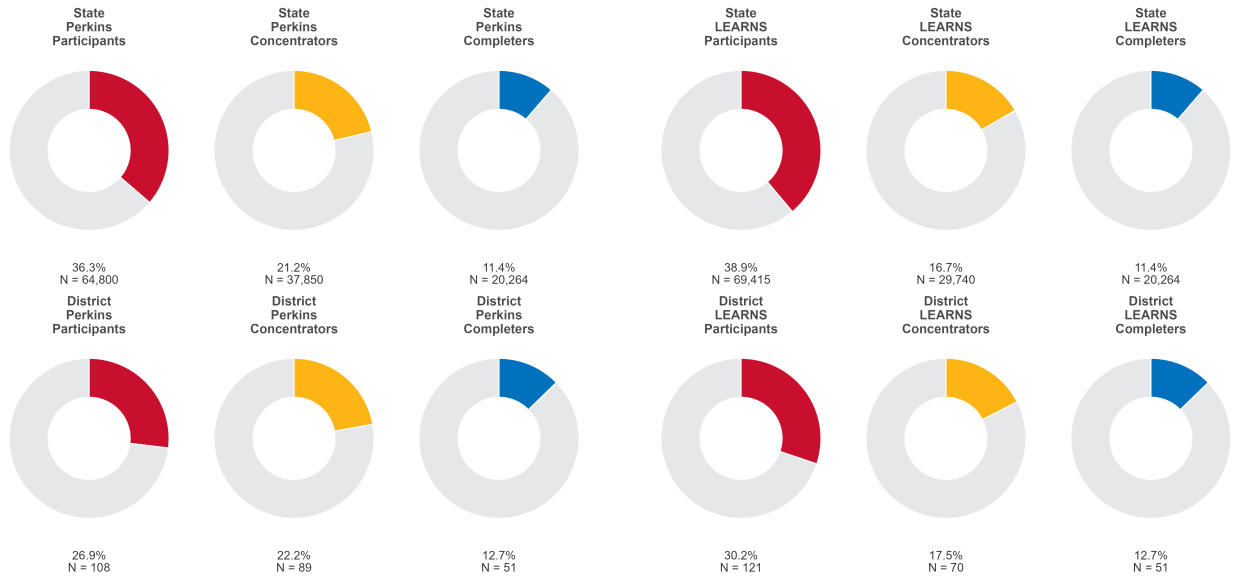

2025 CTE SUMMARY REPORT

HELENA/ WEST HELENA SCHOOL DISTRICT

Enrollment includes Grades 8–12 students.

PERFORMANCE SCORES RELATIVE TO TARGETS

CTE Concentrators

A [comprehensive program report](#) is available for more detailed information on all performance measures.