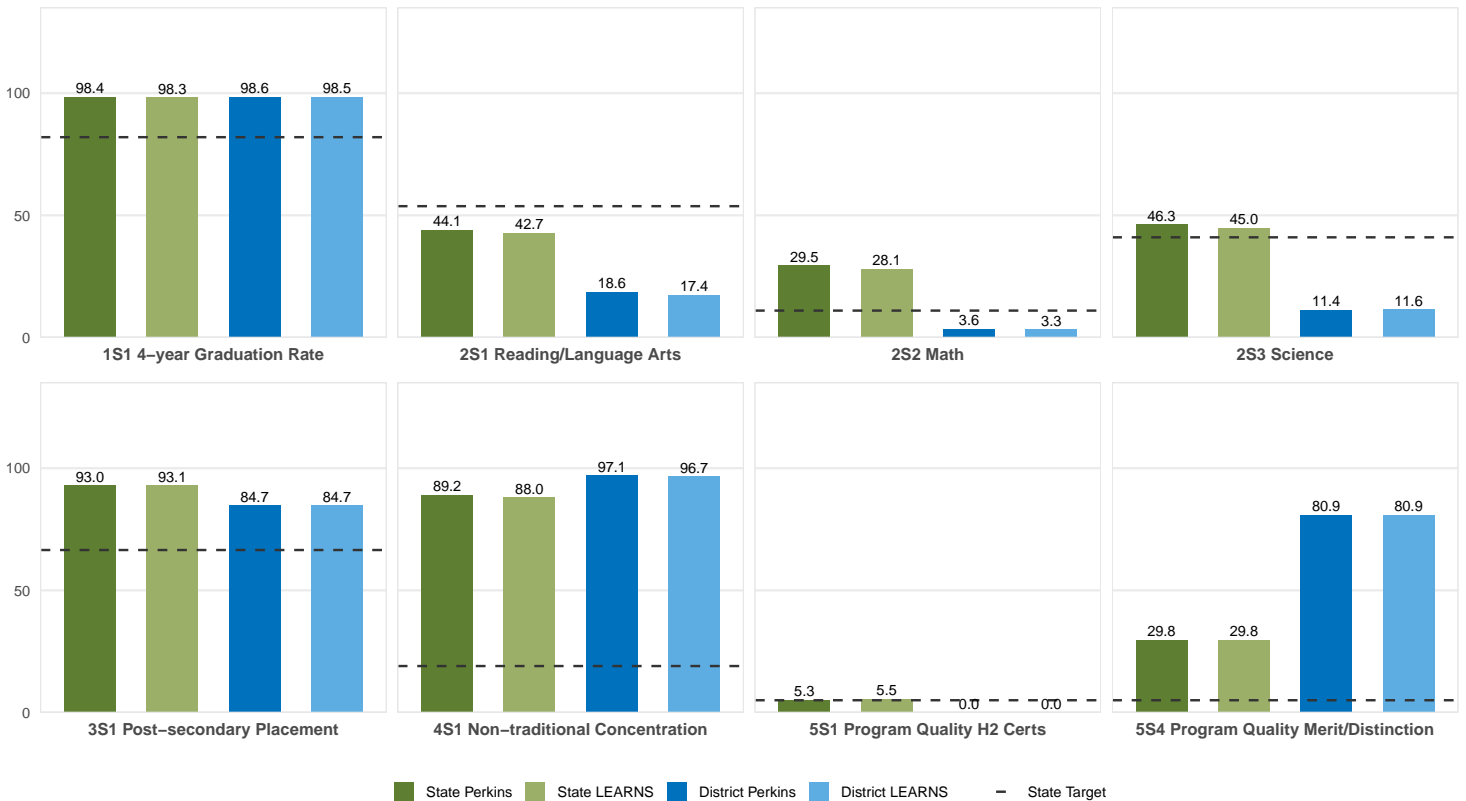

2025 CTE SUMMARY REPORT

HELENA/ WEST HELENA SCHOOL DISTRICT

Enrollment includes Grades 8–12 students.

PERFORMANCE SCORES RELATIVE TO TARGETS

CTE Concentrators

A [comprehensive program report](#) is available for more detailed information on all performance measures.