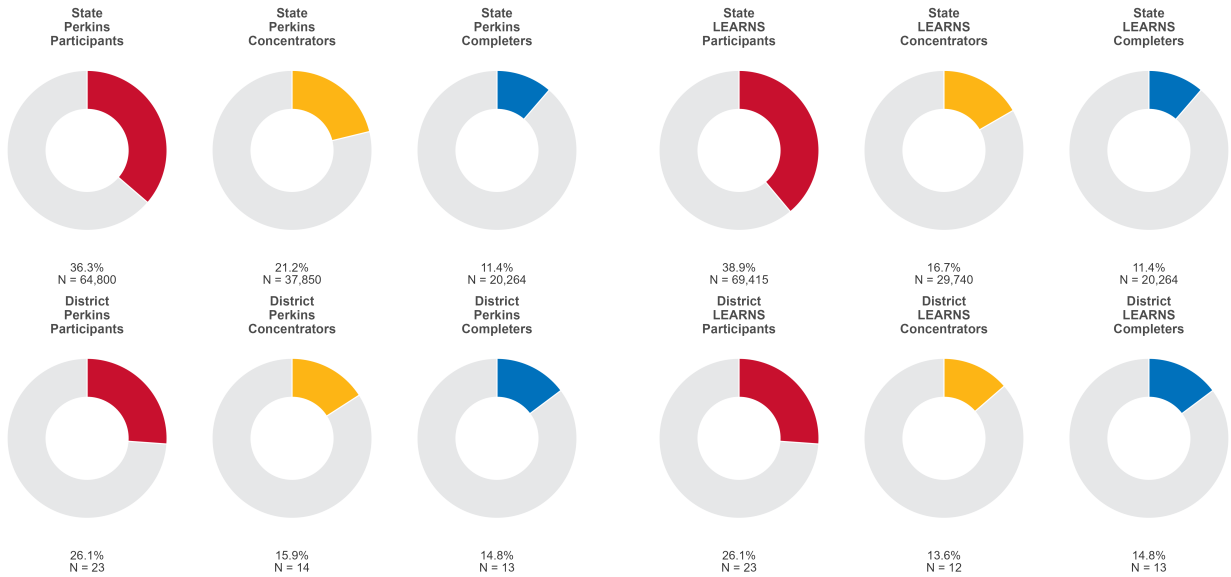

2025 CTE SUMMARY REPORT

MARVELL-ELAINE SCHOOL DISTRICT

Enrollment includes Grades 8–12 students.

PERFORMANCE SCORES RELATIVE TO TARGETS

CTE Concentrators

A [comprehensive program report](#) is available for more detailed information on all performance measures.