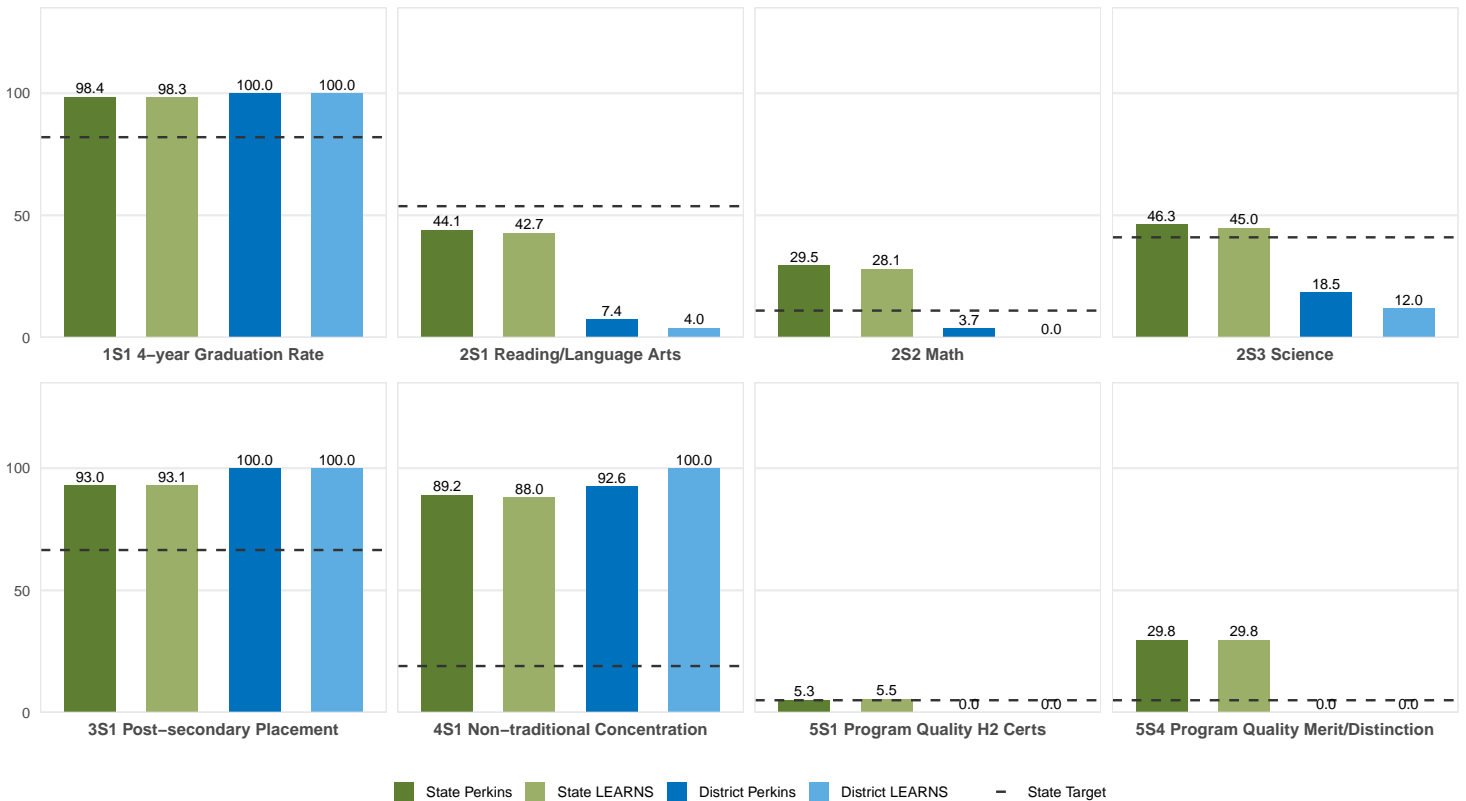

2025 CTE SUMMARY REPORT

MARVELL-ELAINE SCHOOL DISTRICT

Enrollment includes Grades 8–12 students.

PERFORMANCE SCORES RELATIVE TO TARGETS

CTE Concentrators

A [comprehensive program report](#) is available for more detailed information on all performance measures.