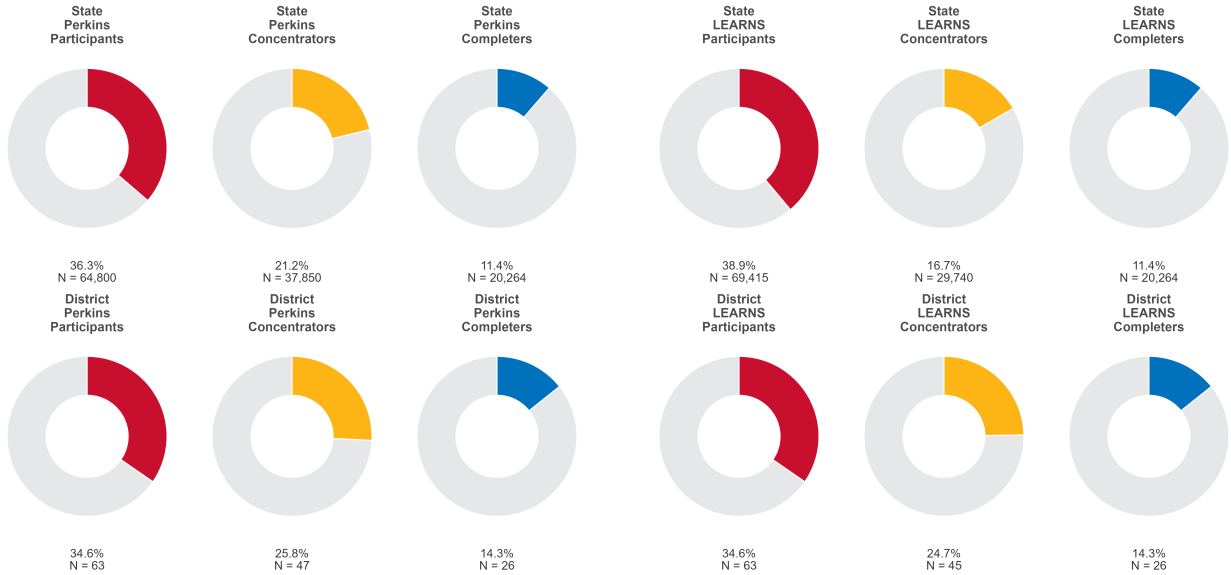

2025 CTE SUMMARY REPORT

MARKED TREE SCHOOL DISTRICT

Enrollment includes Grades 8–12 students.

PERFORMANCE SCORES RELATIVE TO TARGETS

CTE Concentrators

A [comprehensive program report](#) is available for more detailed information on all performance measures.