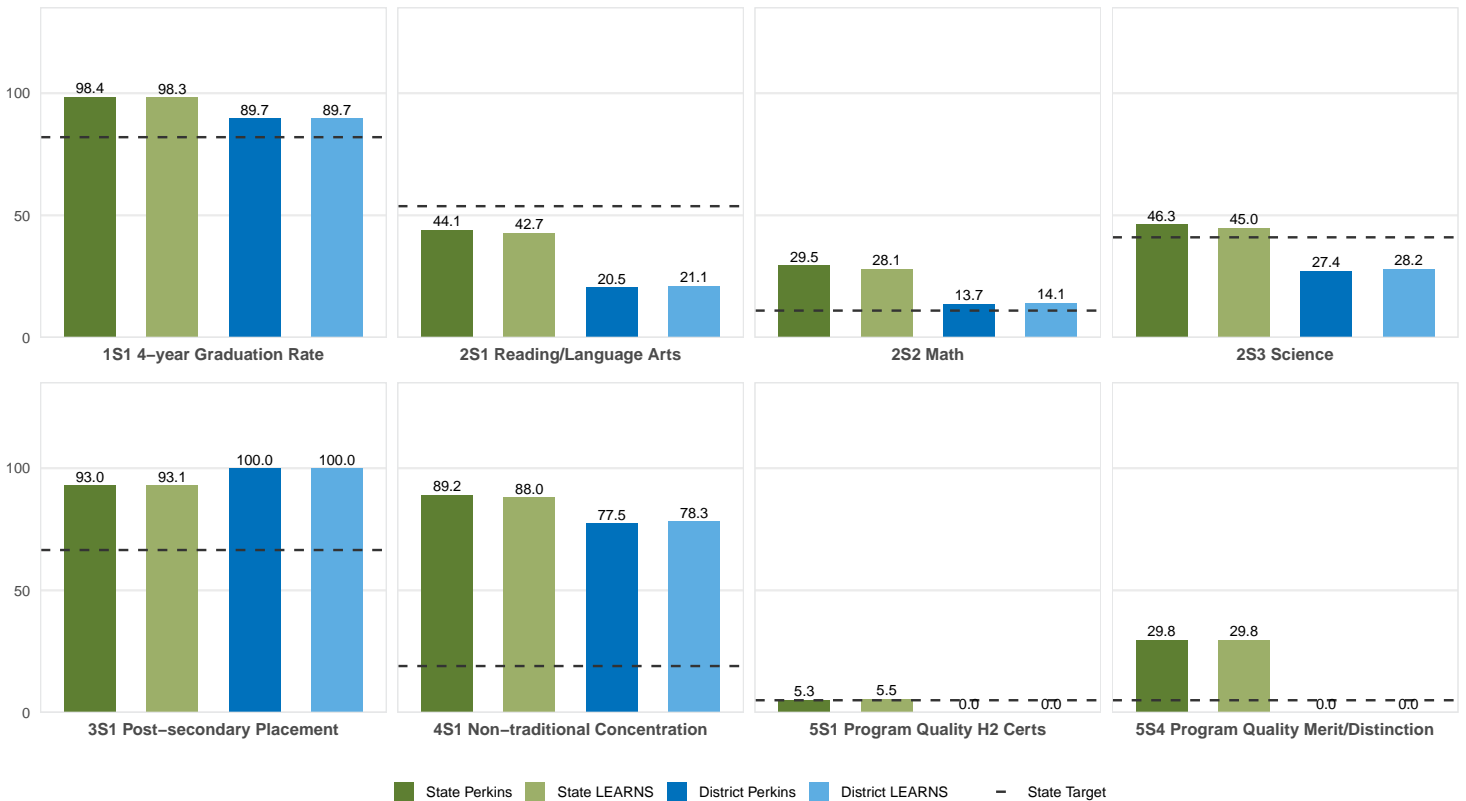

2025 CTE SUMMARY REPORT

MARKED TREE SCHOOL DISTRICT

Enrollment includes Grades 8–12 students.

PERFORMANCE SCORES RELATIVE TO TARGETS

CTE Concentrators

A [comprehensive program report](#) is available for more detailed information on all performance measures.