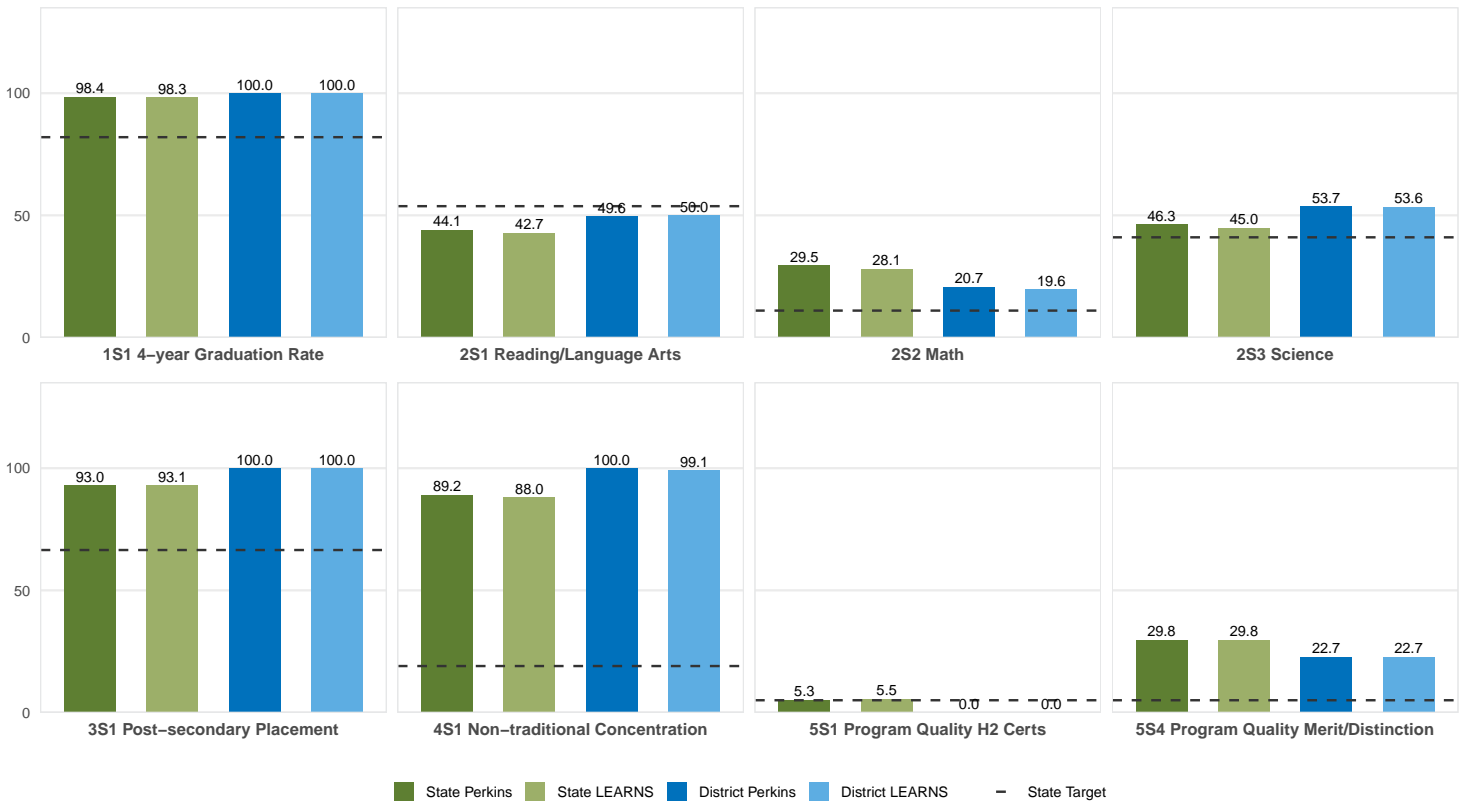

2025 CTE SUMMARY REPORT

OUACHITA RIVER SCHOOL DISTRICT

Enrollment includes Grades 8–12 students.

PERFORMANCE SCORES RELATIVE TO TARGETS

CTE Concentrators

A [comprehensive program report](#) is available for more detailed information on all performance measures.