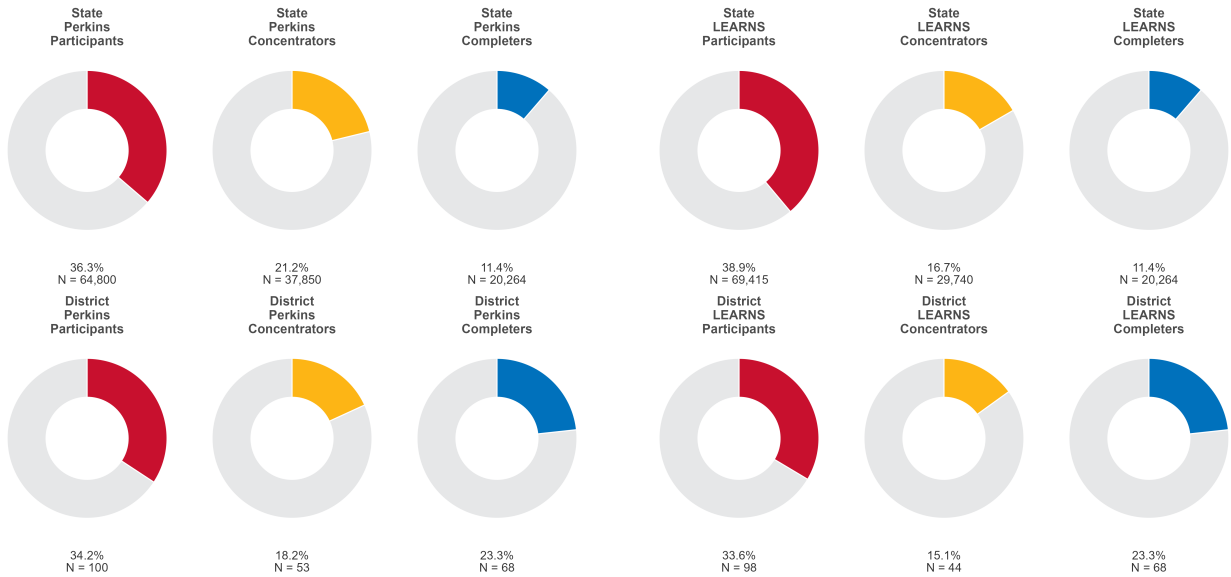

2025 CTE SUMMARY REPORT

OUACHITA RIVER SCHOOL DISTRICT

Enrollment includes Grades 8–12 students.

PERFORMANCE SCORES RELATIVE TO TARGETS

CTE Concentrators

A [comprehensive program report](#) is available for more detailed information on all performance measures.