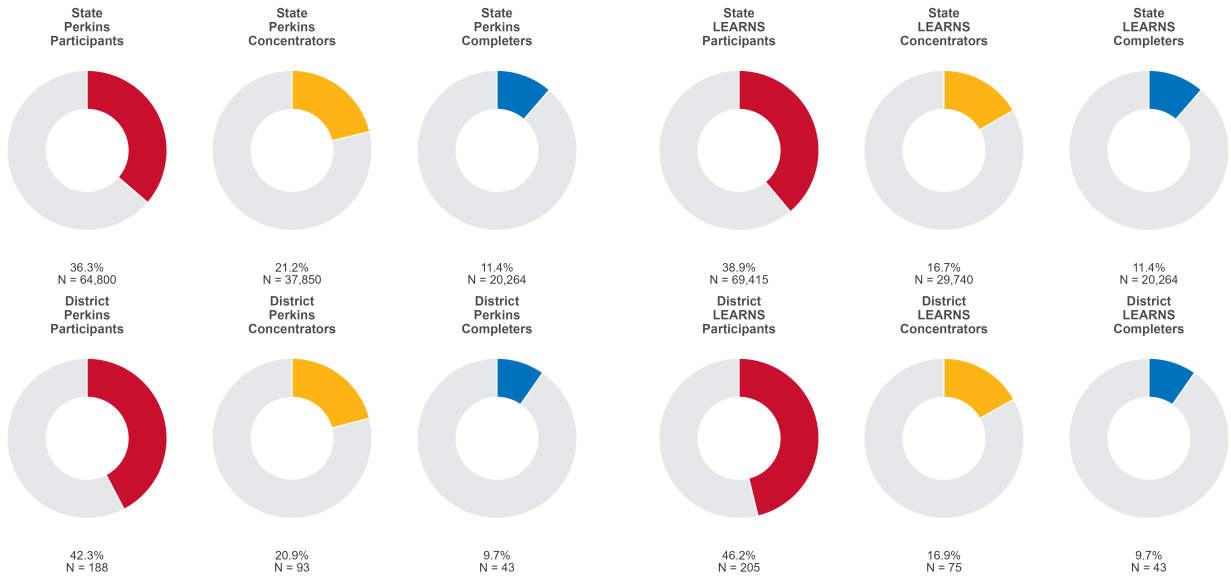

2025 CTE SUMMARY REPORT

DOVER SCHOOL DISTRICT

Enrollment includes Grades 8–12 students.

PERFORMANCE SCORES RELATIVE TO TARGETS

CTE Concentrators

A [comprehensive program report](#) is available for more detailed information on all performance measures.