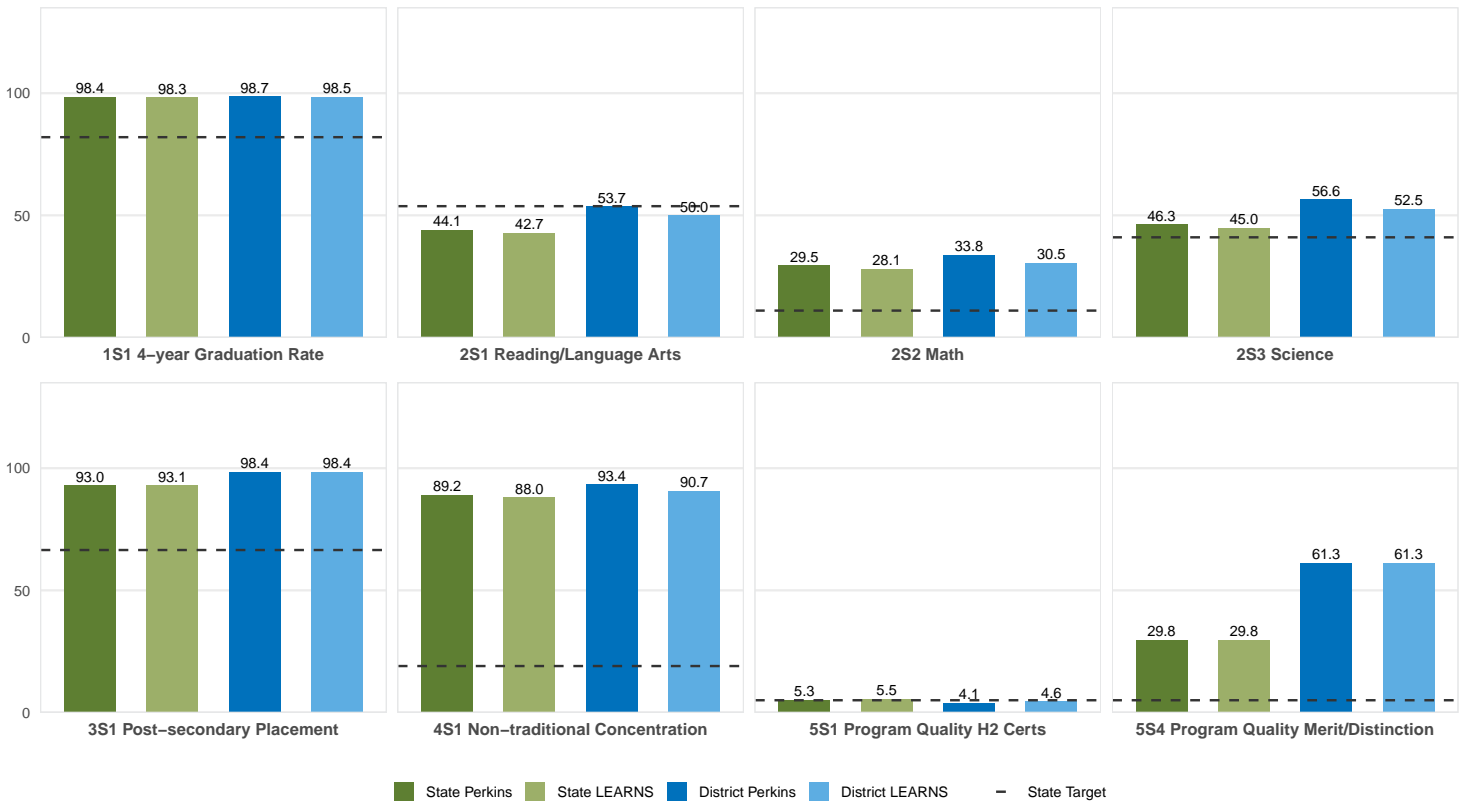

2025 CTE SUMMARY REPORT

DOVER SCHOOL DISTRICT

Enrollment includes Grades 8–12 students.

PERFORMANCE SCORES RELATIVE TO TARGETS

CTE Concentrators

A [comprehensive program report](#) is available for more detailed information on all performance measures.