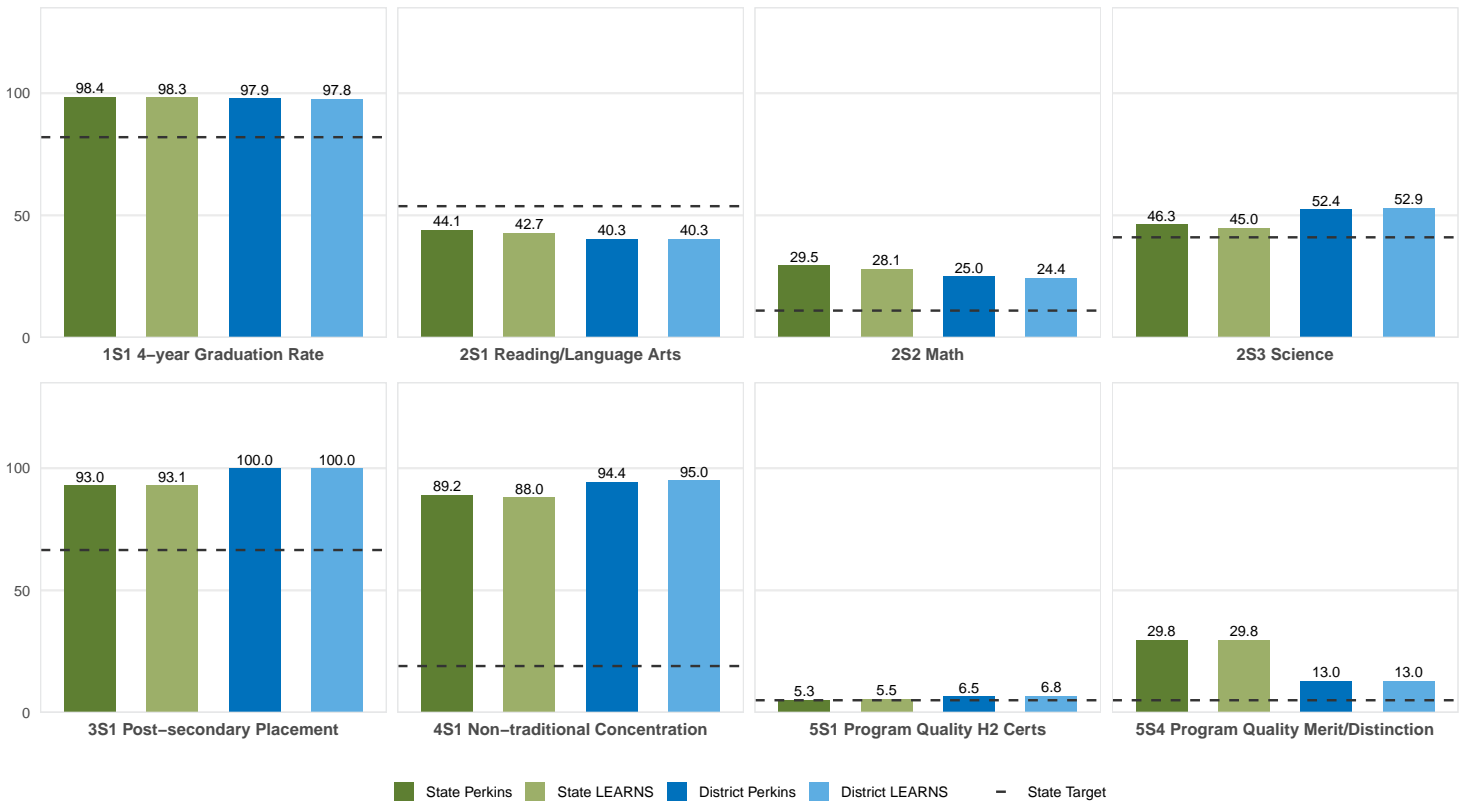

2025 CTE SUMMARY REPORT

HECTOR SCHOOL DISTRICT

Enrollment includes Grades 8–12 students.

PERFORMANCE SCORES RELATIVE TO TARGETS

CTE Concentrators

A [comprehensive program report](#) is available for more detailed information on all performance measures.