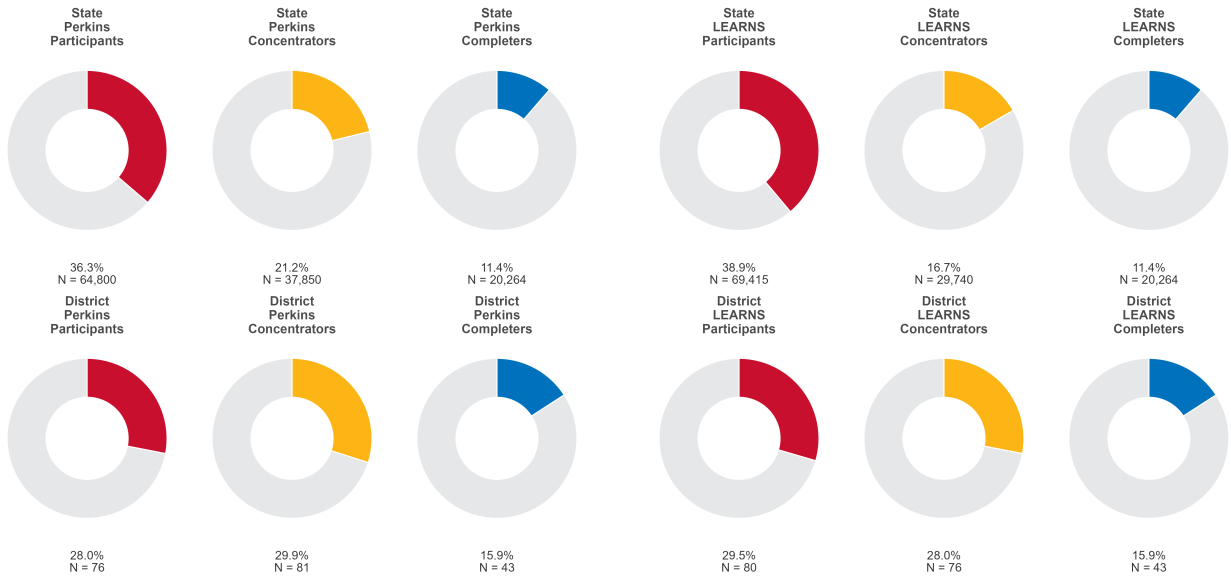

2025 CTE SUMMARY REPORT

HECTOR SCHOOL DISTRICT

Enrollment includes Grades 8–12 students.

PERFORMANCE SCORES RELATIVE TO TARGETS

CTE Concentrators

A [comprehensive program report](#) is available for more detailed information on all performance measures.