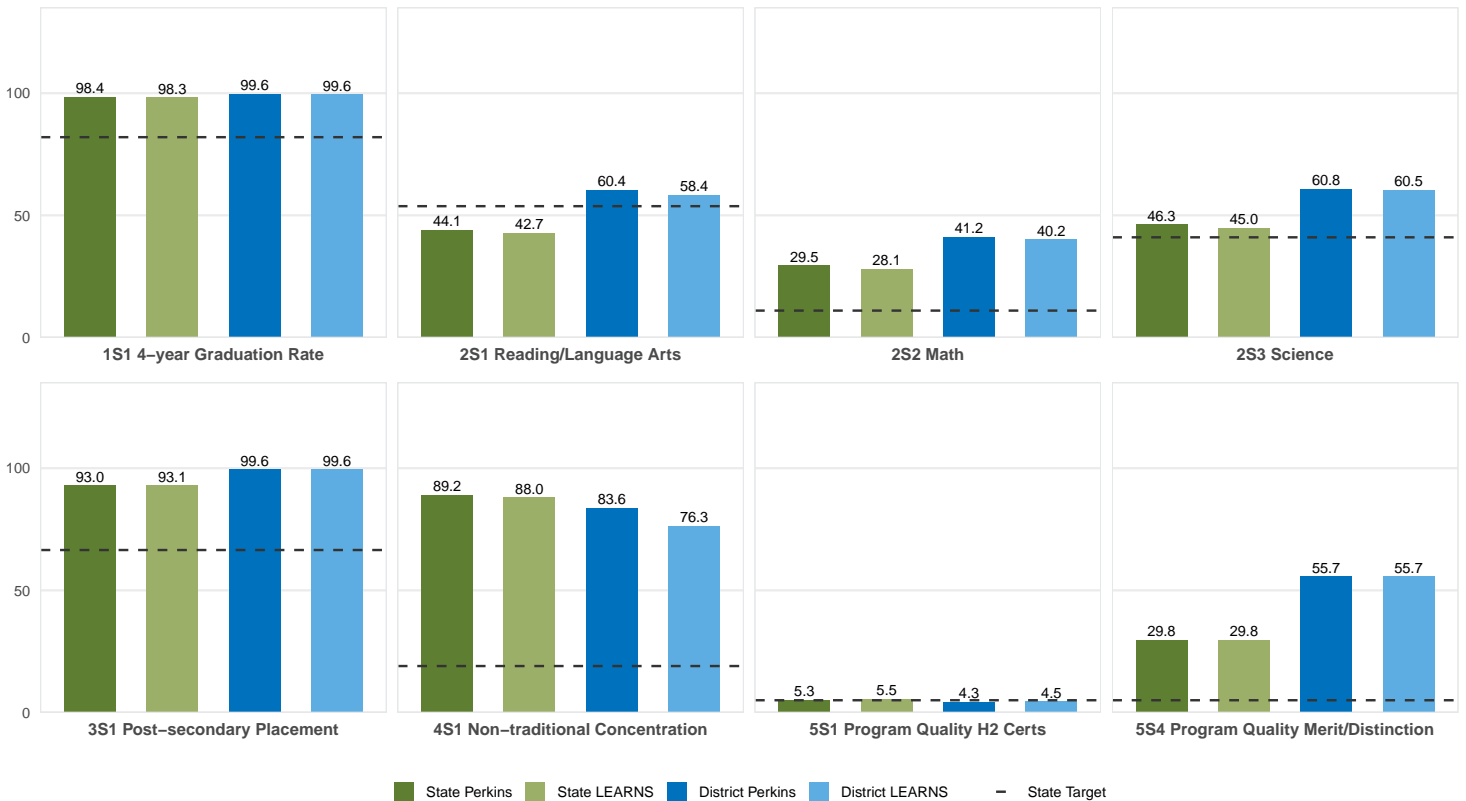

2025 CTE SUMMARY REPORT

RUSSELLVILLE SCHOOL DISTRICT

Enrollment includes Grades 8–12 students.

PERFORMANCE SCORES RELATIVE TO TARGETS

CTE Concentrators

A [comprehensive program report](#) is available for more detailed information on all performance measures.