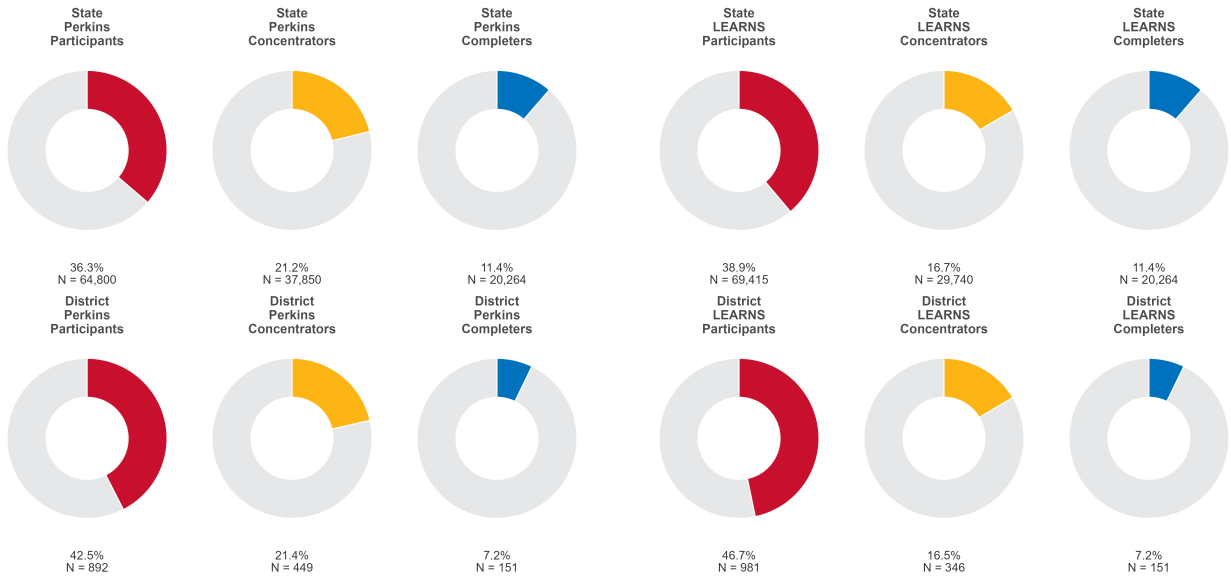

2025 CTE SUMMARY REPORT

RUSSELLVILLE SCHOOL DISTRICT

Enrollment includes Grades 8–12 students.

PERFORMANCE SCORES RELATIVE TO TARGETS

CTE Concentrators

A [comprehensive program report](#) is available for more detailed information on all performance measures.