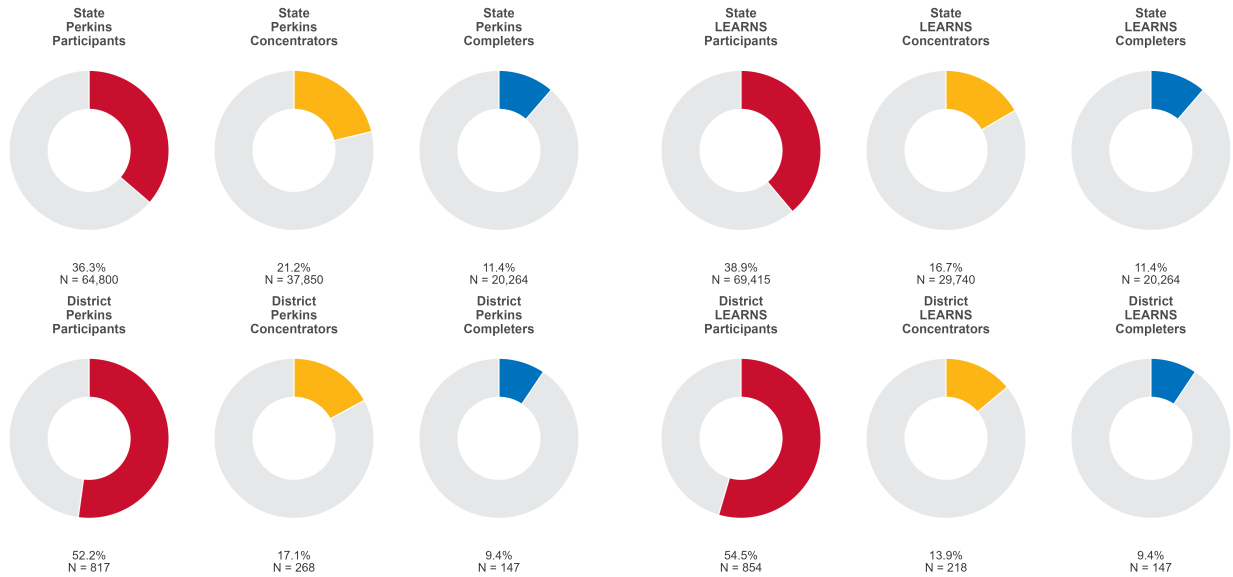

2025 CTE SUMMARY REPORT

JACKSONVILLE NORTH PULASKI SCHOOL DISTRICT

Enrollment includes Grades 8–12 students.

PERFORMANCE SCORES RELATIVE TO TARGETS

CTE Concentrators

A [comprehensive program report](#) is available for more detailed information on all performance measures.