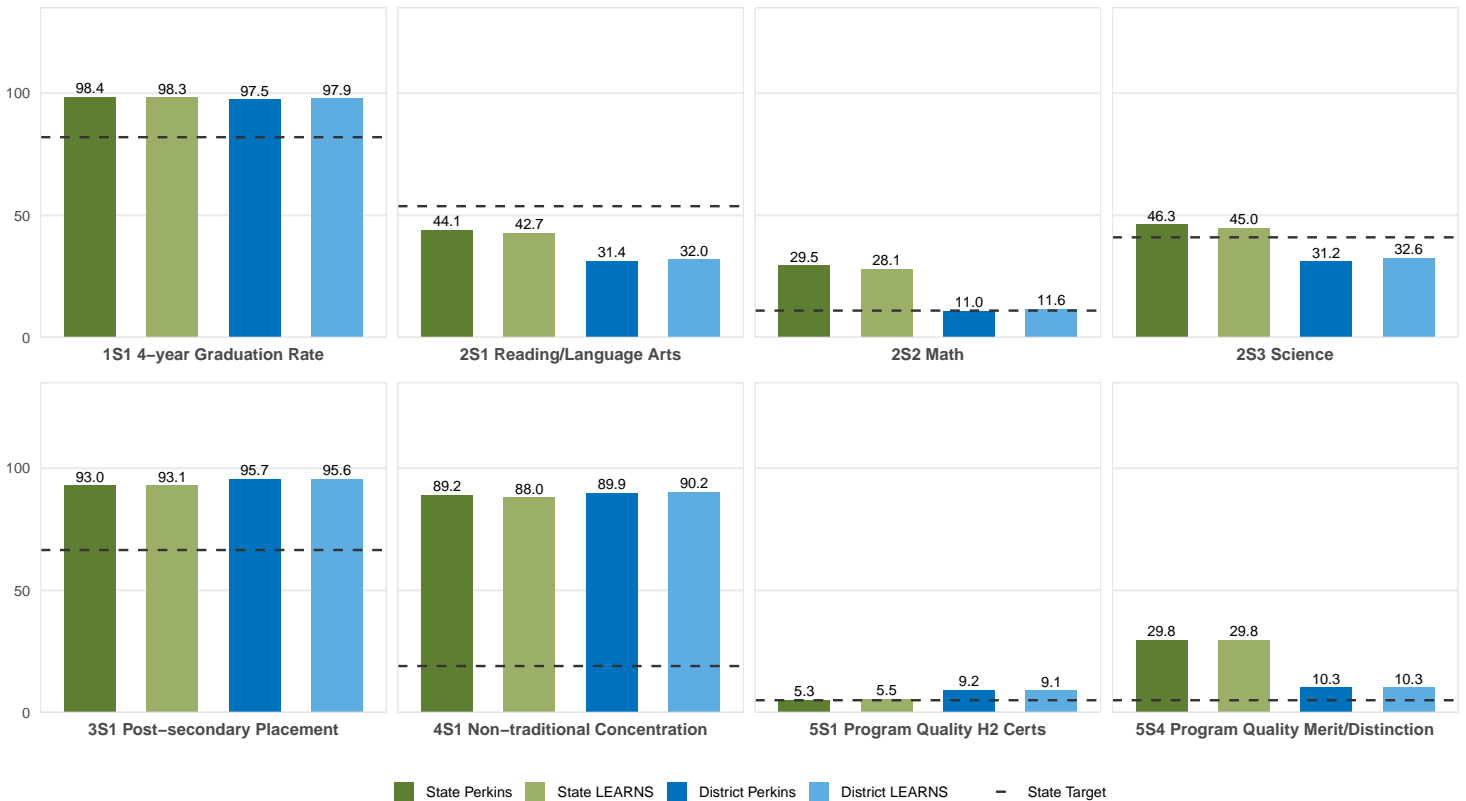

2025 CTE SUMMARY REPORT

JACKSONVILLE NORTH PULASKI SCHOOL DISTRICT

Enrollment includes Grades 8–12 students.

PERFORMANCE SCORES RELATIVE TO TARGETS

CTE Concentrators

A [comprehensive program report](#) is available for more detailed information on all performance measures.