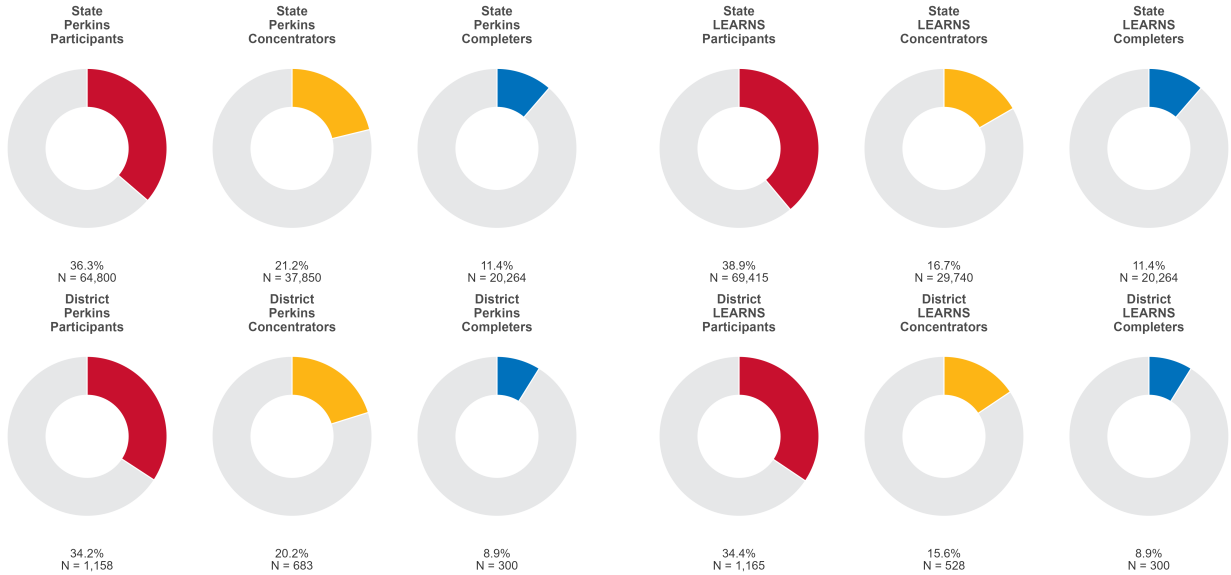

2025 CTE SUMMARY REPORT

ARKANSAS VIRTUAL ACADEMY

Enrollment includes Grades 8–12 students.

PERFORMANCE SCORES RELATIVE TO TARGETS

CTE Concentrators

A [comprehensive program report](#) is available for more detailed information on all performance measures.