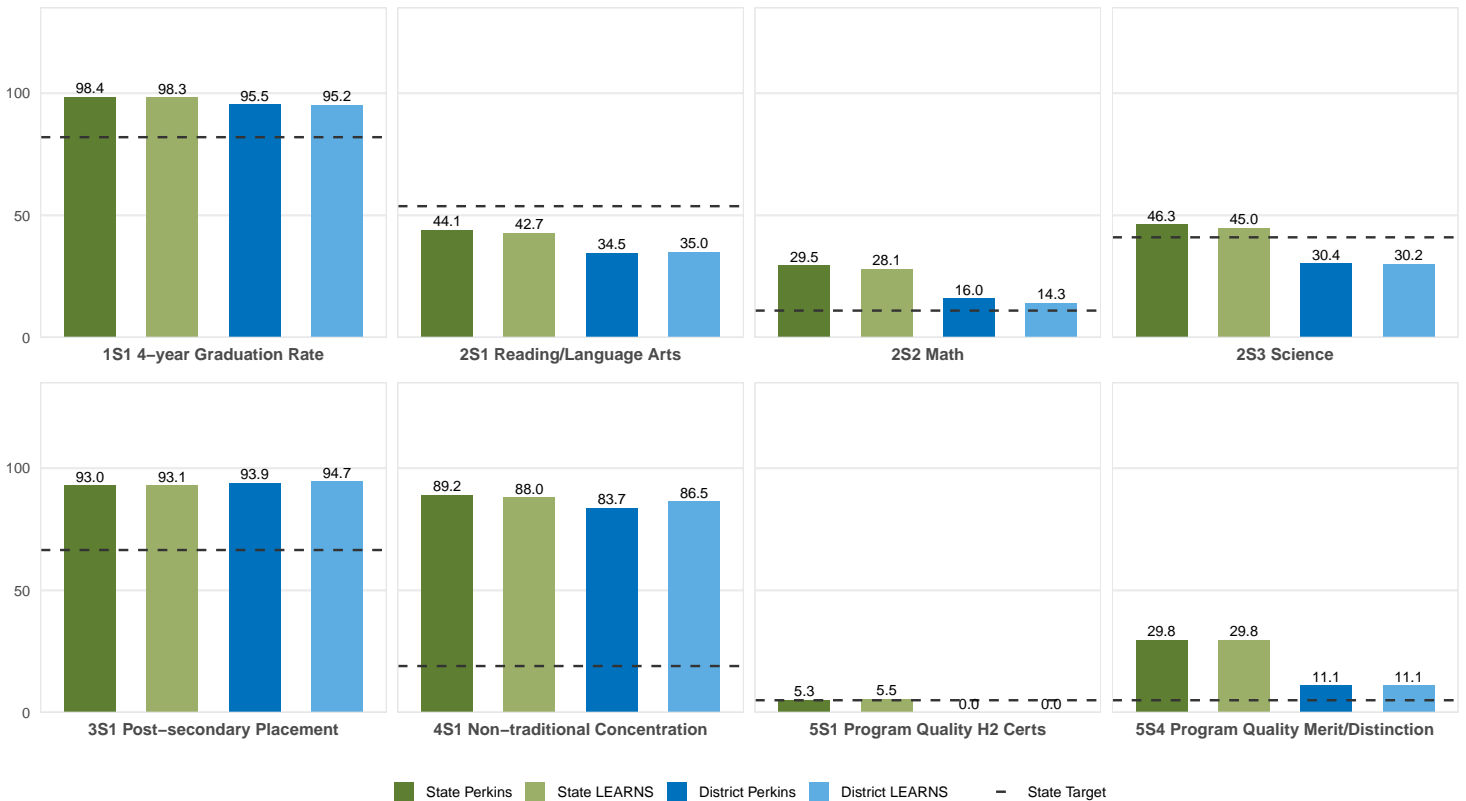

2025 CTE SUMMARY REPORT

ARKANSAS VIRTUAL ACADEMY

Enrollment includes Grades 8–12 students.

PERFORMANCE SCORES RELATIVE TO TARGETS

CTE Concentrators

A [comprehensive program report](#) is available for more detailed information on all performance measures.