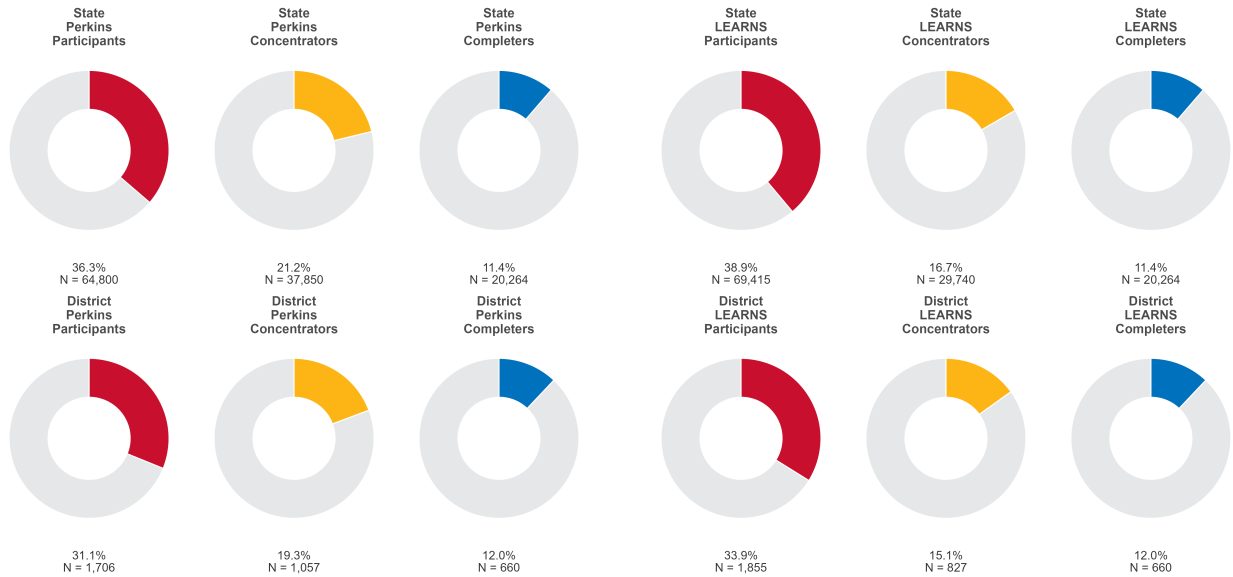

2025 CTE SUMMARY REPORT

FORT SMITH SCHOOL DISTRICT

Enrollment includes Grades 8–12 students.

PERFORMANCE SCORES RELATIVE TO TARGETS

CTE Concentrators

A [comprehensive program report](#) is available for more detailed information on all performance measures.