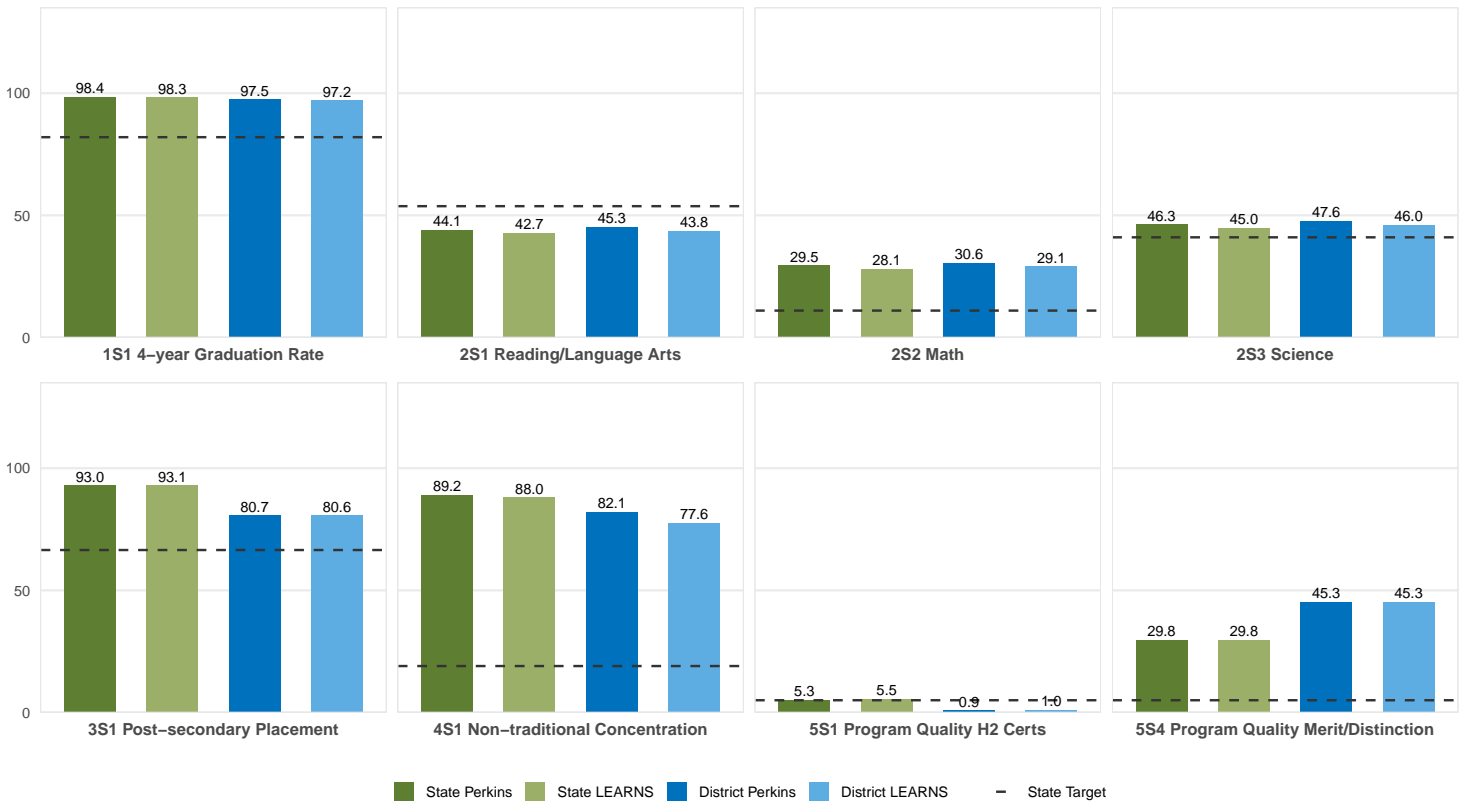

2025 CTE SUMMARY REPORT

FORT SMITH SCHOOL DISTRICT

Enrollment includes Grades 8–12 students.

PERFORMANCE SCORES RELATIVE TO TARGETS

CTE Concentrators

A [comprehensive program report](#) is available for more detailed information on all performance measures.