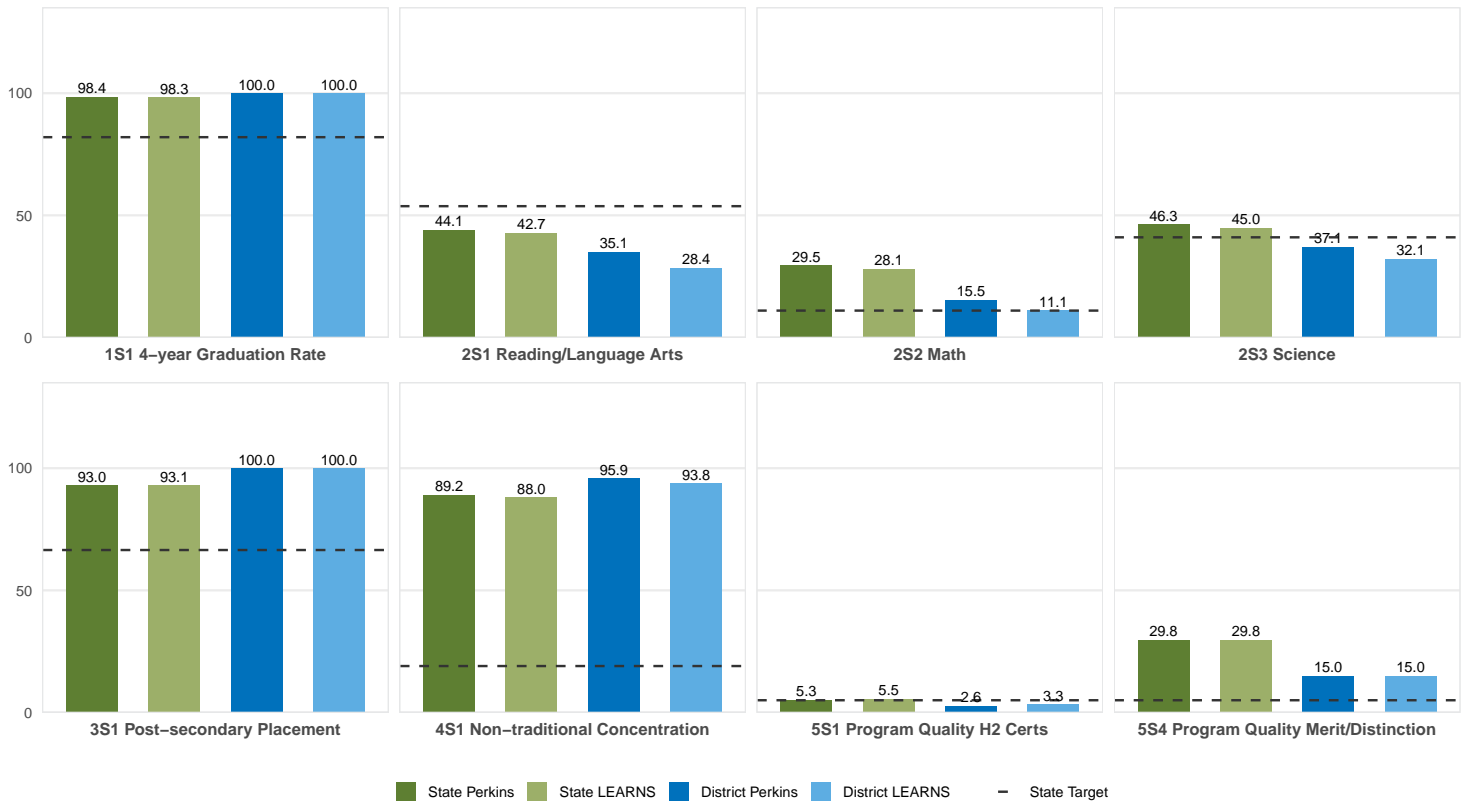

PERFORMANCE SCORES RELATIVE TO TARGETS

CTE Concentrators

A [comprehensive program report](#) is available for more detailed information on all performance measures.