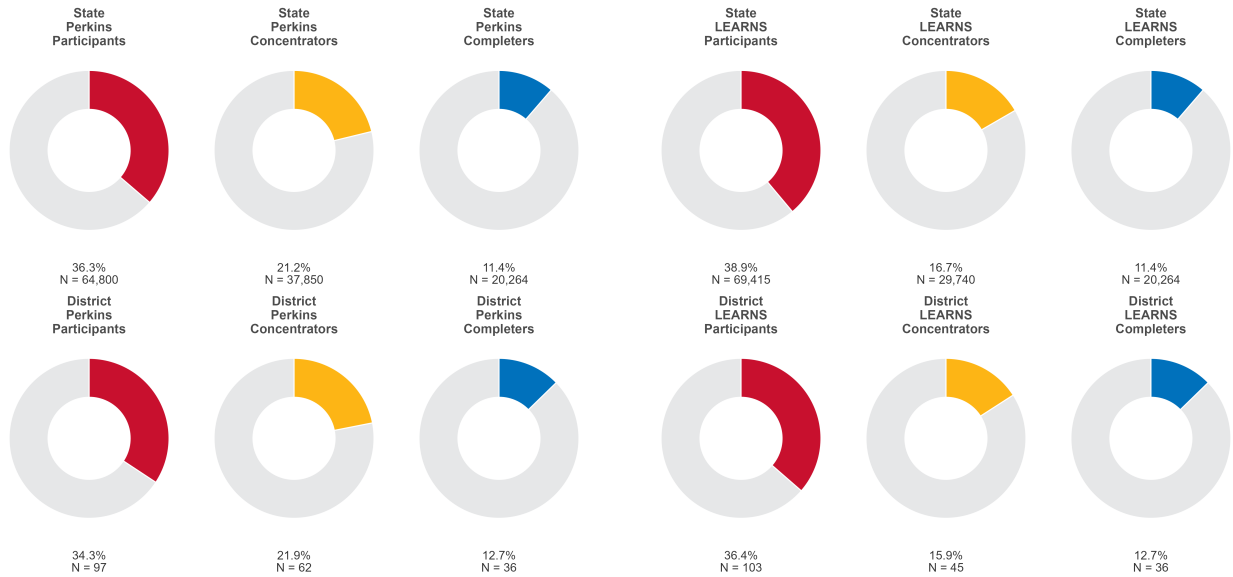

## MANSFIELD SCHOOL DISTRICT

Enrollment includes Grades 8–12 students.

### PERFORMANCE SCORES RELATIVE TO TARGETS